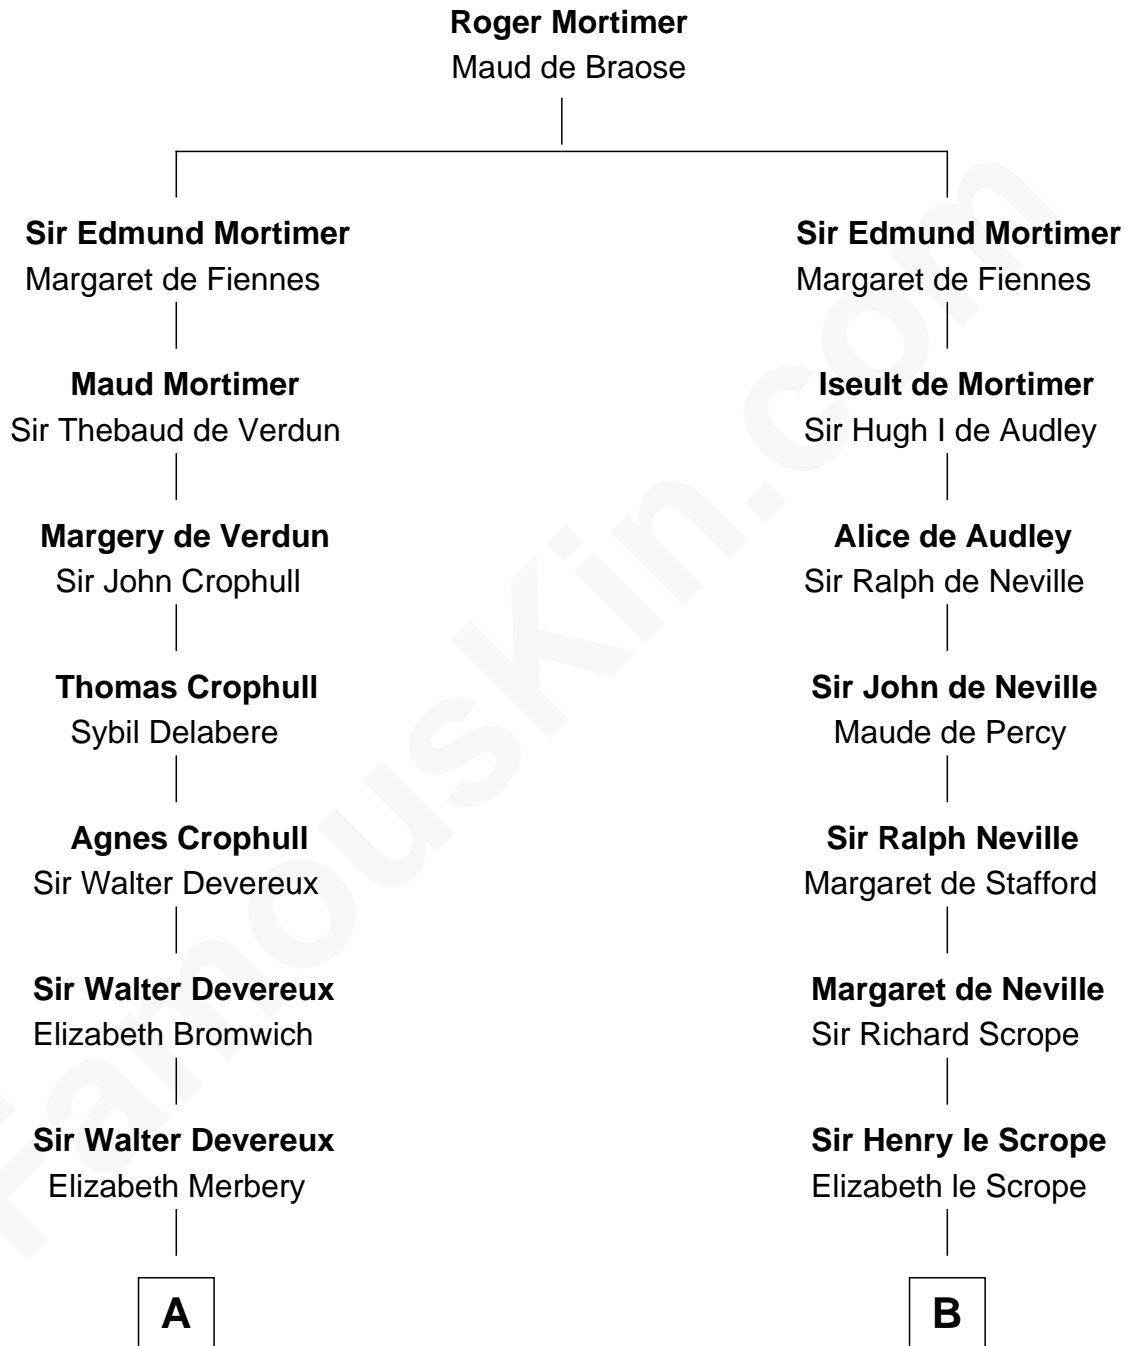

FamousKin.com

Relationship Chart of

Grover Cleveland

22nd and 24th U.S. President

16th cousin 5 times removed of

Francis Lightfoot Lee

Signer of the Declaration of Independence