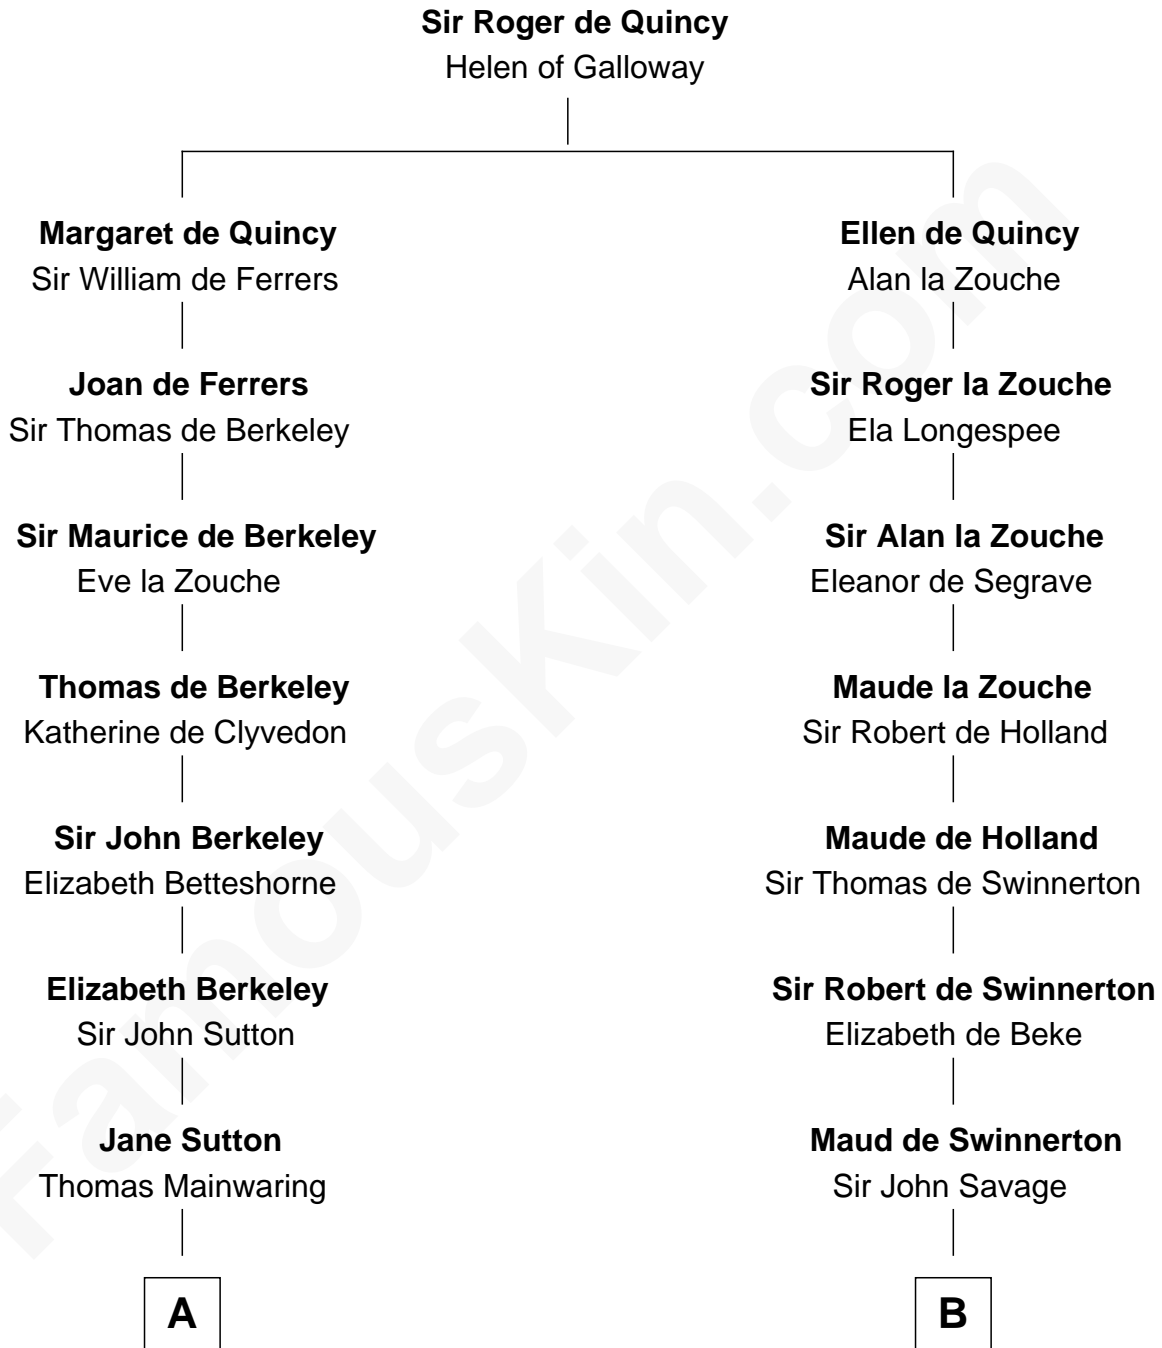

Francis Lightfoot Lee

Signer of the Declaration of Independence