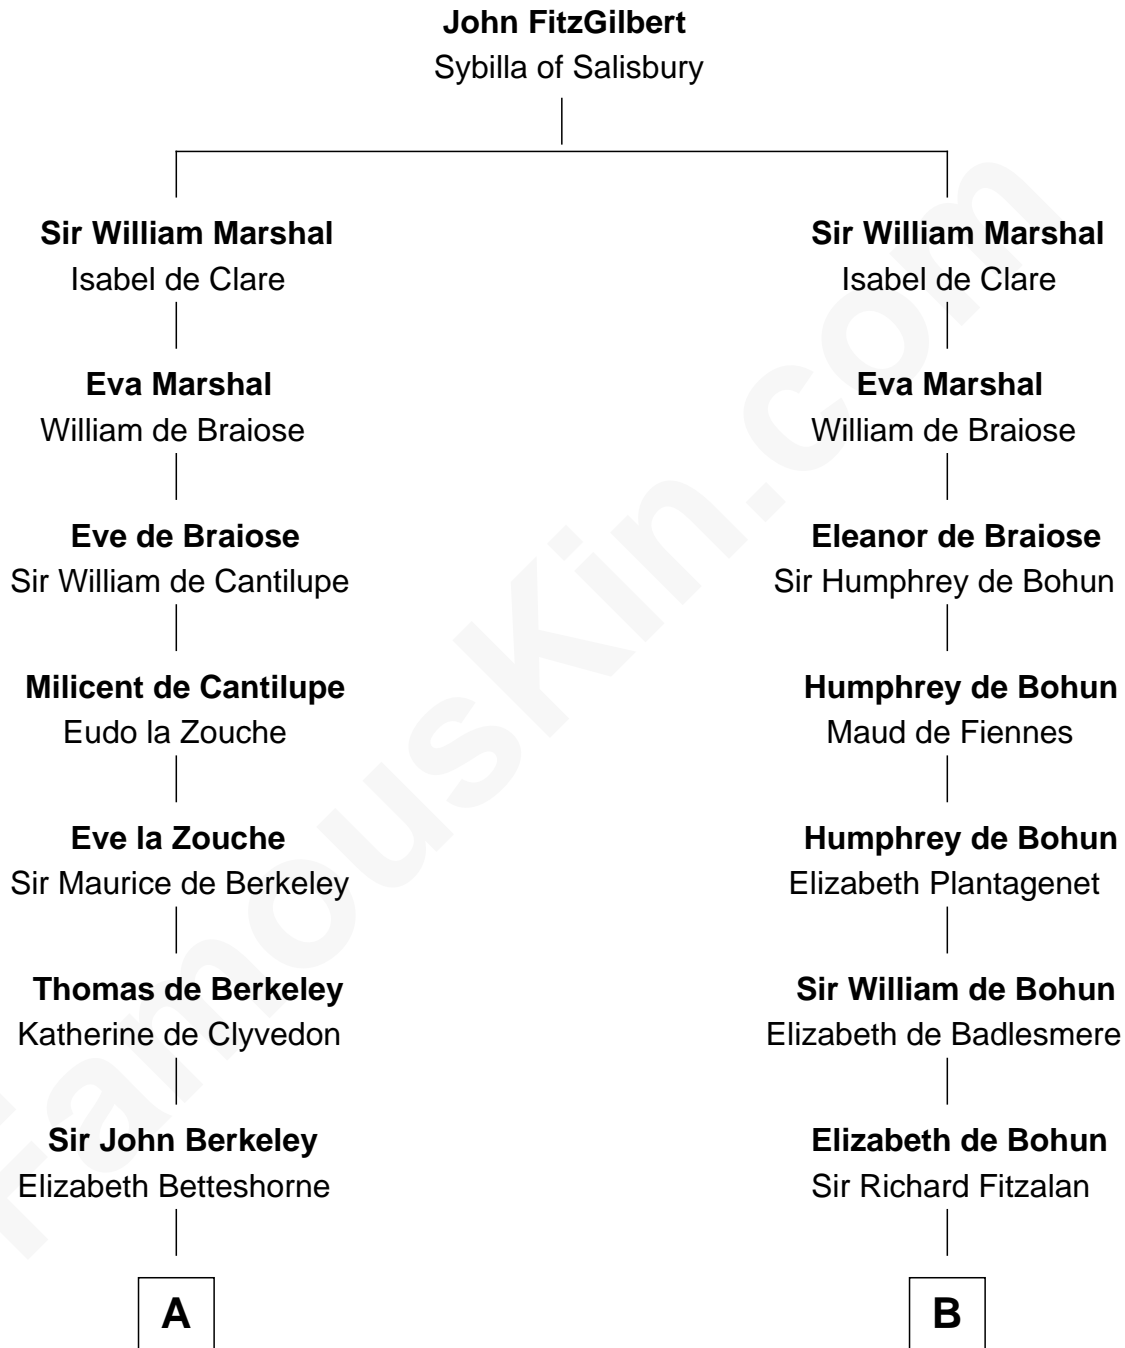

FamousKin.com

Relationship Chart of

Grover Cleveland

22nd and 24th U.S. President

18th cousin 2 times removed of

Francis Lightfoot Lee

Signer of the Declaration of Independence

C

Abiah Hyde
Aaron Cleveland

William Cleveland
Margaret Falley

Rev. Richard Falley Cleveland
Ann Neal

Grover Cleveland
22nd and 24th U.S. President

D

Gov. Thomas Lee
Hannah Ludwell

Francis Lightfoot Lee
Signer of Declaration of Independence