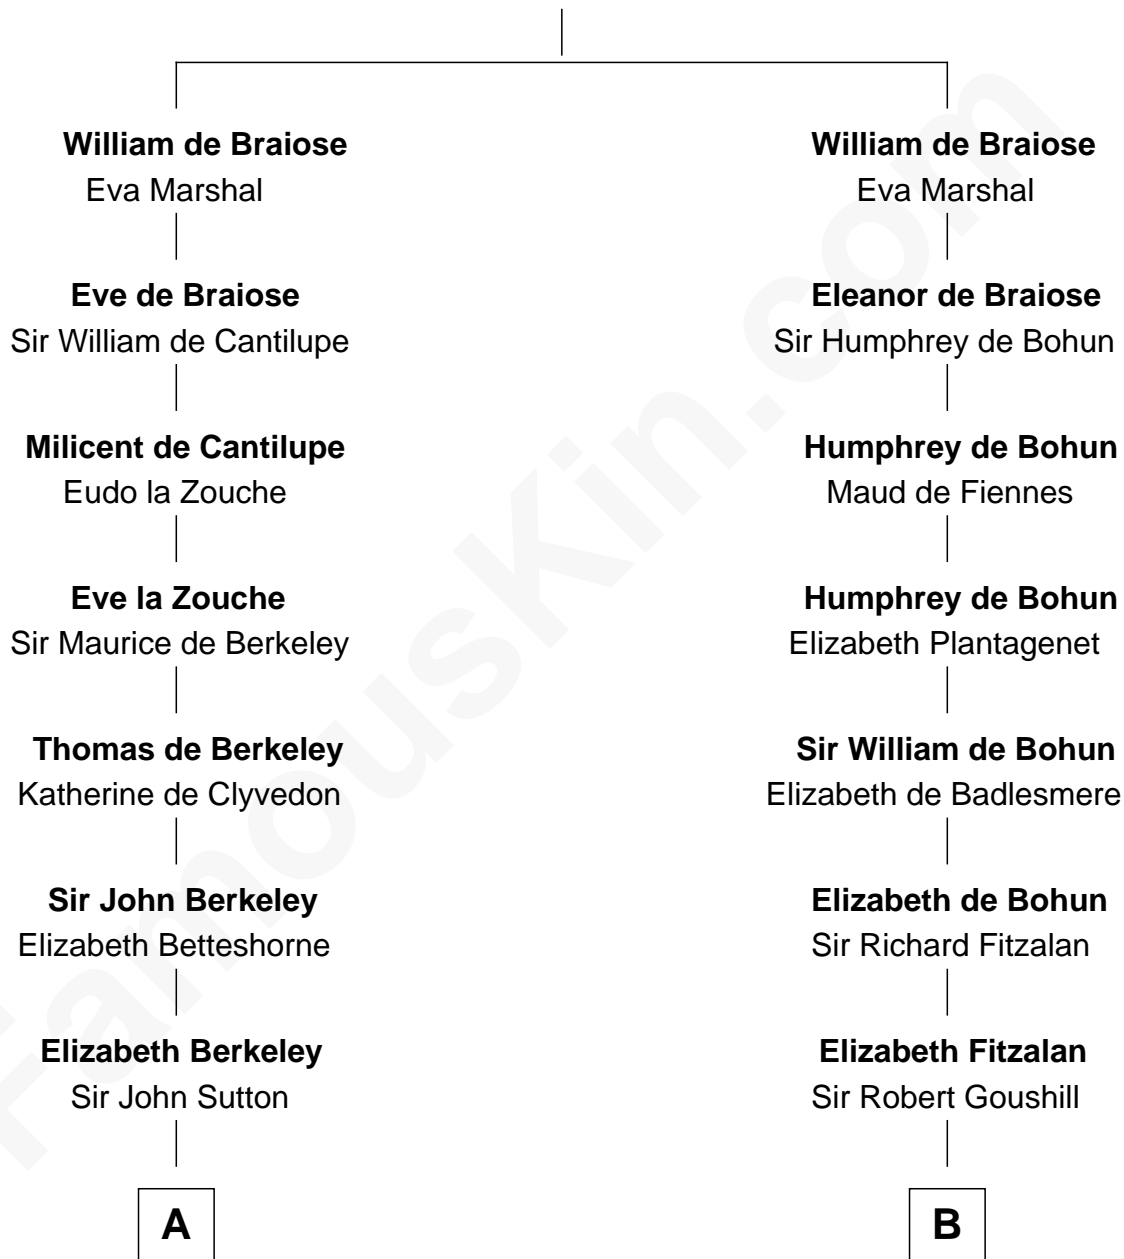

FamousKin.com

Relationship Chart of

Grover Cleveland

22nd and 24th U.S. President

17th cousin 2 times removed of

Francis Lightfoot Lee

Signer of the Declaration of Independence

Reginald de Braiose

C

—
William Cleveland

Margaret Falley

—
Rev. Richard Falley Cleveland

Ann Neal

—
Grover Cleveland

22nd and 24th U.S. President

FamousKin.com