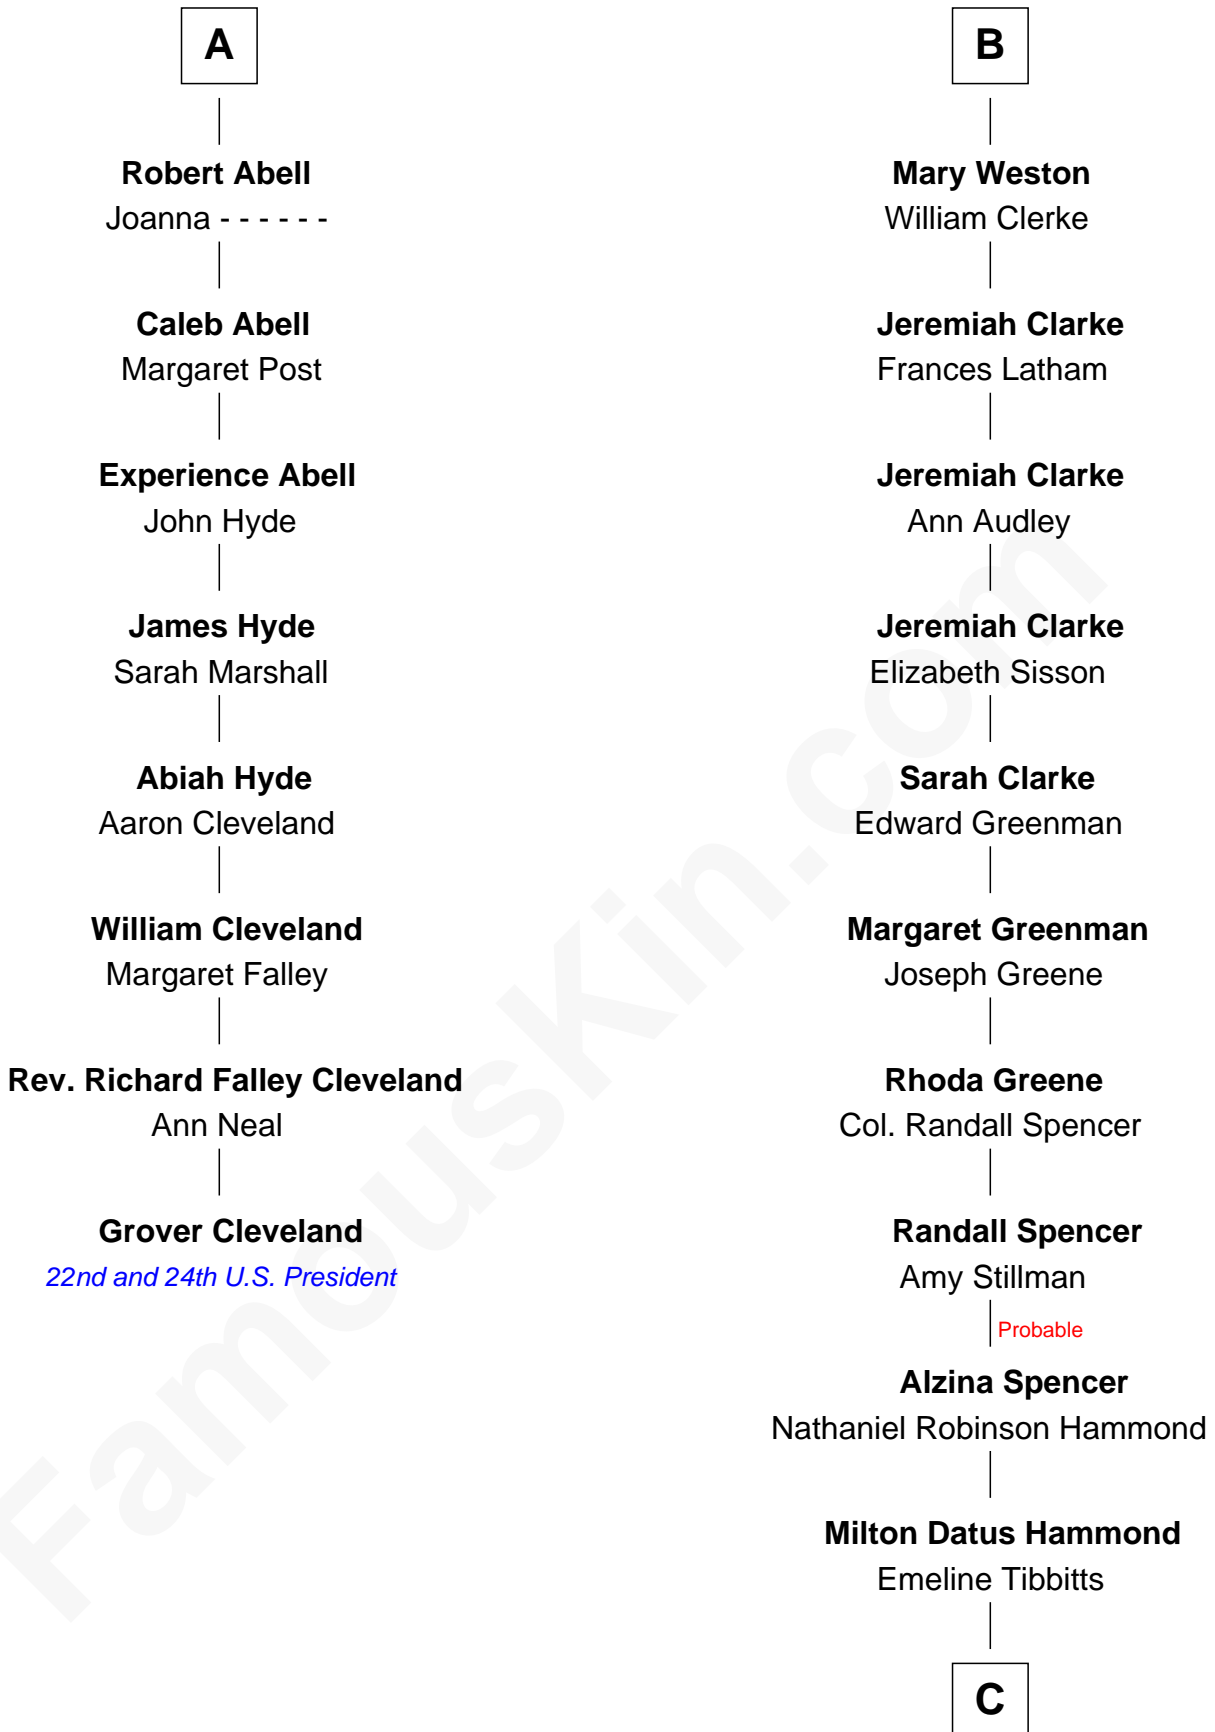

FamousKin.com

Relationship Chart of

Grover Cleveland

22nd and 24th U.S. President

14th cousin 7 times removed of

Amy Adams

Movie Actress

Sir Walter Blount

Sancha de Ayala

C

Levi Parley Hammond

Annie Elizabeth Baer

Grant Levi Hammond

Rita Otterbeck

Colleen Hammond

Joseph Hugh Hicken