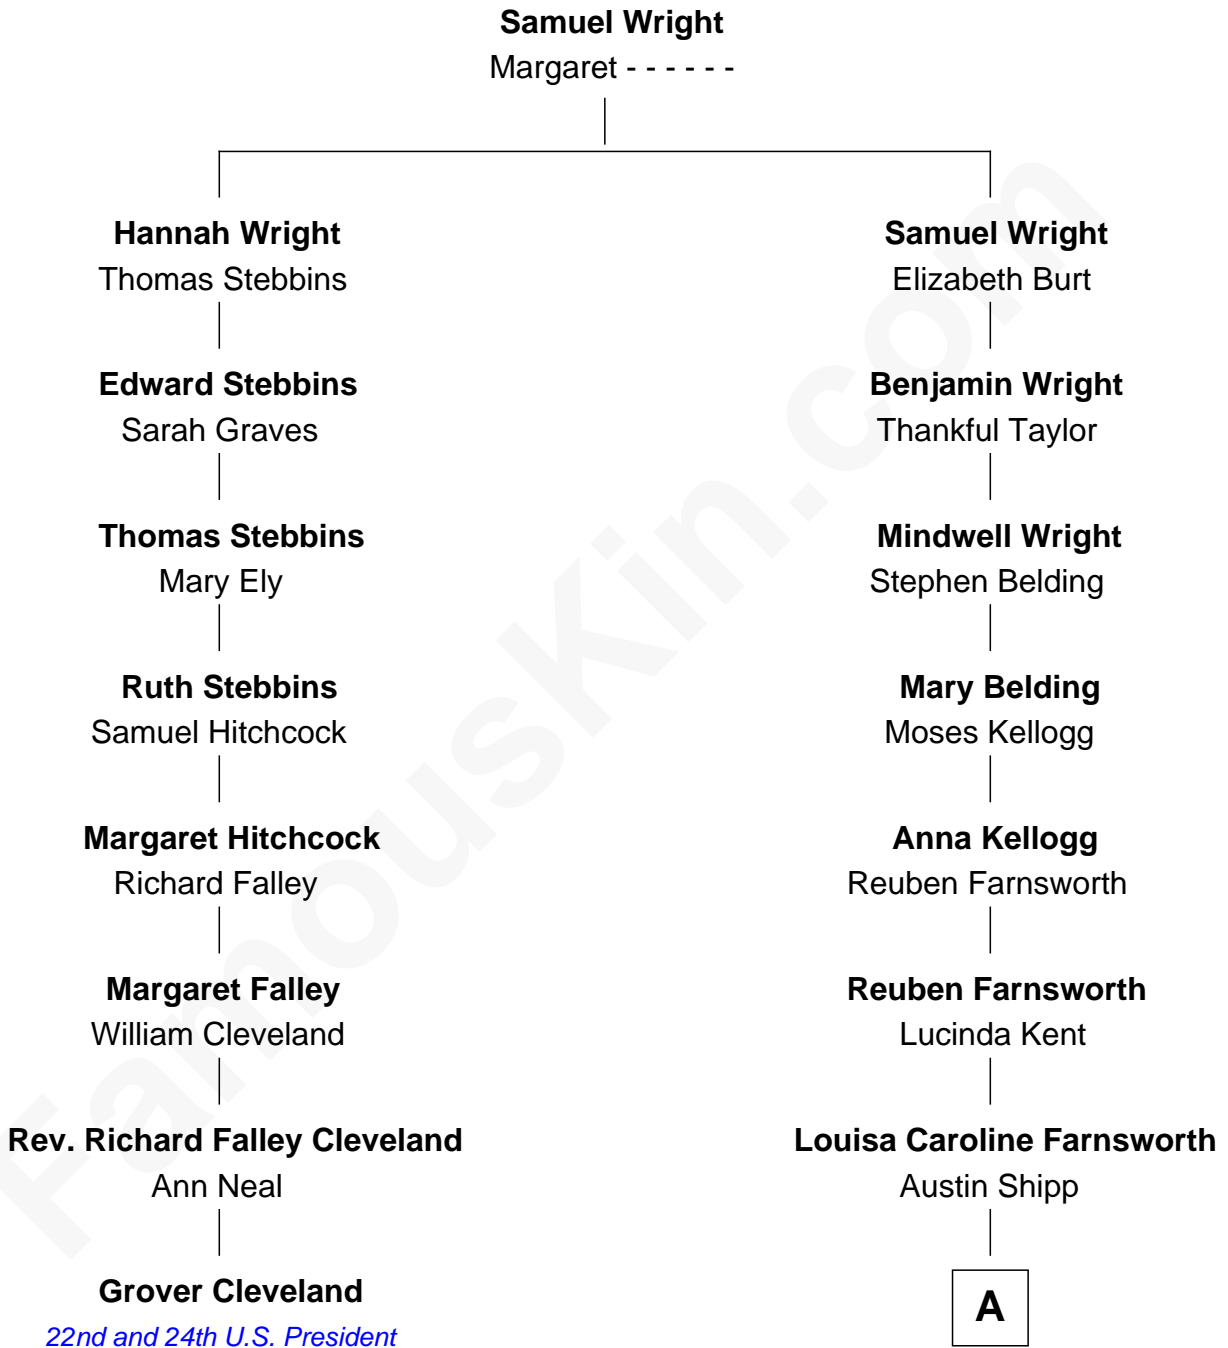

FamousKin.com

Relationship Chart of

Grover Cleveland

22nd and 24th U.S. President

7th cousin 4 times removed of

Amy Adams
Movie Actress

A

Dr. Milford Bard Shipp

Ellis Reynolds

Olea Shipp

John Hyrum Hill

Olea Lorraine Hill

Frank Ralph Adams

Richard Kent Adams

Kathryn Hicken

Amy Adams

Movie Actress