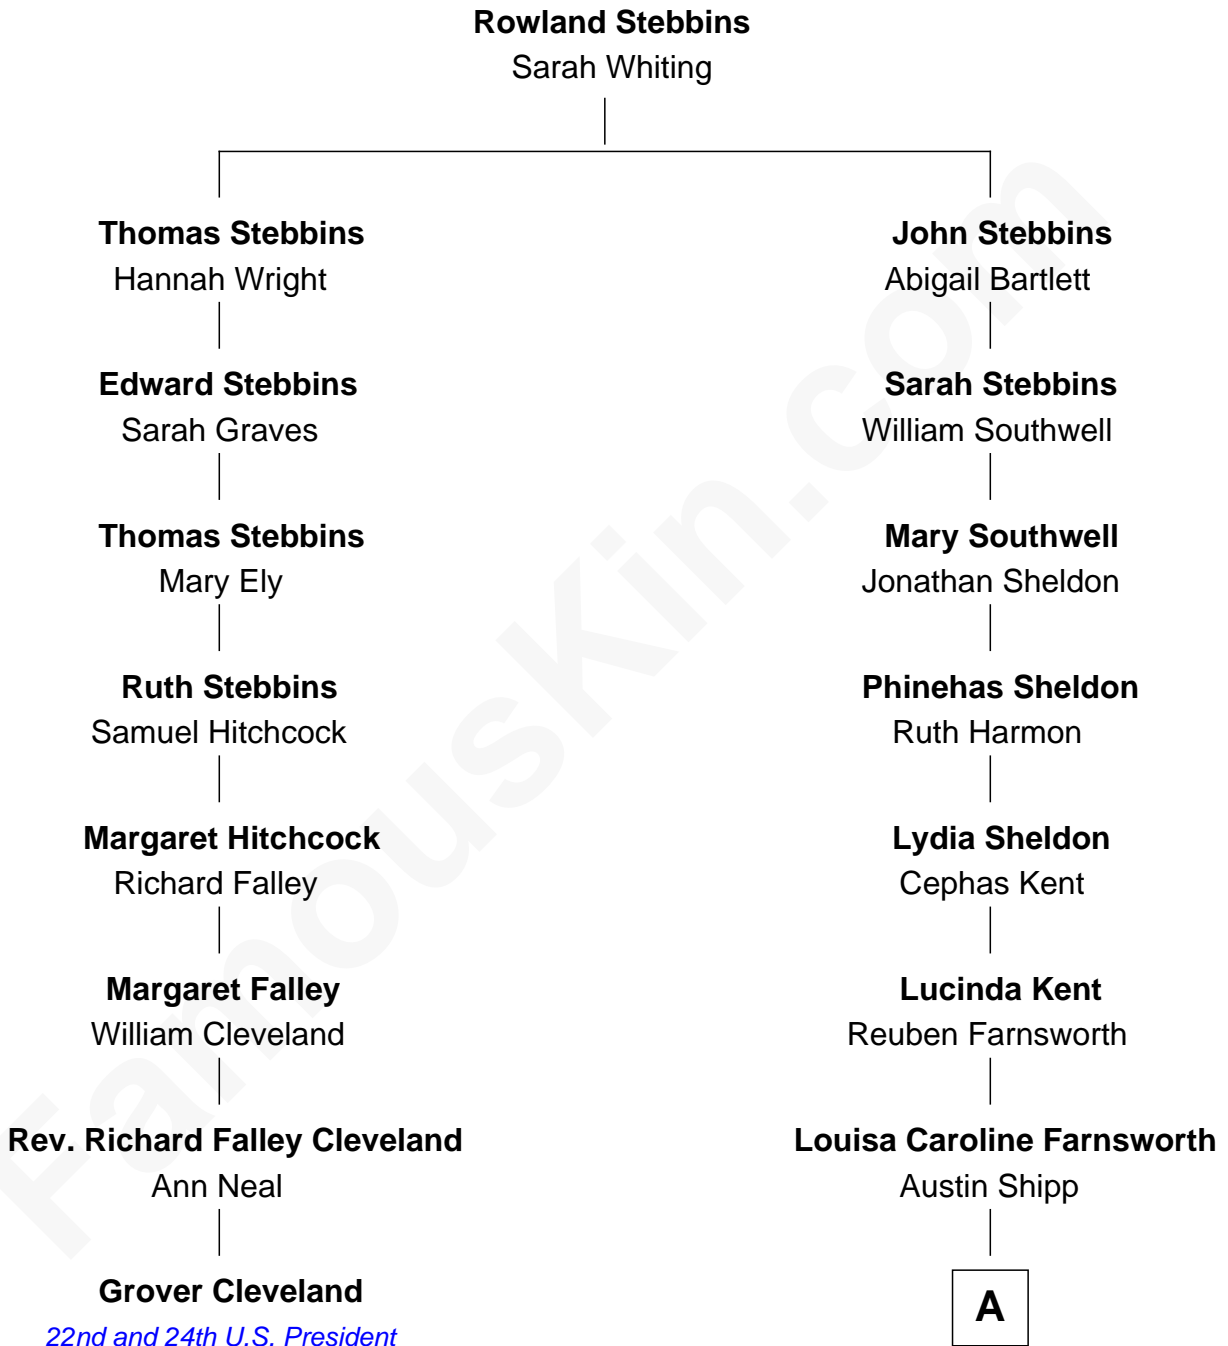

FamousKin.com

Relationship Chart of

Grover Cleveland

22nd and 24th U.S. President

7th cousin 4 times removed of

Amy Adams
Movie Actress

A

Dr. Milford Bard Shipp

Ellis Reynolds

Olea Shipp

John Hyrum Hill

Olea Lorraine Hill

Frank Ralph Adams

Richard Kent Adams

Kathryn Hicken

Amy Adams

Movie Actress