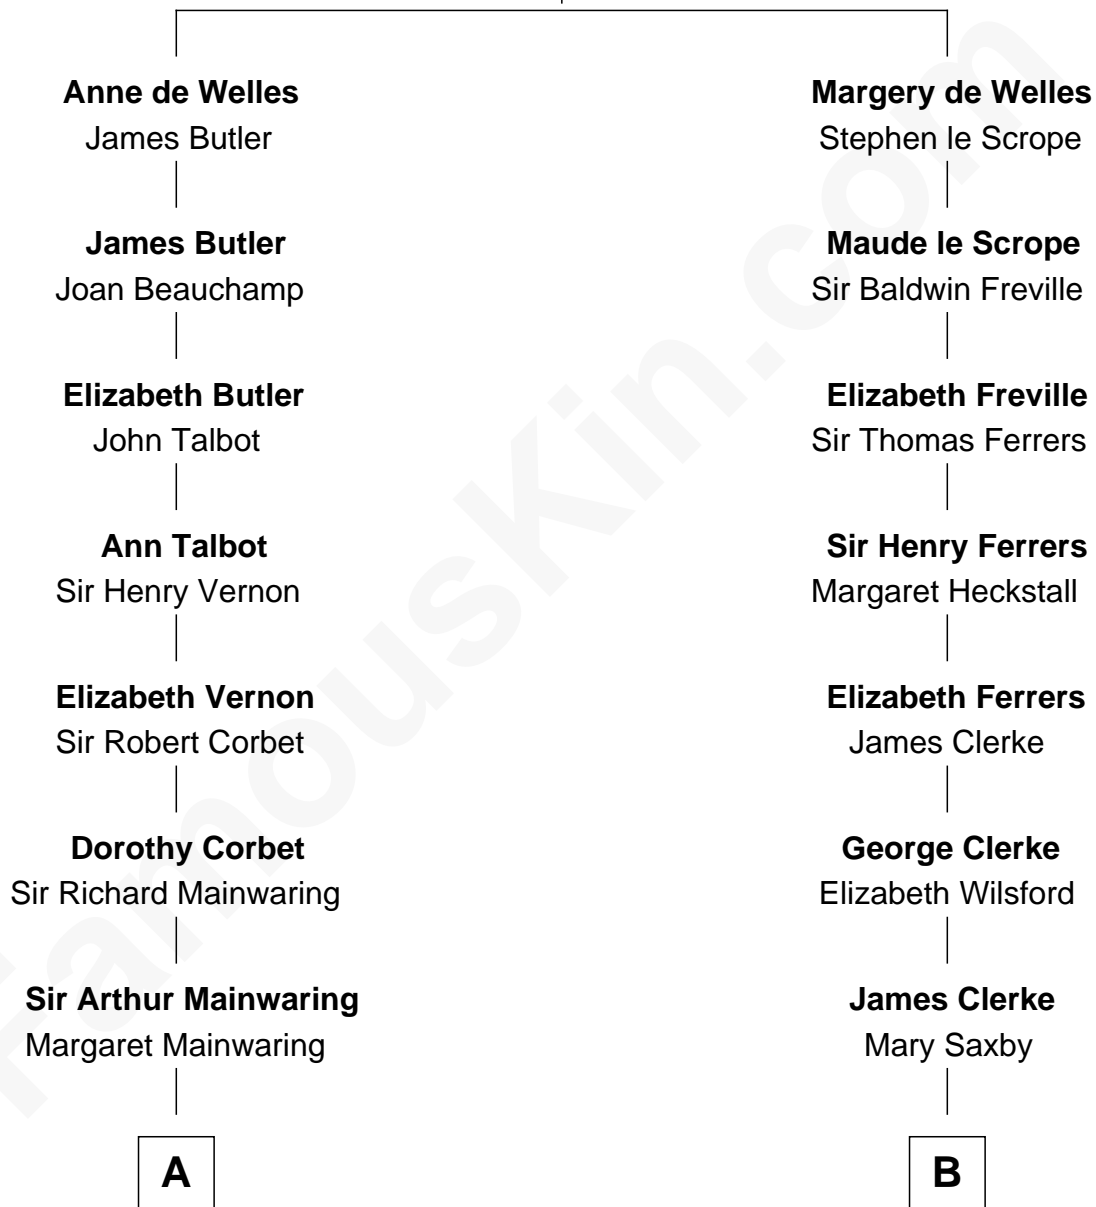

## Relationship Chart of

### Grover Cleveland

22nd and 24th U.S. President

16th cousin 5 times removed of

**Amy Adams**

Movie Actress

**John de Welles**

Maud de Roos

**C**