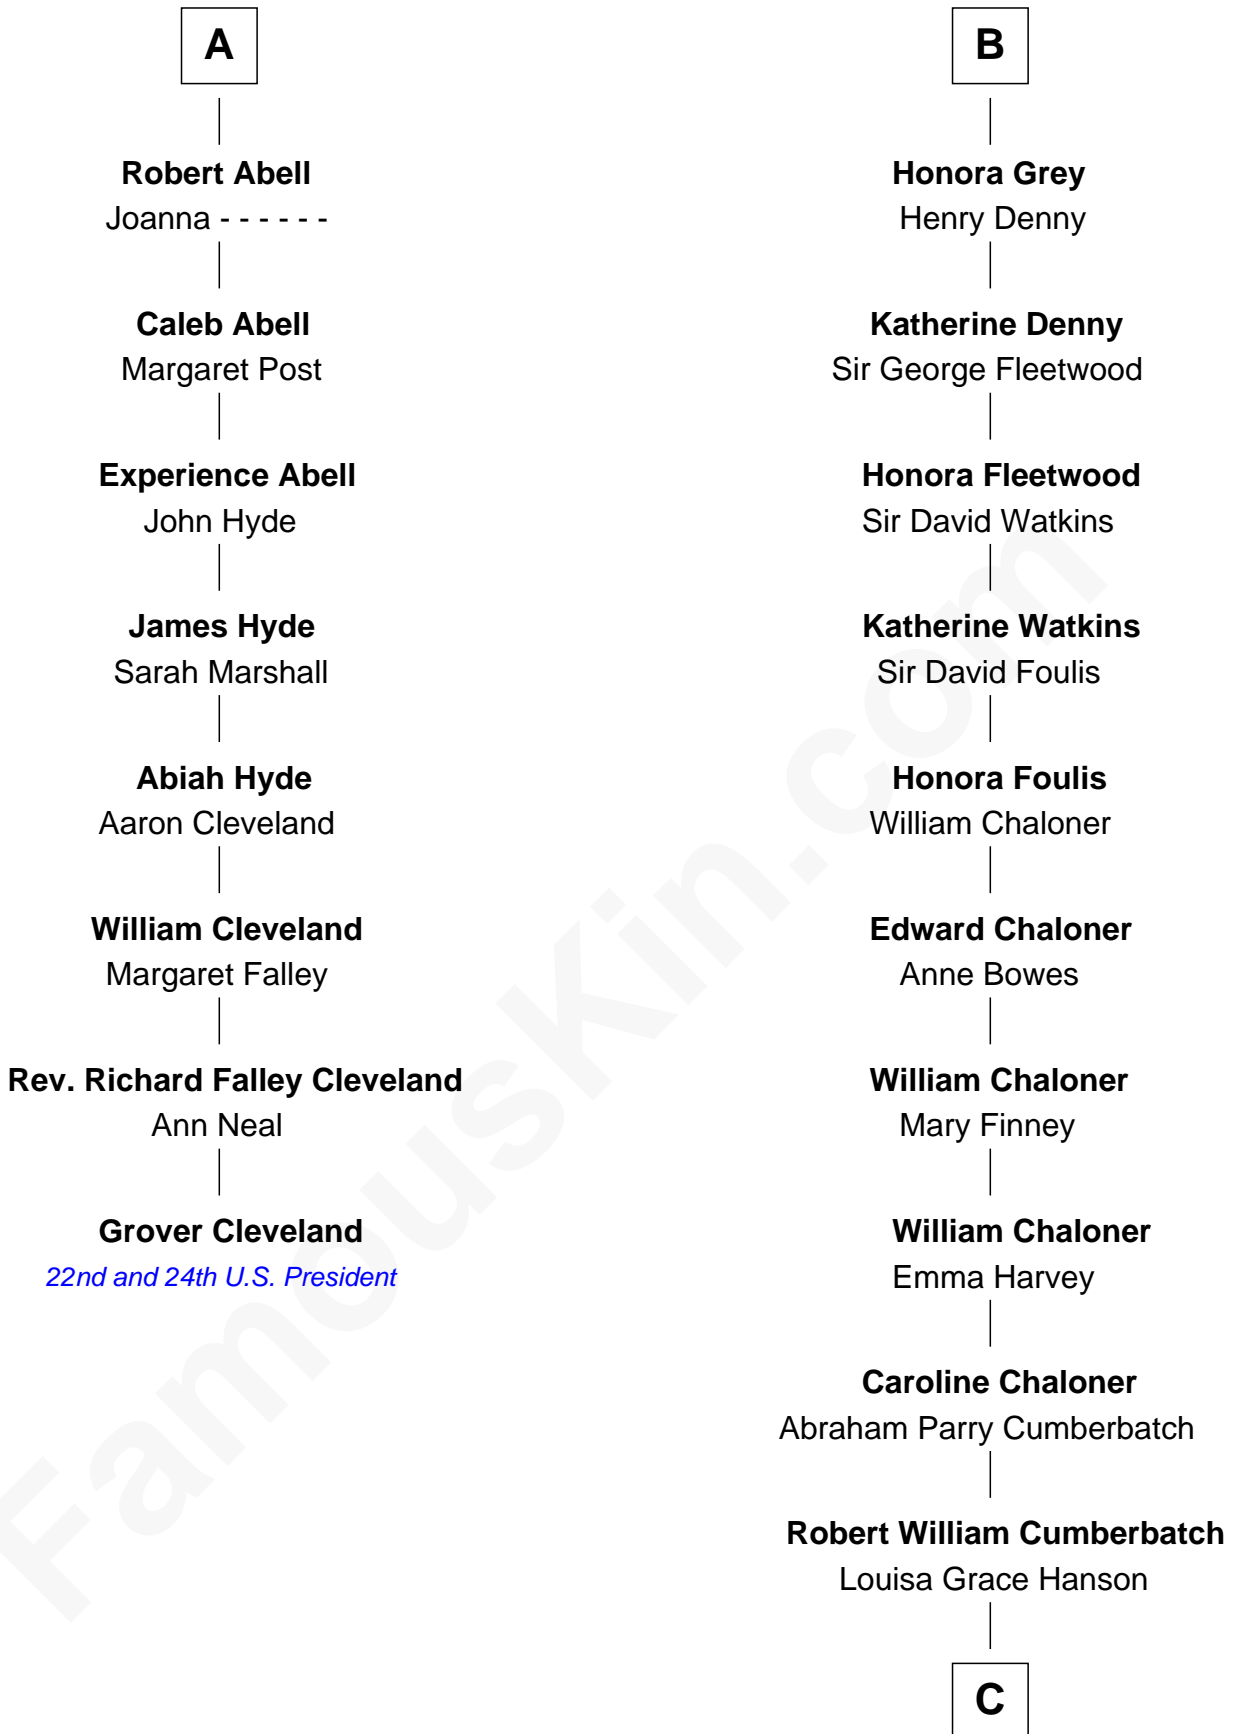

FamousKin.com

Relationship Chart of

Grover Cleveland

22nd and 24th U.S. President

14th cousin 6 times removed of

Benedict Cumberbatch

Movie, Television and Stage Actor

C

Henry Alfred Cumberbatch

Hélène Gertrude Rees

Henry Carlton Cumberbatch

Pauline Ellen Laing Congdon

Timothy Carlton Congdon Cumberbatch

Wanda Ventham

Benedict Cumberbatch

Movie, Television and Stage Actor