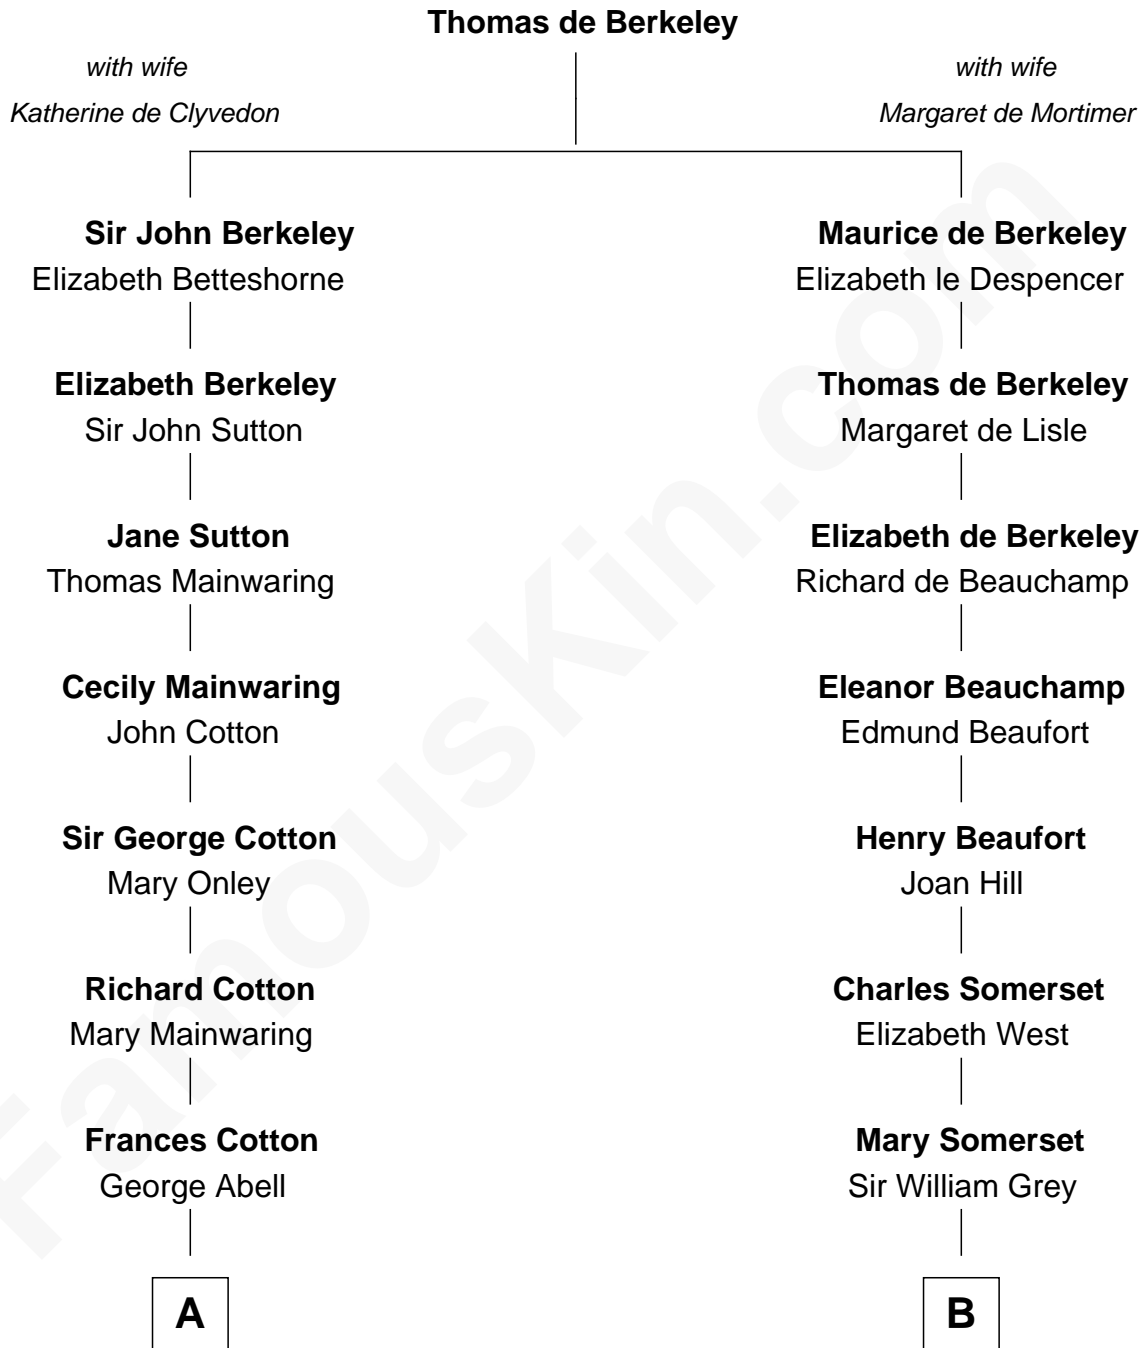

FamousKin.com

Relationship Chart of

Grover Cleveland

22nd and 24th U.S. President

14th cousin 6 times removed of

Benedict Cumberbatch

Movie, Television and Stage Actor

C

Henry Alfred Cumberbatch

Hélène Gertrude Rees

Henry Carlton Cumberbatch

Pauline Ellen Laing Congdon

Timothy Carlton Congdon Cumberbatch

Wanda Ventham

Benedict Cumberbatch

Movie, Television and Stage Actor