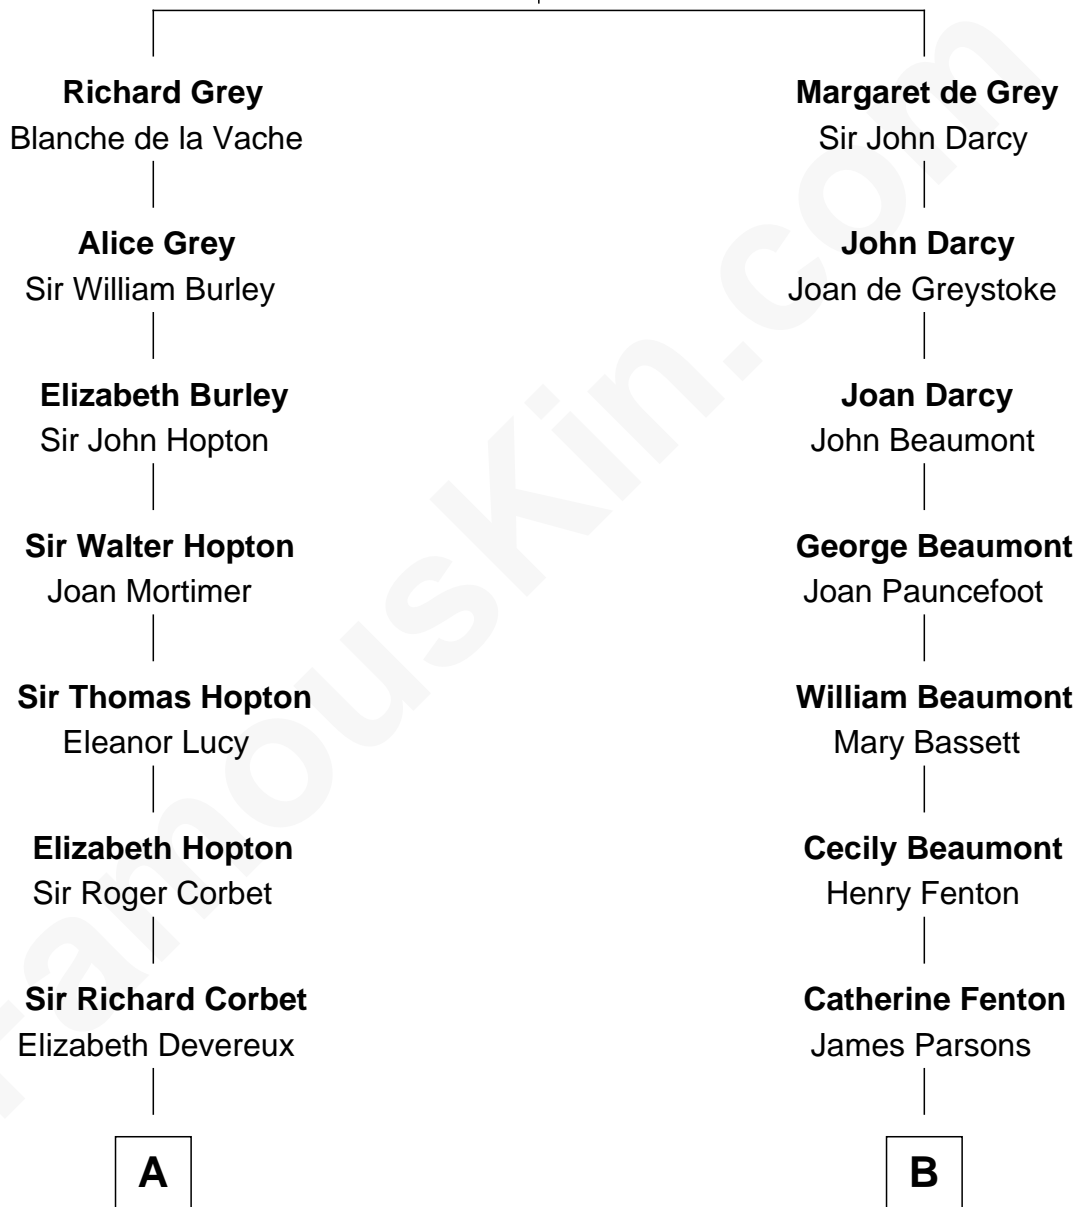

## Relationship Chart of

### Grover Cleveland

22nd and 24th U.S. President

15th cousin 4 times removed of

### Sir Arthur Conan Doyle

Author, "Sherlock Holmes"

**Sir Henry de Grey**

Elizabeth Talbot

**C**

—  
**William Cleveland**

Margaret Falley

—  
**Rev. Richard Falley Cleveland**

Ann Neal

—  
**Grover Cleveland**

*22nd and 24th U.S. President*

FamousKin.com