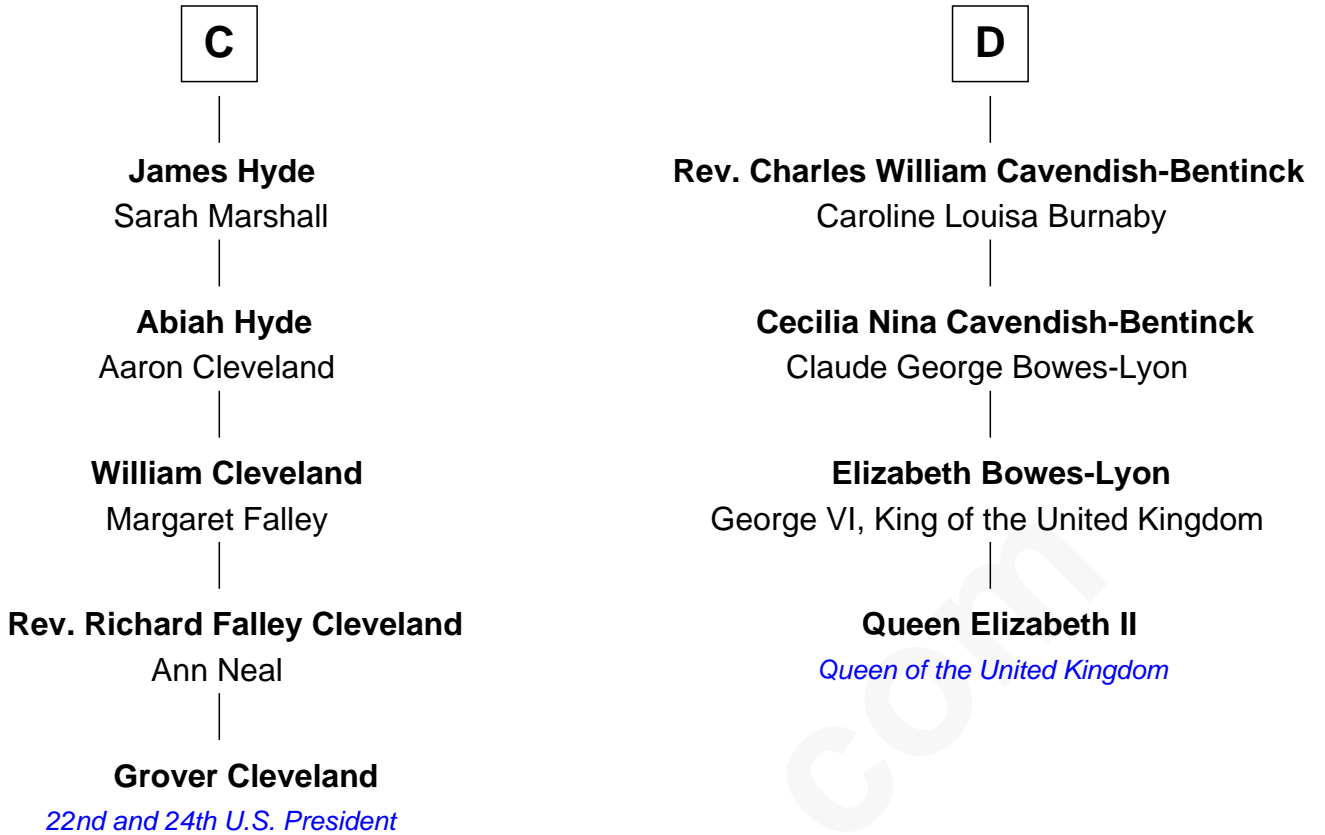

# FamousKin.com Relationship Chart of

**Grover Cleveland**

*22nd and 24th U.S. President*

20th cousin 1 time removed of

**Queen Elizabeth II**

*Queen of the United Kingdom*

**John de Botetourte**

Maud FitzThomas

Elizabeth II photo by [Eric Draper](#)