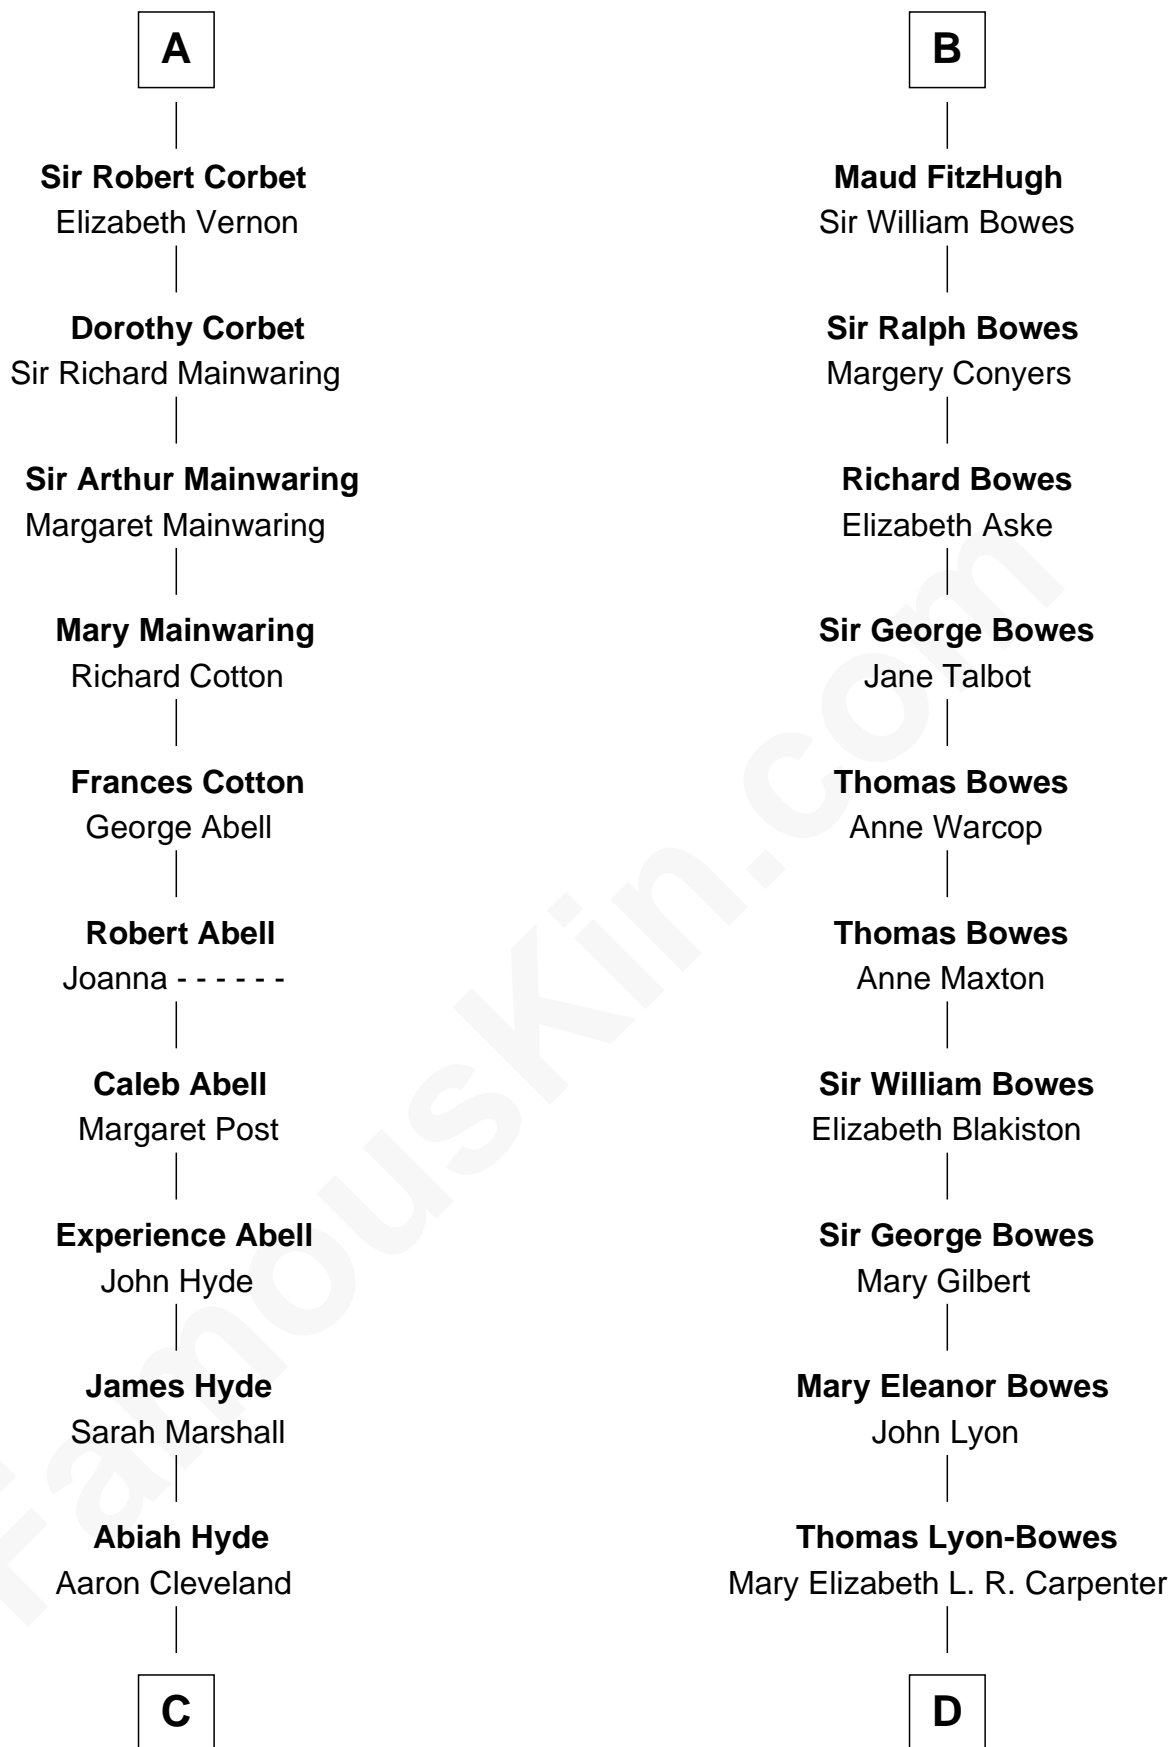

FamousKin.com

Relationship Chart of

Grover Cleveland

22nd and 24th U.S. President

19th cousin 2 times removed of

Queen Elizabeth II

Queen of the United Kingdom

Elizabeth II photo by [Eric Draper](#)