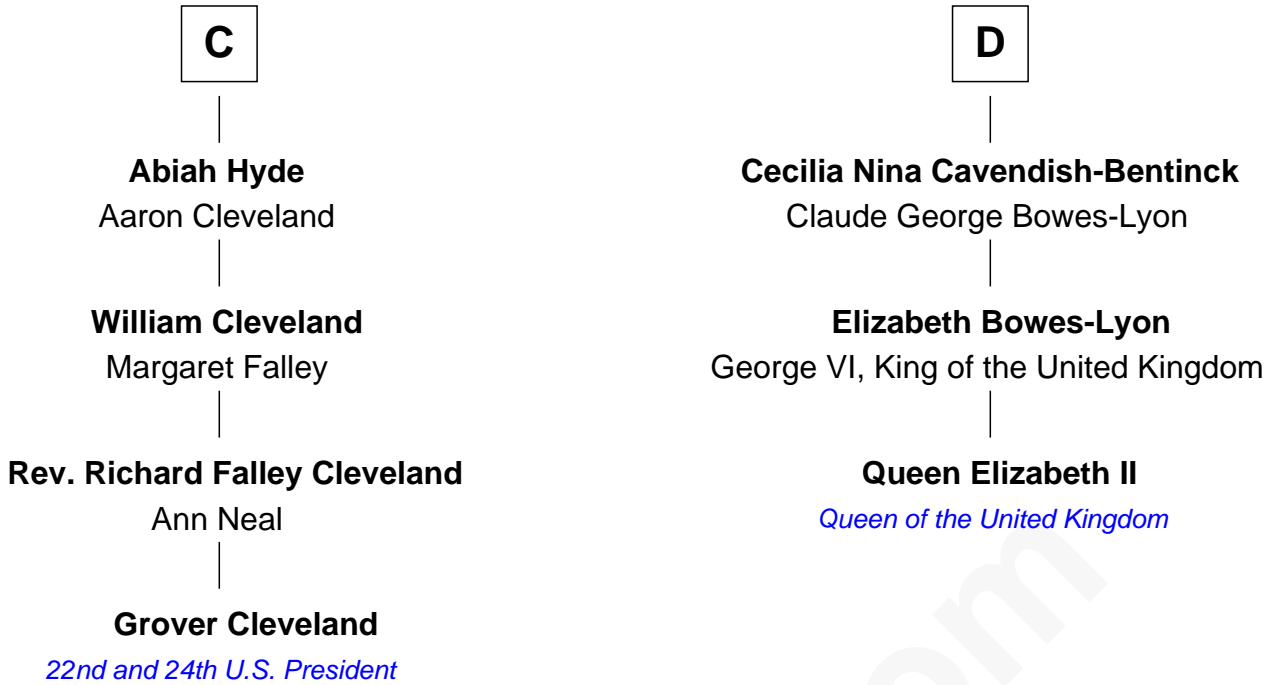

# FamousKin.com Relationship Chart of

**Grover Cleveland**

*22nd and 24th U.S. President*

19th cousin 1 time removed of

**Queen Elizabeth II**

*Queen of the United Kingdom*

**Sir Gilbert Talbot**

Pernel le Boteler

Ankaret le Strange

**Mary Talbot**

Sir Thomas Greene

**Sir Thomas Greene**

Marine Bellers

**Anne Greene**

Sir Thomas Pinchbeck

**Elizabeth Pinchbeck**

John Hardwick

**John Hardwick**

Elizabeth Leeke

**Elizabeth Hardwick**

Sir William Cavendish

**B**

Elizabeth II photo by [Eric Draper](#)