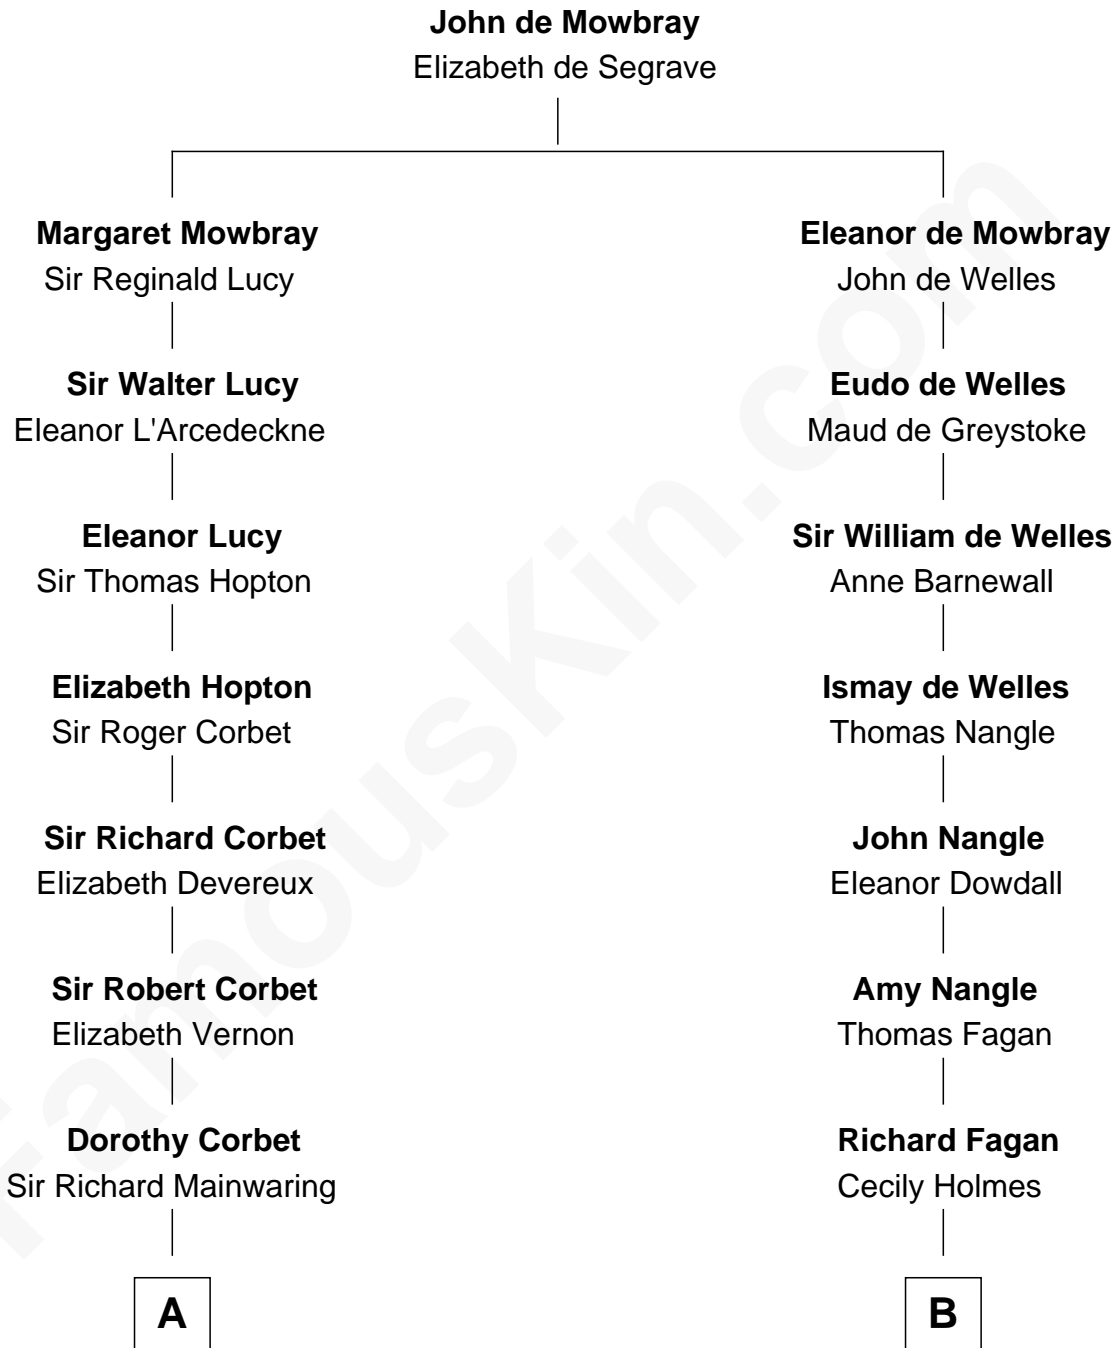

FamousKin.com Relationship Chart of

Grover Cleveland

22nd and 24th U.S. President

17th cousin of

Queen Elizabeth II

Queen of the United Kingdom

Elizabeth II photo by [Eric Draper](#)