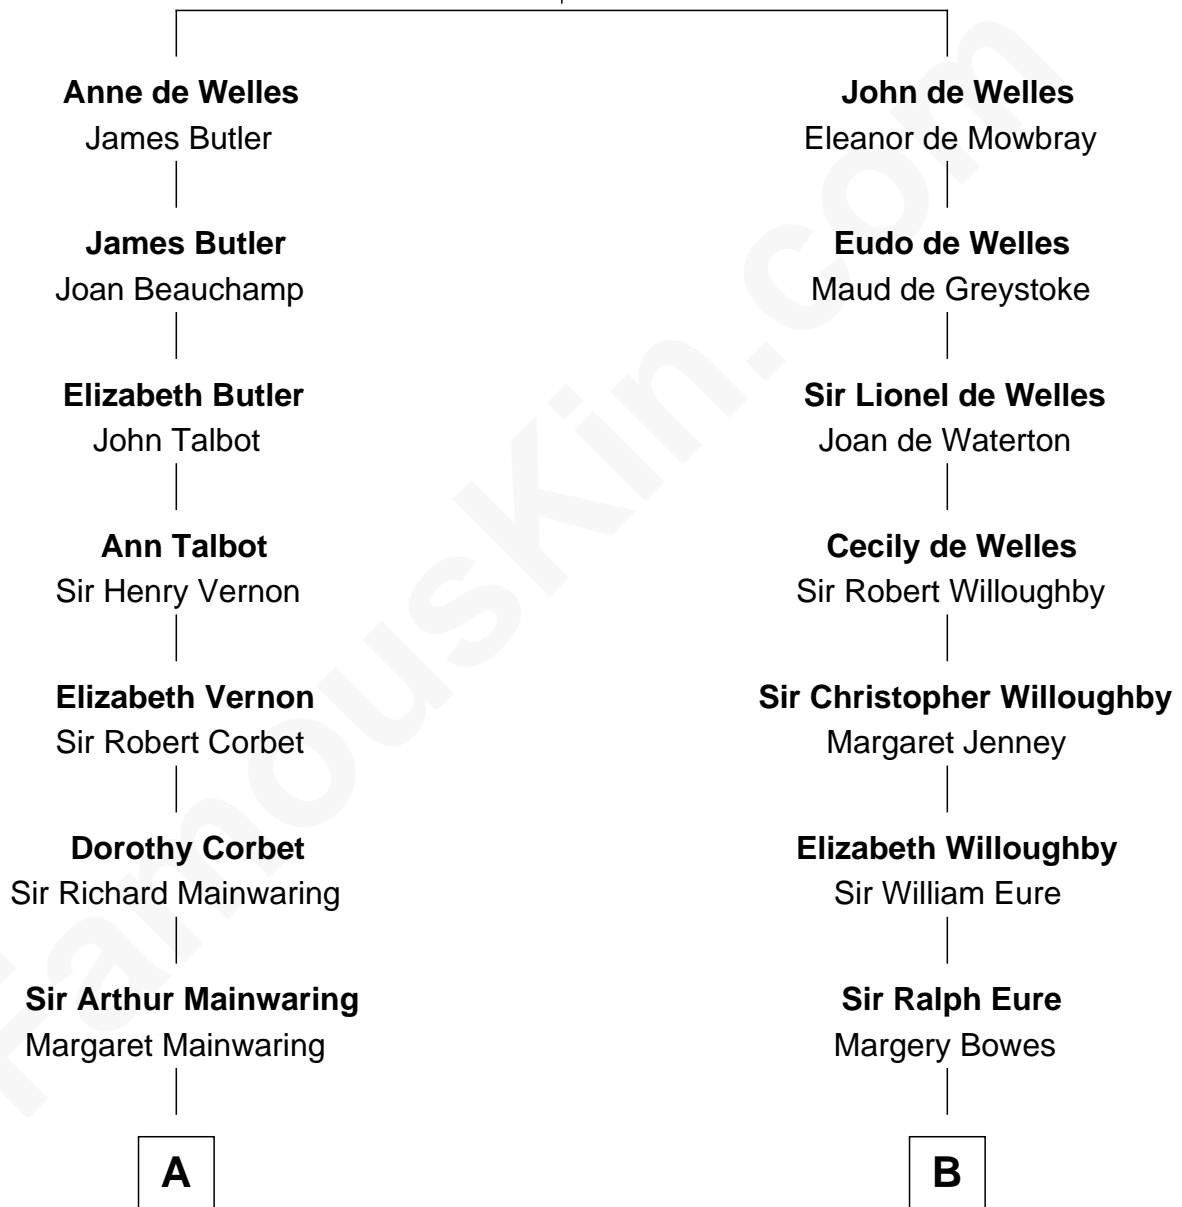

FamousKin.com

Relationship Chart of

Grover Cleveland

22nd and 24th U.S. President

16th cousin 4 times removed of

Bob Taft

67th Governor of Ohio

John de Welles

Maud de Roos

C

William Howard Taft

Helen Louise Herron

Robert Alphonso Taft

Martha Wheaton Bowers

Robert Alphonso Taft

Blanca Duncan Noël

Bob Taft

67th Governor of Ohio

FamousKin.com