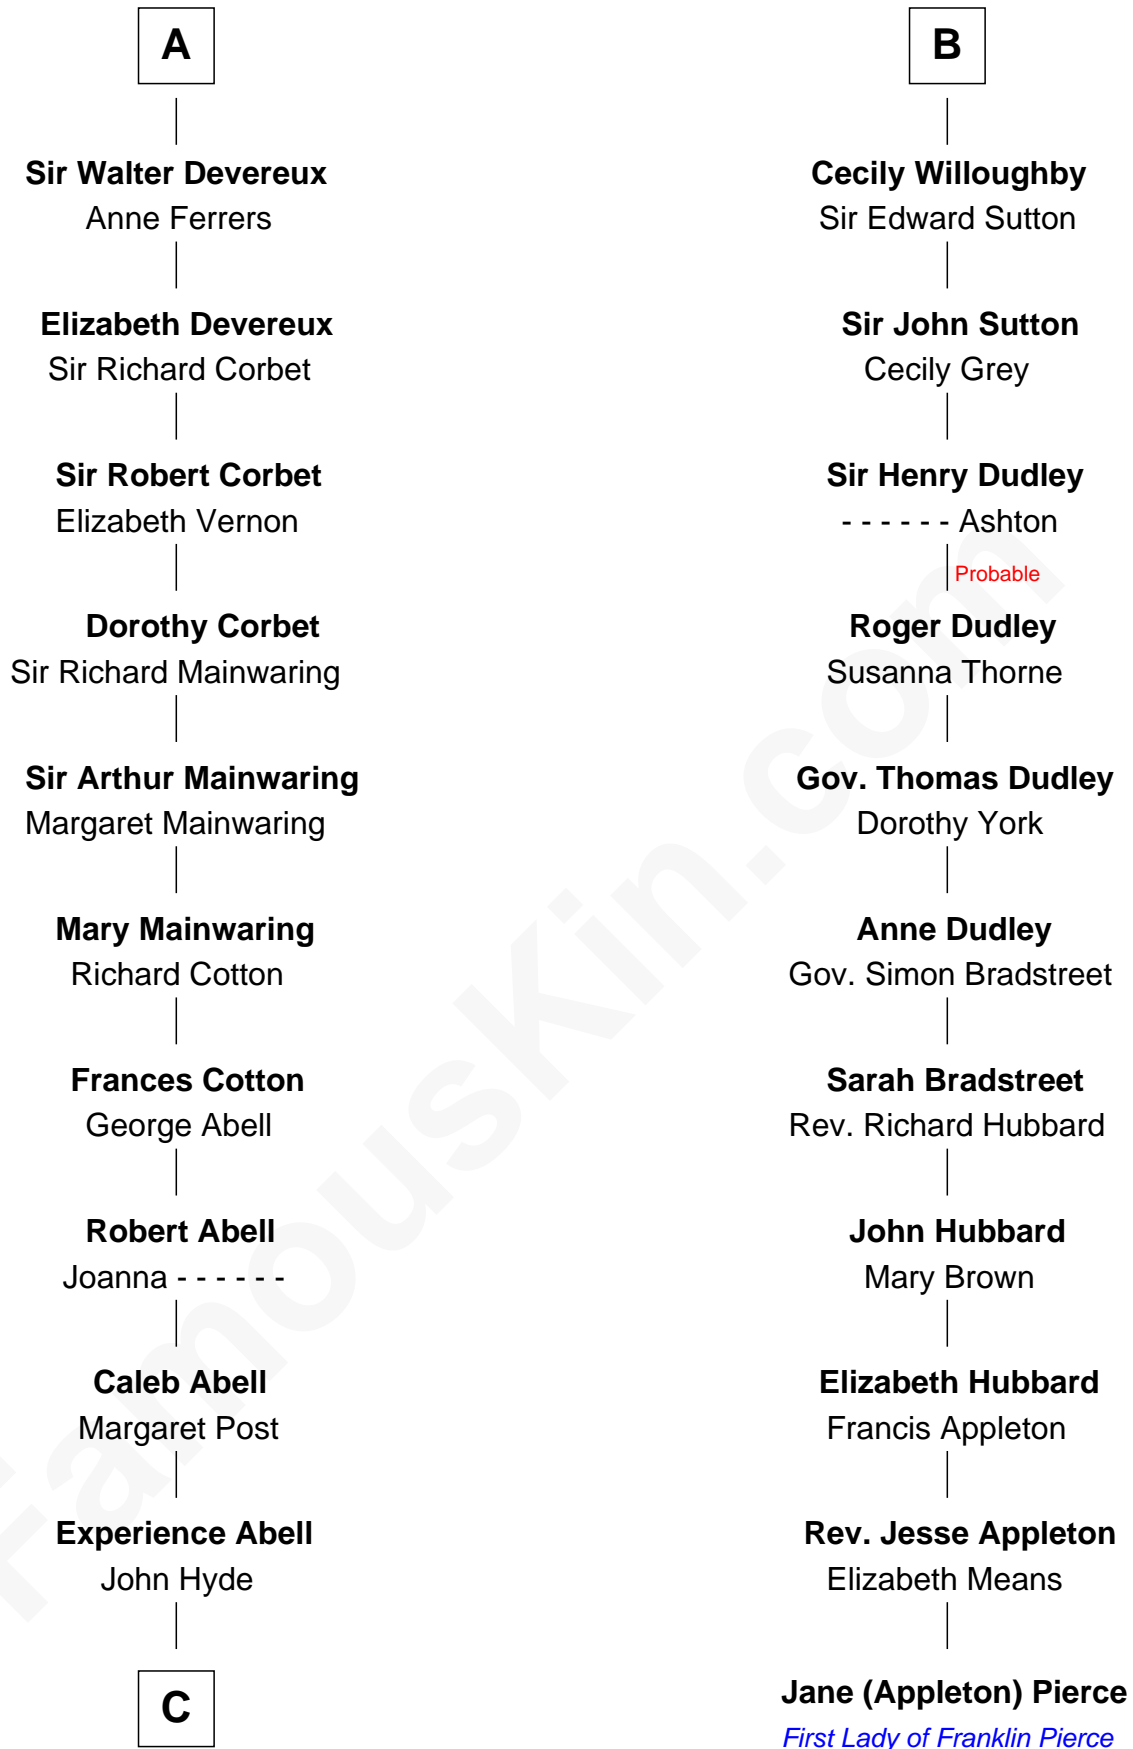

FamousKin.com

Relationship Chart of

Grover Cleveland

22nd and 24th U.S. President

17th cousin 4 times removed of

Jane (Appleton) Pierce

First Lady of President Franklin Pierce

Sir William de Fiennes

Blanche de Brienne

C

James Hyde
Sarah Marshall

Abiah Hyde
Aaron Cleveland

William Cleveland
Margaret Falley

Rev. Richard Falley Cleveland
Ann Neal

Grover Cleveland
22nd and 24th U.S. President

FamousKin.com