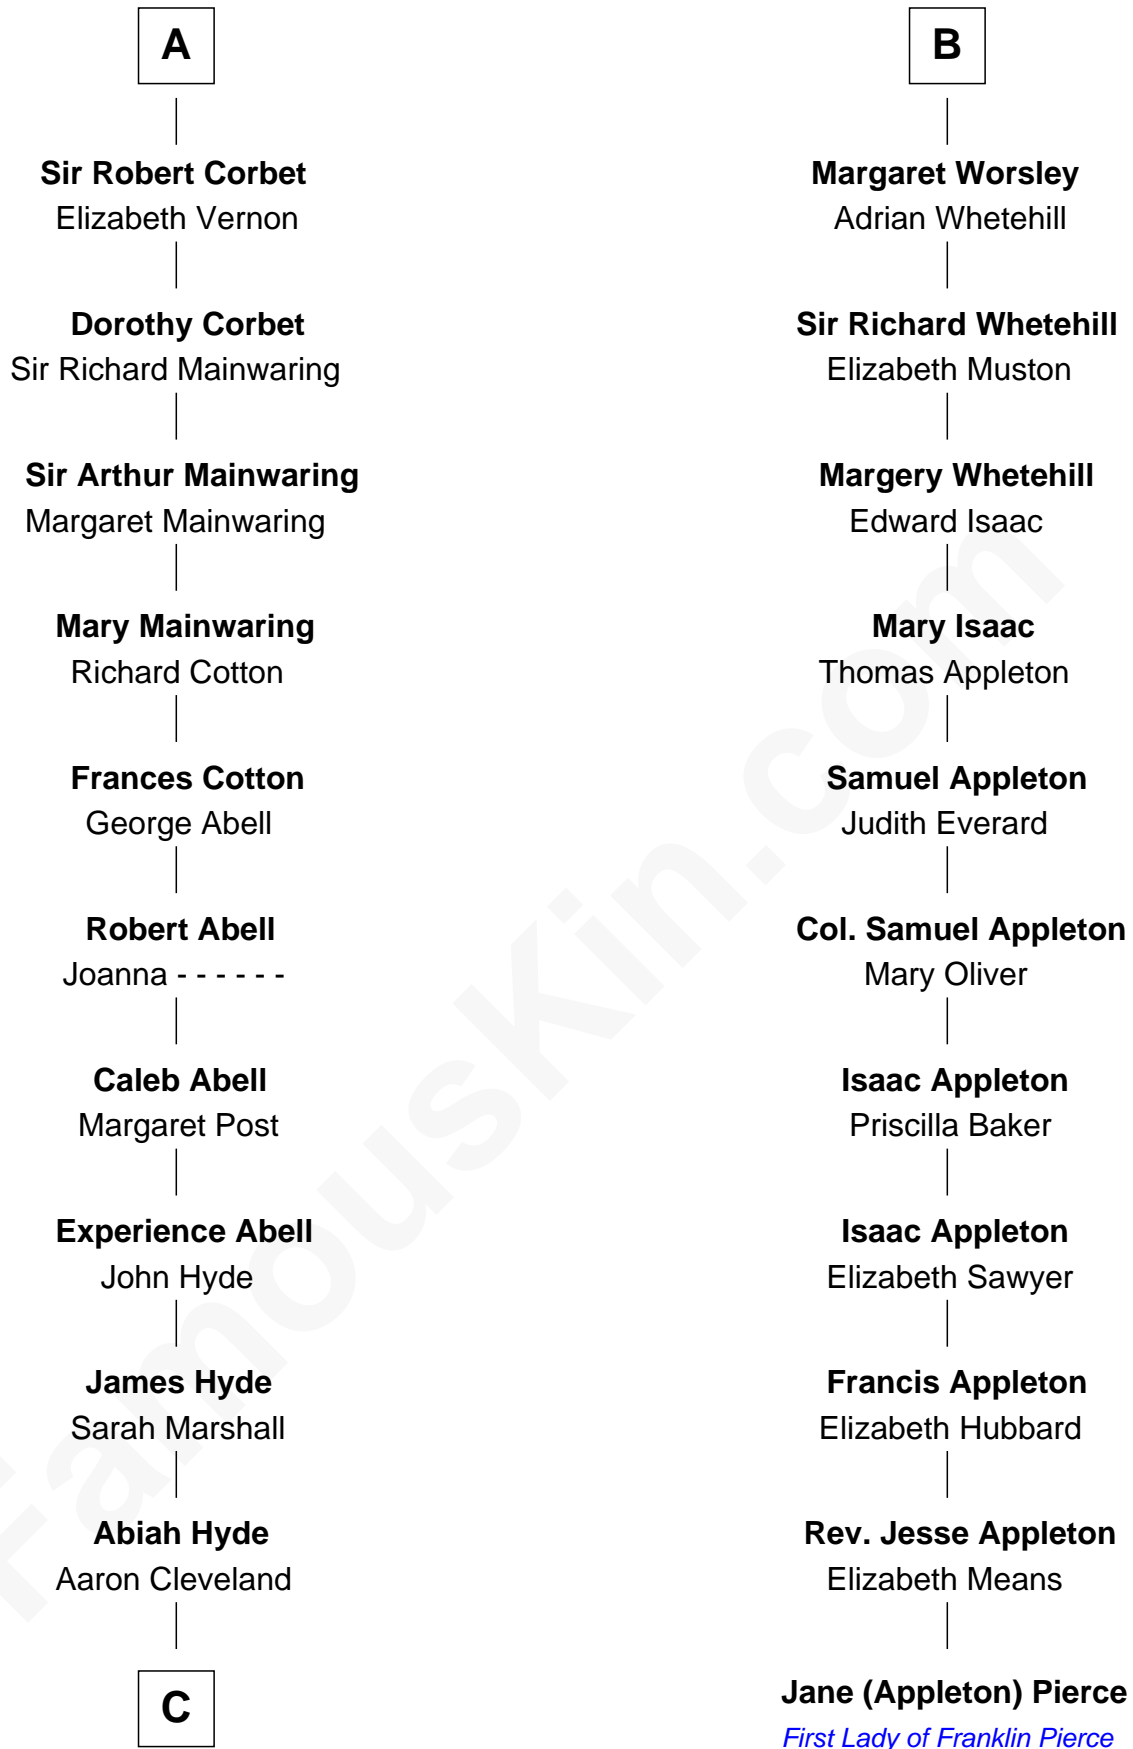

FamousKin.com

Relationship Chart of

Grover Cleveland

22nd and 24th U.S. President

17th cousin 2 times removed of

Jane (Appleton) Pierce

First Lady of President Franklin Pierce

C

William Cleveland

Margaret Falley

Rev. Richard Falley Cleveland

Ann Neal

Grover Cleveland

22nd and 24th U.S. President

FamousKin.com