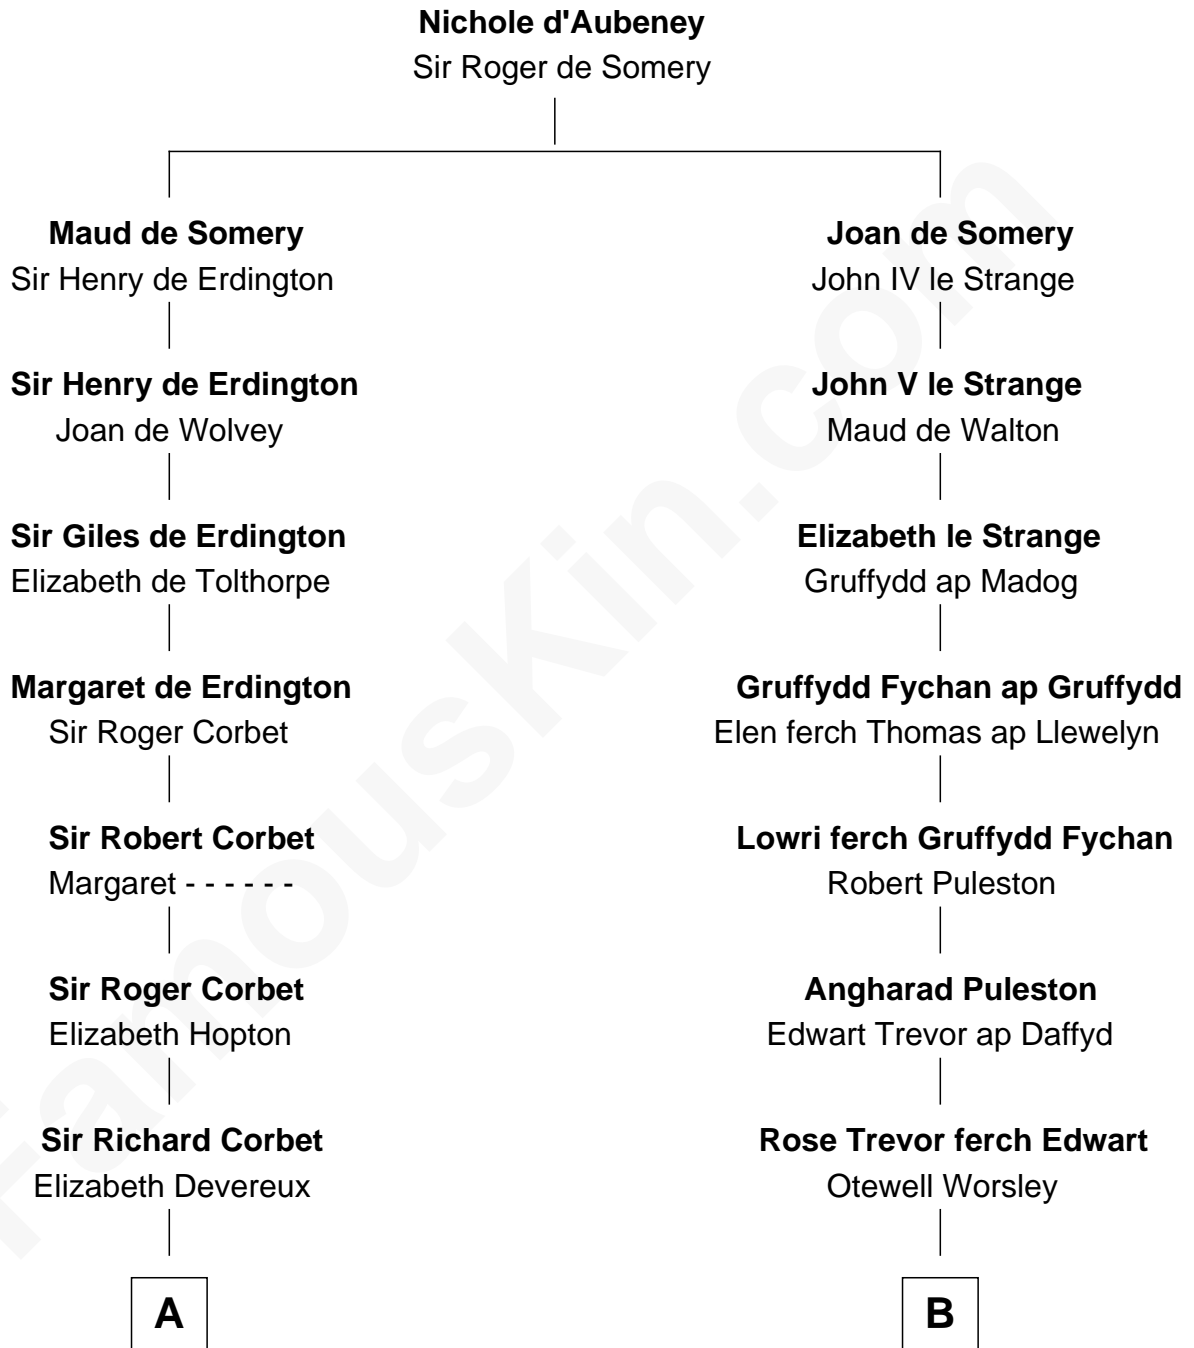

FamousKin.com

Relationship Chart of

Grover Cleveland

22nd and 24th U.S. President

17th cousin 2 times removed of

Jane (Appleton) Pierce

First Lady of President Franklin Pierce

C

William Cleveland

Margaret Falley

Rev. Richard Falley Cleveland

Ann Neal

Grover Cleveland

22nd and 24th U.S. President

FamousKin.com