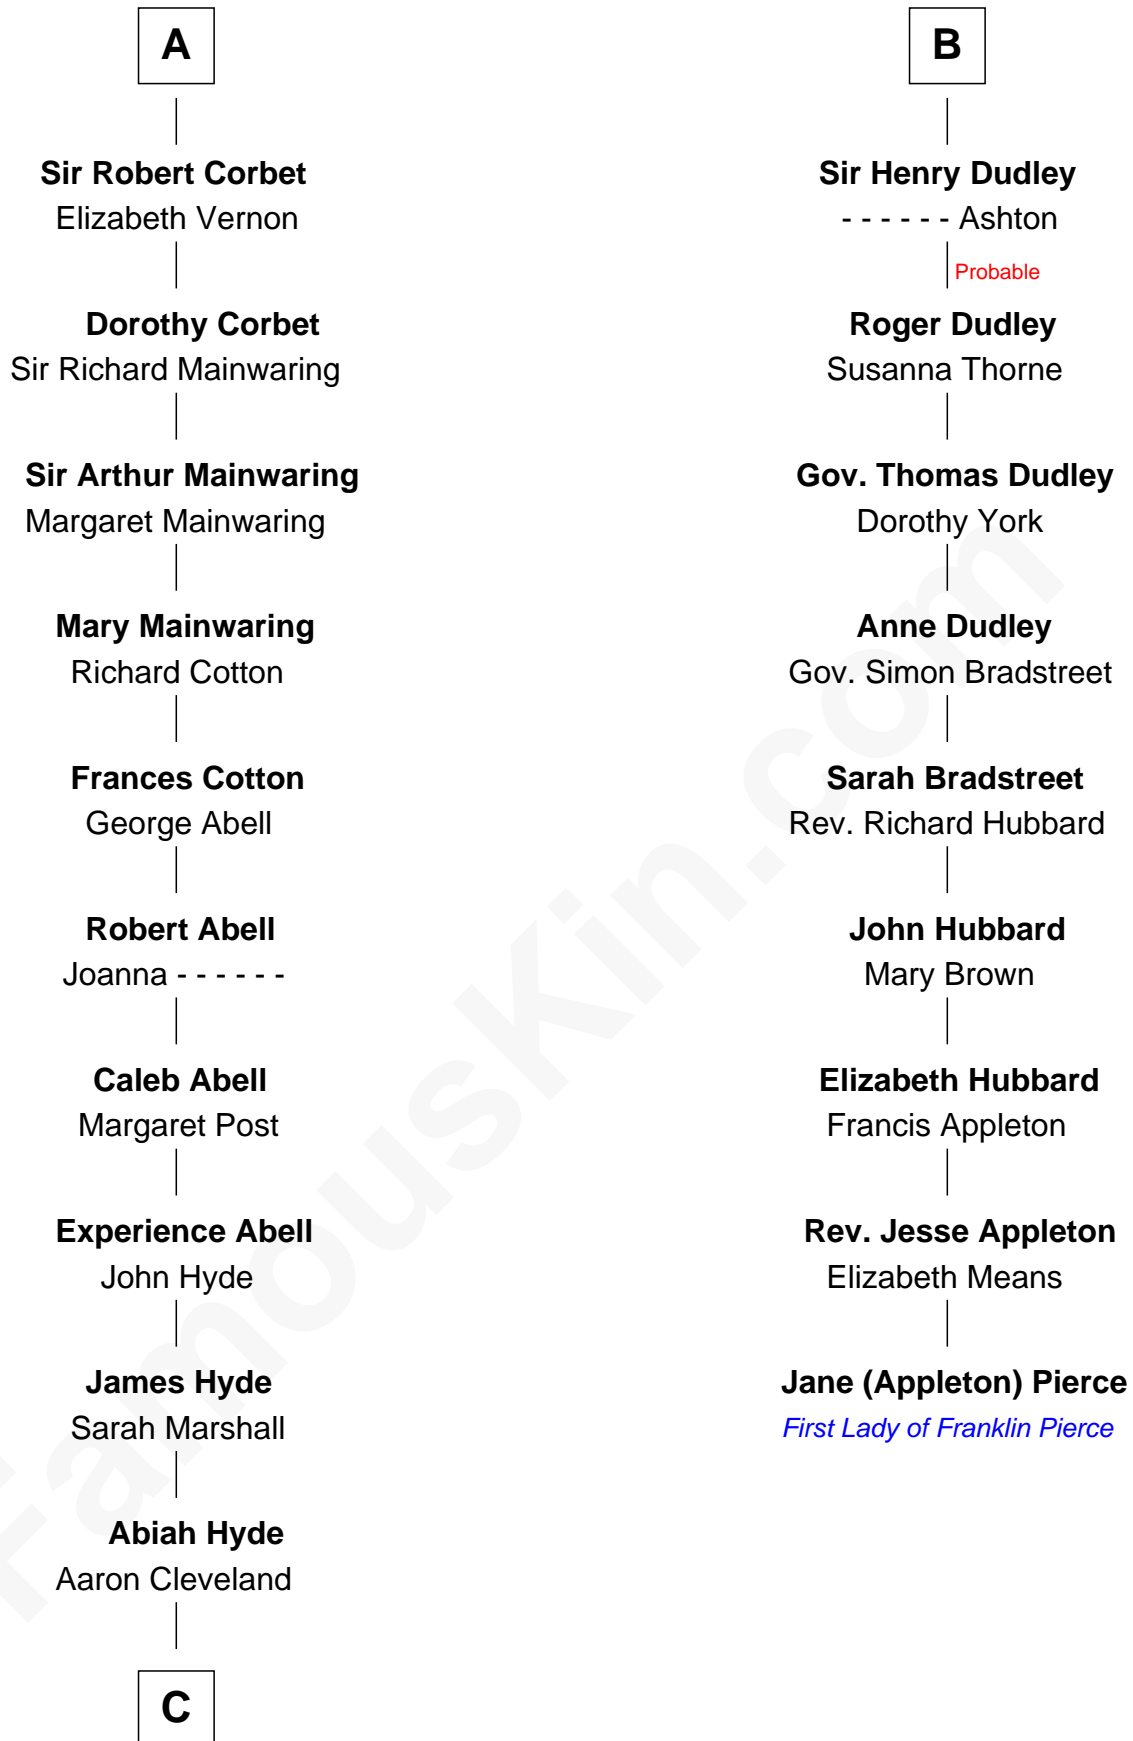

FamousKin.com

Relationship Chart of

Grover Cleveland

22nd and 24th U.S. President

15th cousin 4 times removed of

Jane (Appleton) Pierce

First Lady of President Franklin Pierce

C

William Cleveland

Margaret Falley

Rev. Richard Falley Cleveland

Ann Neal

Grover Cleveland

22nd and 24th U.S. President

FamousKin.com