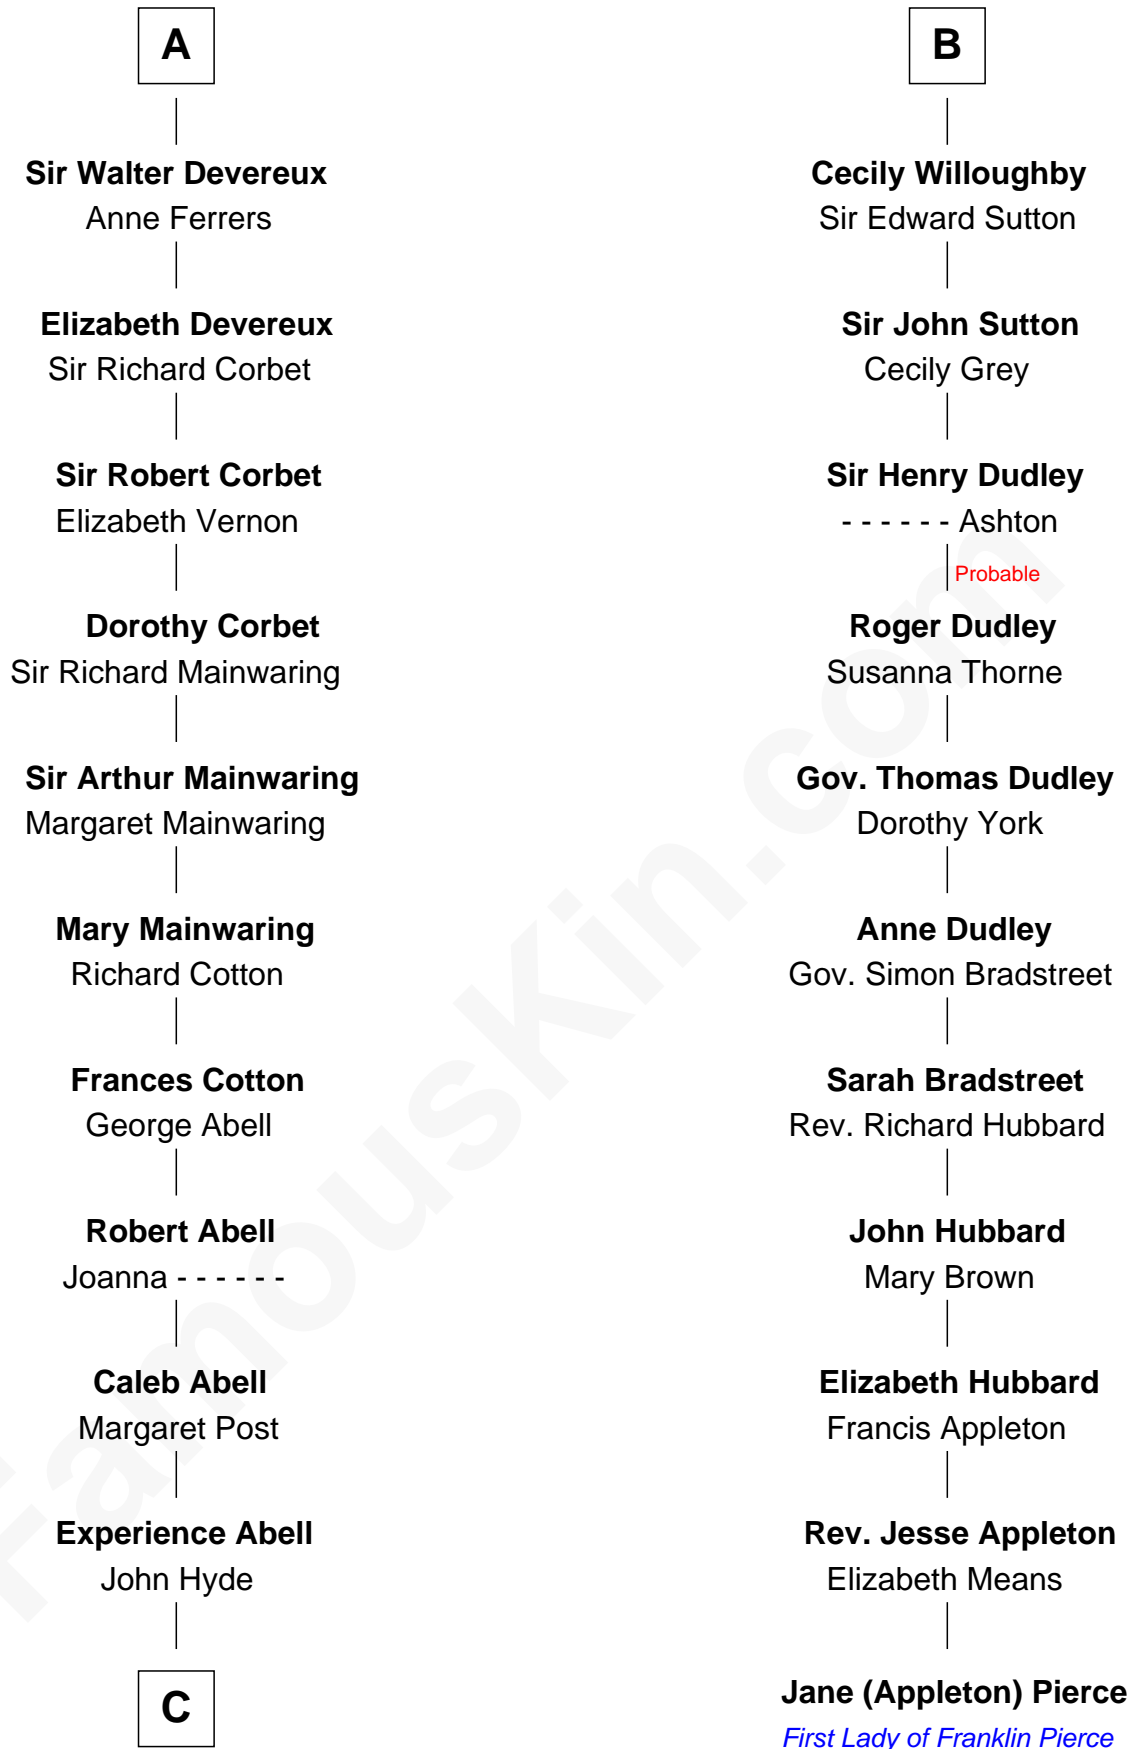

FamousKin.com

Relationship Chart of

Grover Cleveland

22nd and 24th U.S. President

17th cousin 4 times removed of

Jane (Appleton) Pierce

First Lady of President Franklin Pierce

C

James Hyde
Sarah Marshall

Abiah Hyde
Aaron Cleveland

William Cleveland
Margaret Falley

Rev. Richard Falley Cleveland
Ann Neal

Grover Cleveland
22nd and 24th U.S. President

FamousKin.com