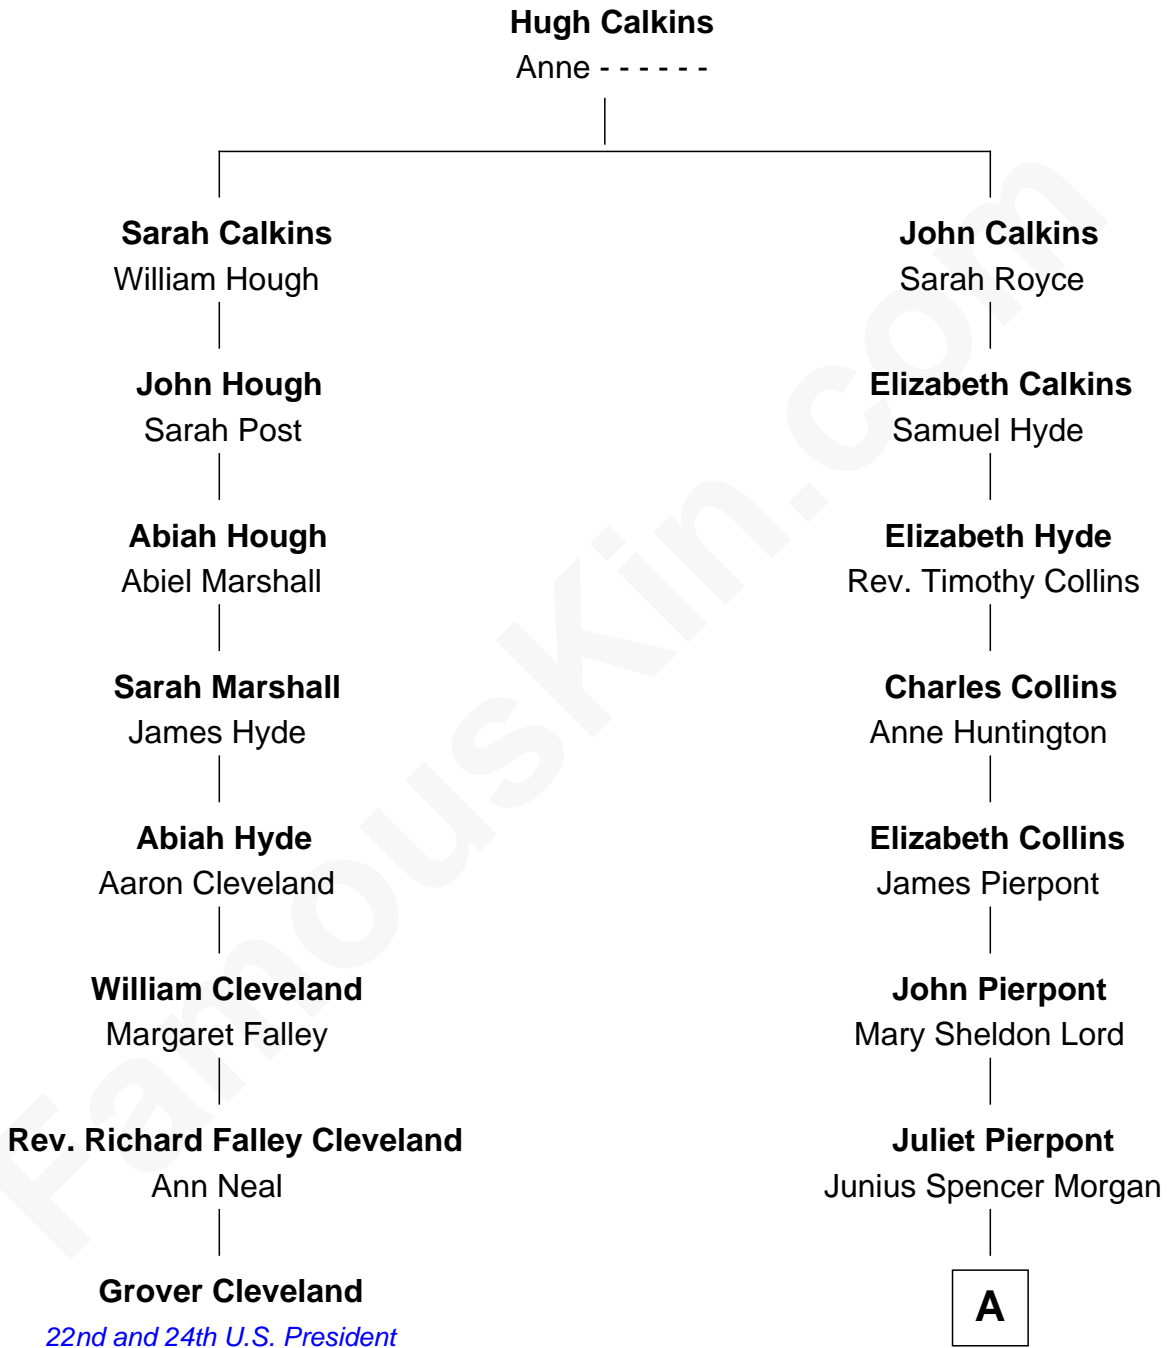

FamousKin.com
Relationship Chart of
Grover Cleveland

22nd and 24th U.S. President

7th cousin 2 times removed of

Henry Sturgis Morgan

Co-Founder of Morgan Stanley

A

John Pierpont Morgan

Frances Louisa Tracy

John Pierpont Morgan

Jane Norton Grew

Henry Sturgis Morgan

Co-Founder of Morgan Stanley

FamousKin.com