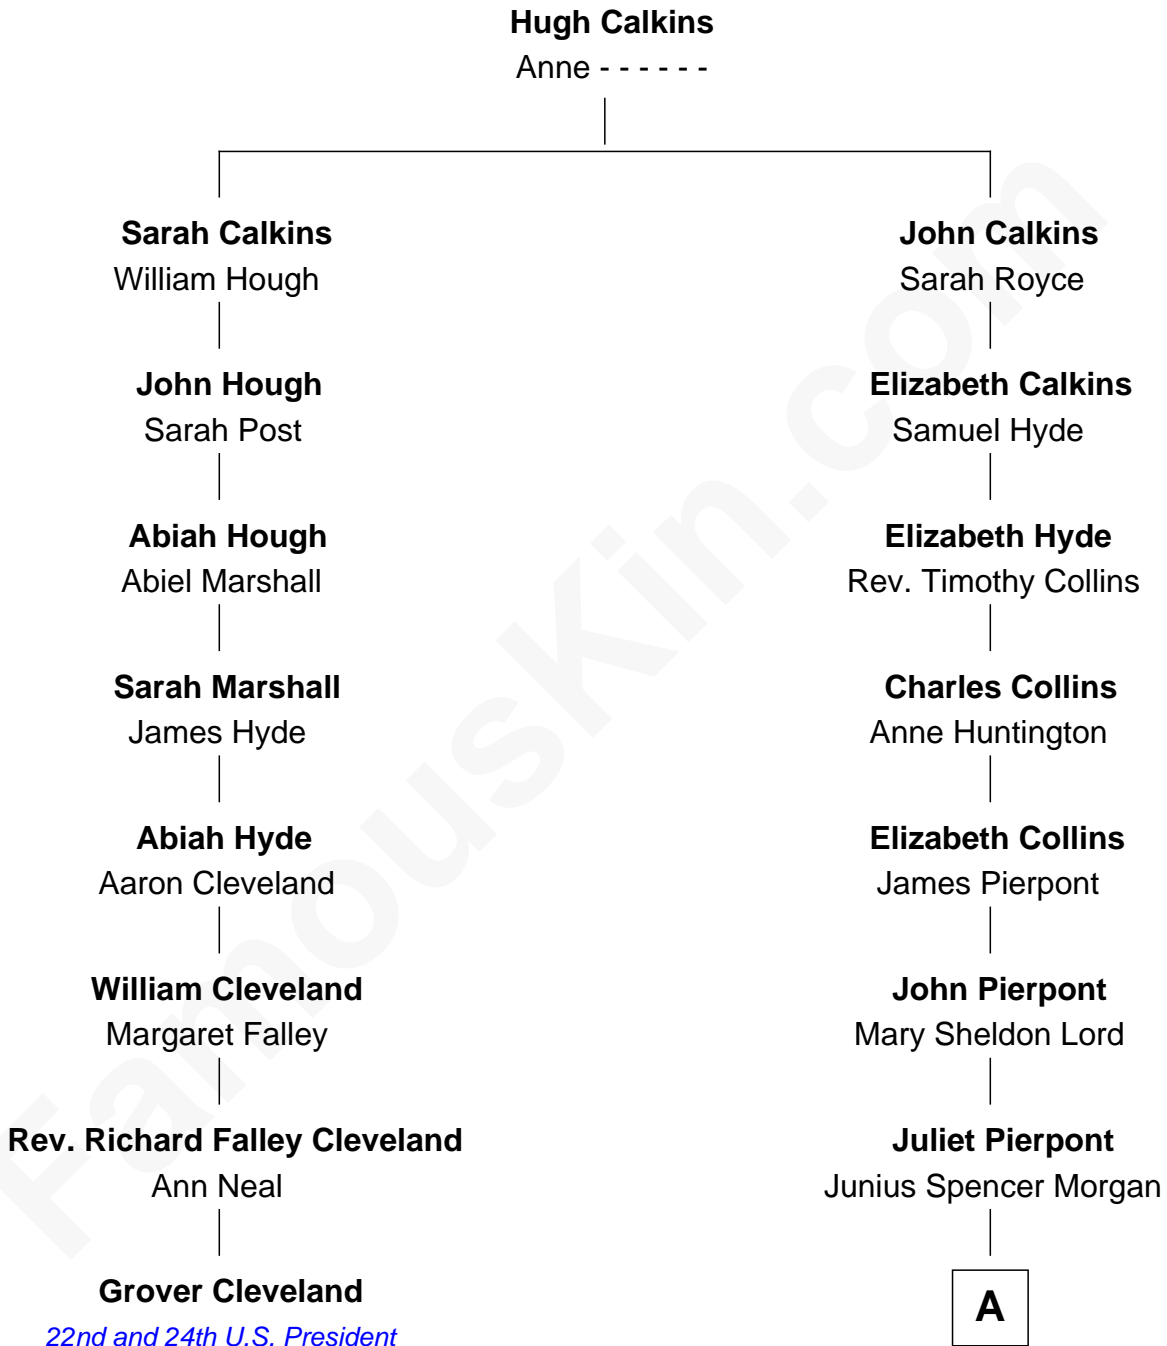

## Relationship Chart of

### Grover Cleveland

22nd and 24th U.S. President

7th cousin 1 time removed of

**J.P. Morgan, Jr.**

American Banker and Philanthropist

A

John Pierpont Morgan

Frances Louisa Tracy