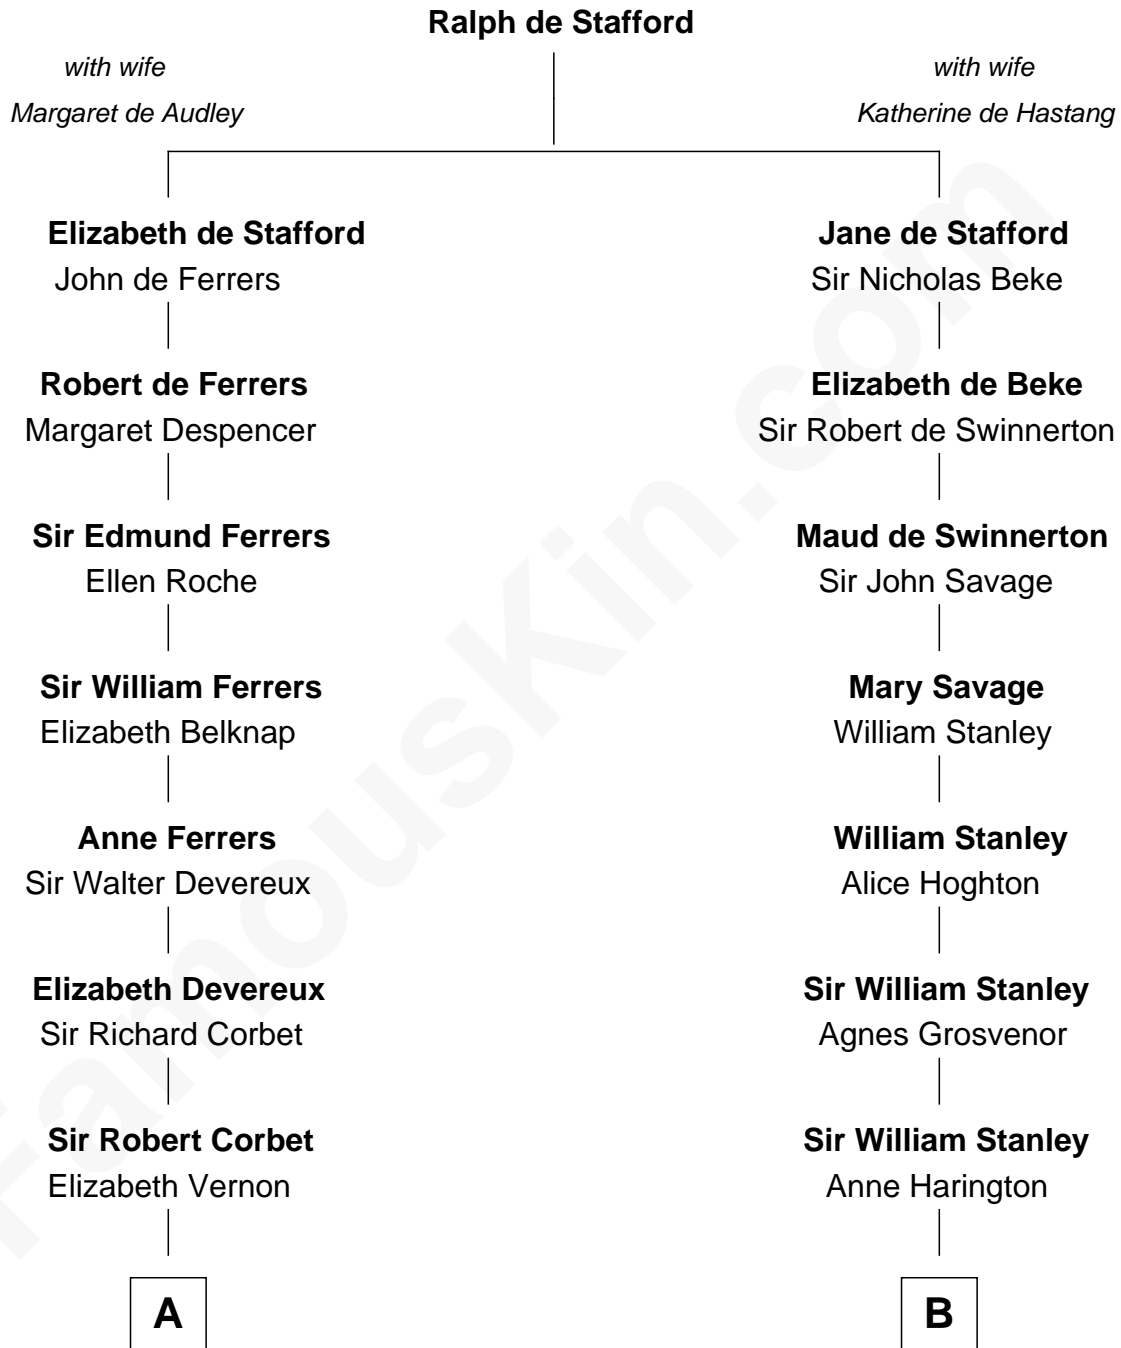

FamousKin.com

Relationship Chart of

Grover Cleveland

22nd and 24th U.S. President

14th cousin 4 times removed of

Thomas Sim Lee

2nd and 7th Governor of Maryland