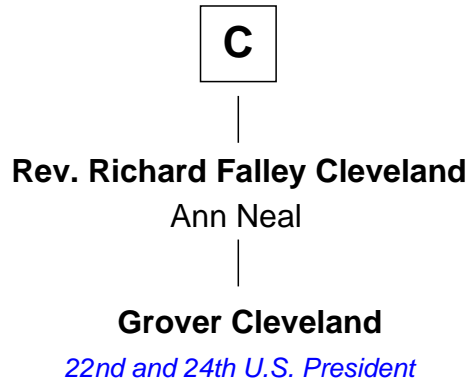

FamousKin.com