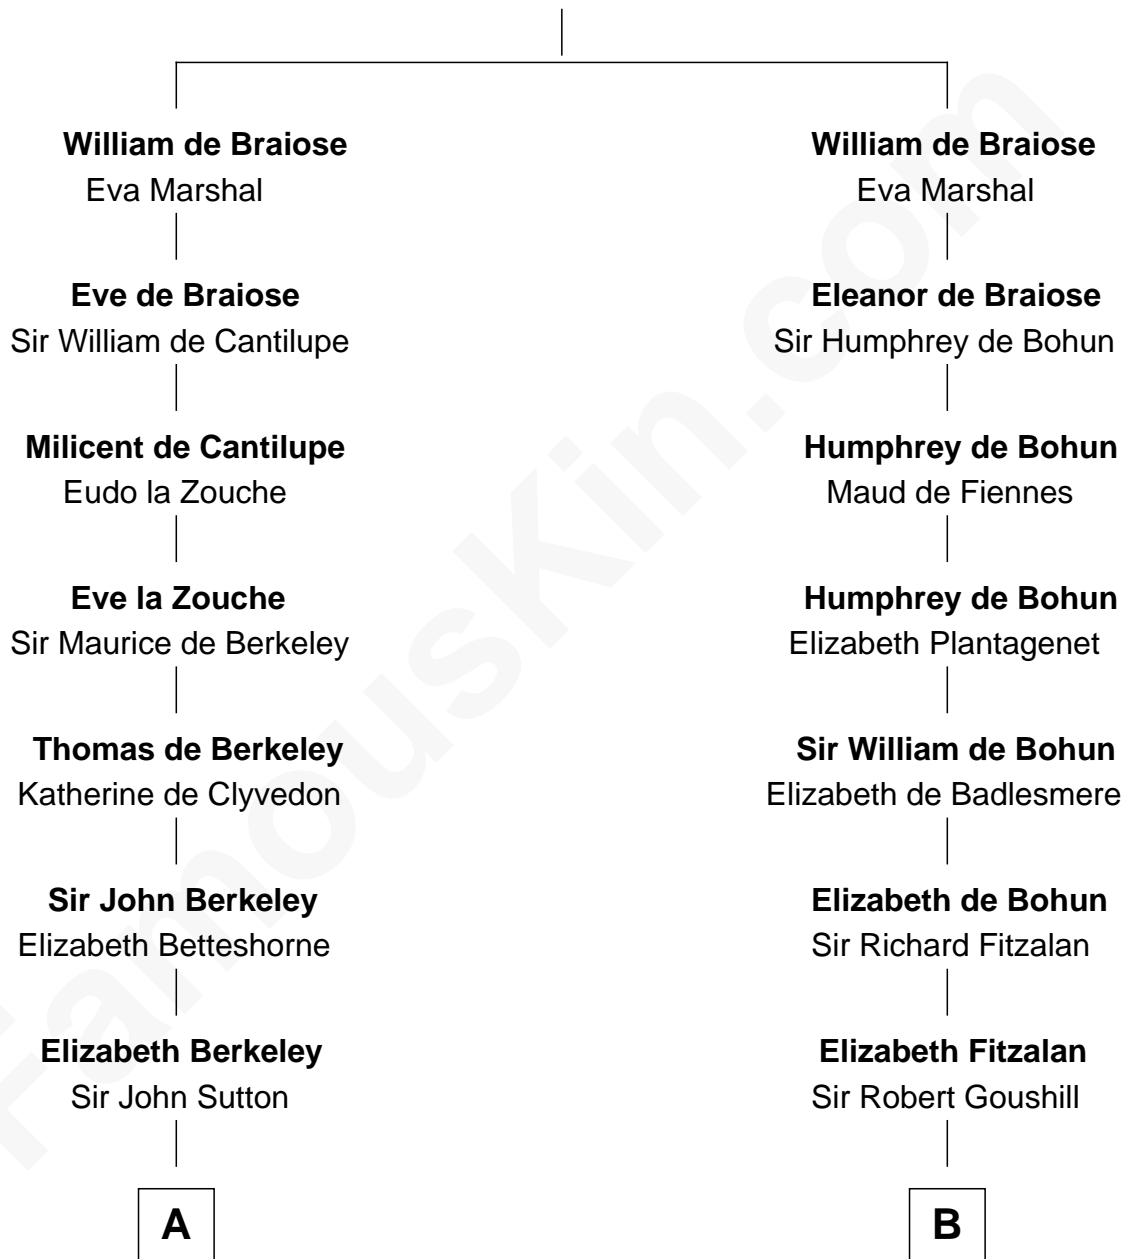

FamousKin.com

Relationship Chart of

Grover Cleveland

22nd and 24th U.S. President

18th cousin 1 time removed of

Thomas Sim Lee

2nd and 7th Governor of Maryland

Reginald de Braiose

FamousKin.com