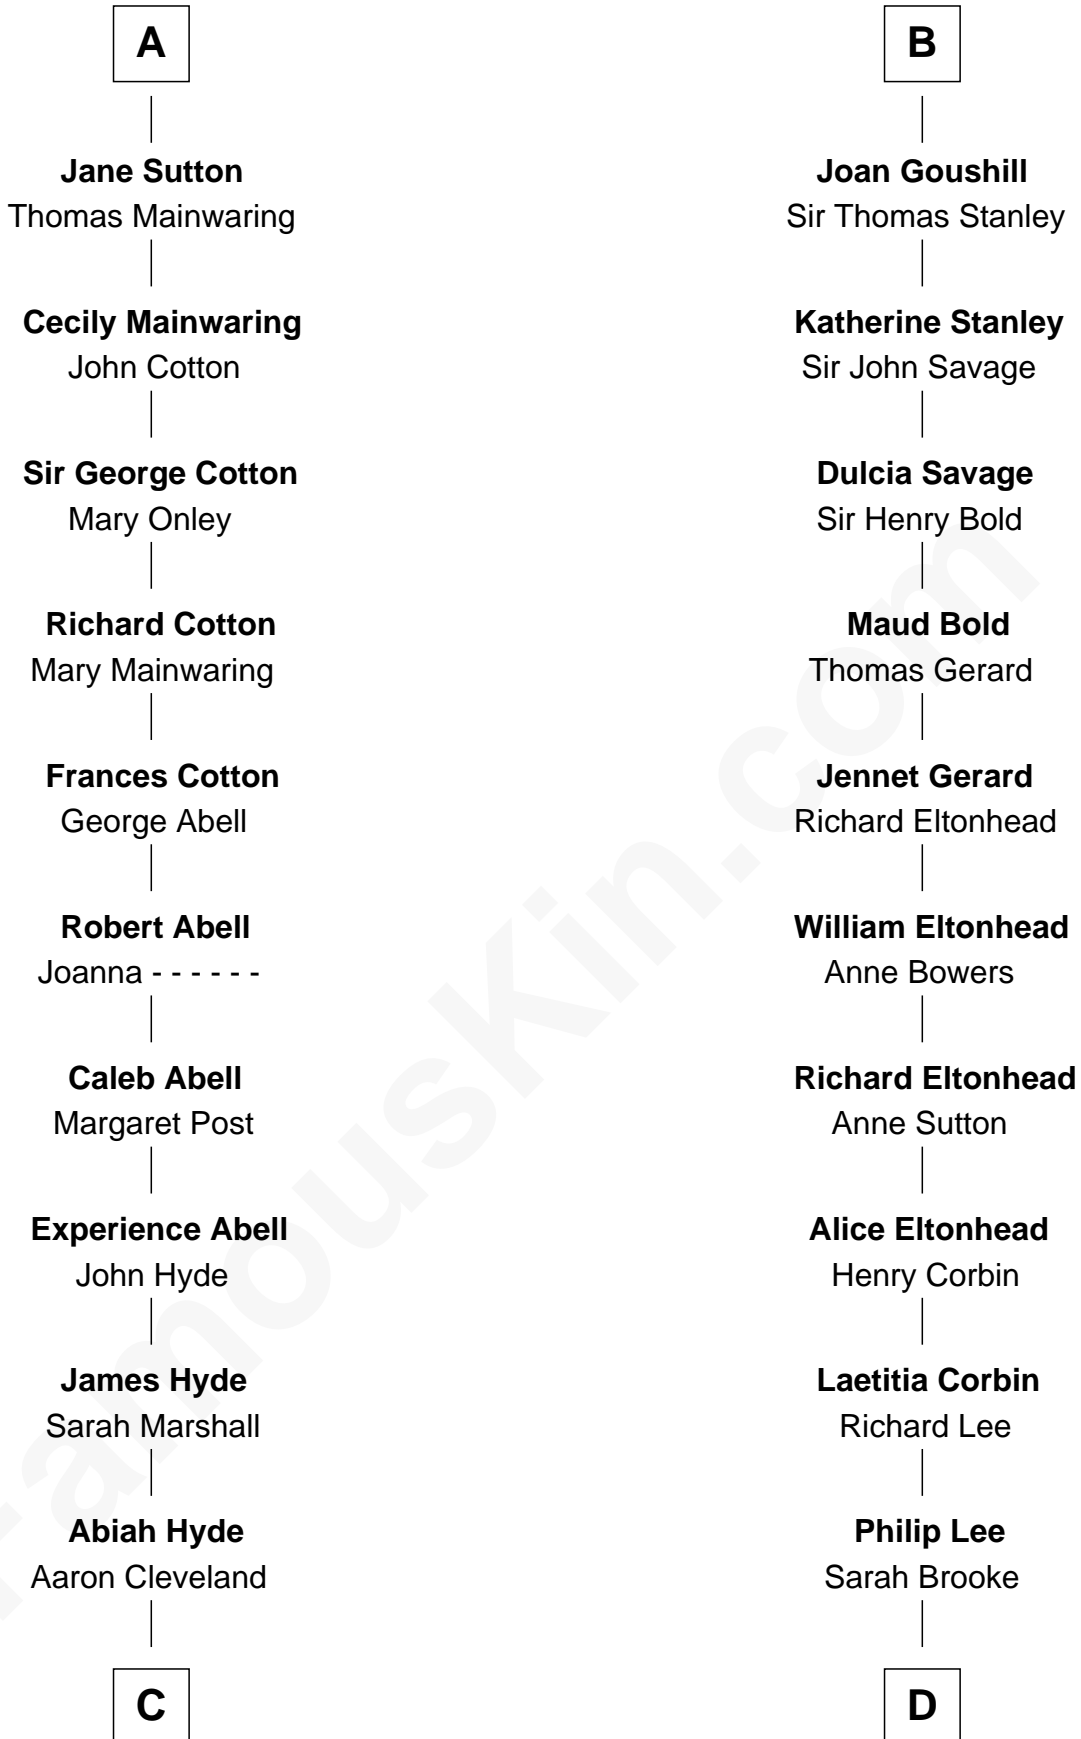

## Relationship Chart of

### Grover Cleveland

22nd and 24th U.S. President

18th cousin 1 time removed of

### Thomas Sim Lee

2nd and 7th Governor of Maryland

**Sir William Marshal**

Isabel de Clare

FamousKin.com