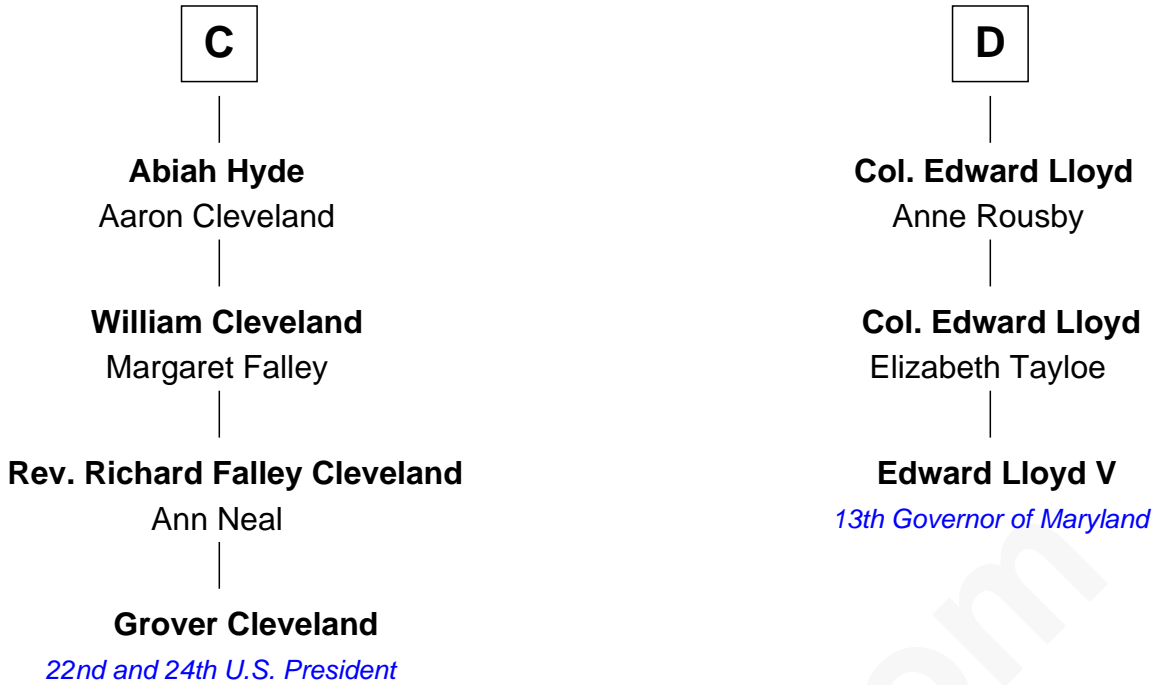

FamousKin.com

Relationship Chart of

Grover Cleveland

22nd and 24th U.S. President

19th cousin 1 time removed of

Edward Lloyd V

13th Governor of Maryland

Henry II, King of England

Eleanor Plantagenet

Richard Fitzalan

Sir Richard Fitzalan

Elizabeth de Bohun

Elizabeth Fitzalan

Sir Robert Goushill

B

FamousKin.com