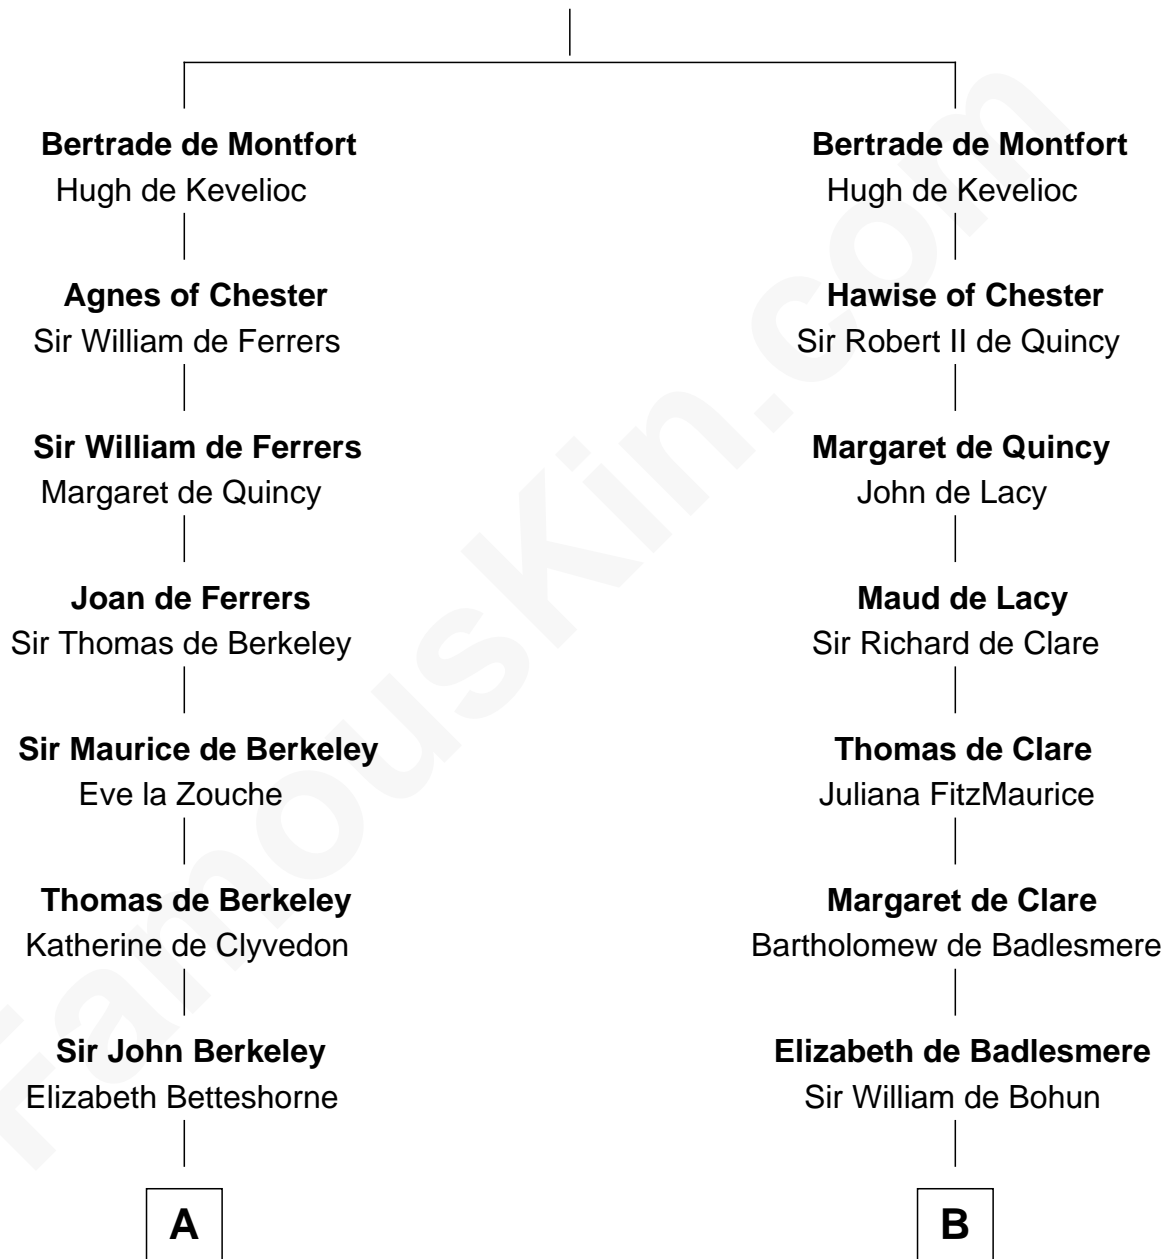

FamousKin.com

Relationship Chart of

Grover Cleveland

22nd and 24th U.S. President

20th cousin 1 time removed of

Edward Lloyd V

13th Governor of Maryland

Simon III de Montfort

Maud - - - - -

C

Abiah Hyde
Aaron Cleveland

William Cleveland
Margaret Falley

Rev. Richard Falley Cleveland
Ann Neal

Grover Cleveland
22nd and 24th U.S. President

D

Henrietta Maria Neale
Col. Philemon Lloyd

Edward Lloyd
Sarah Covington

Col. Edward Lloyd
Anne Rousby

Col. Edward Lloyd
Elizabeth Tayloe

Edward Lloyd V
13th Governor of Maryland

FamousKin.com