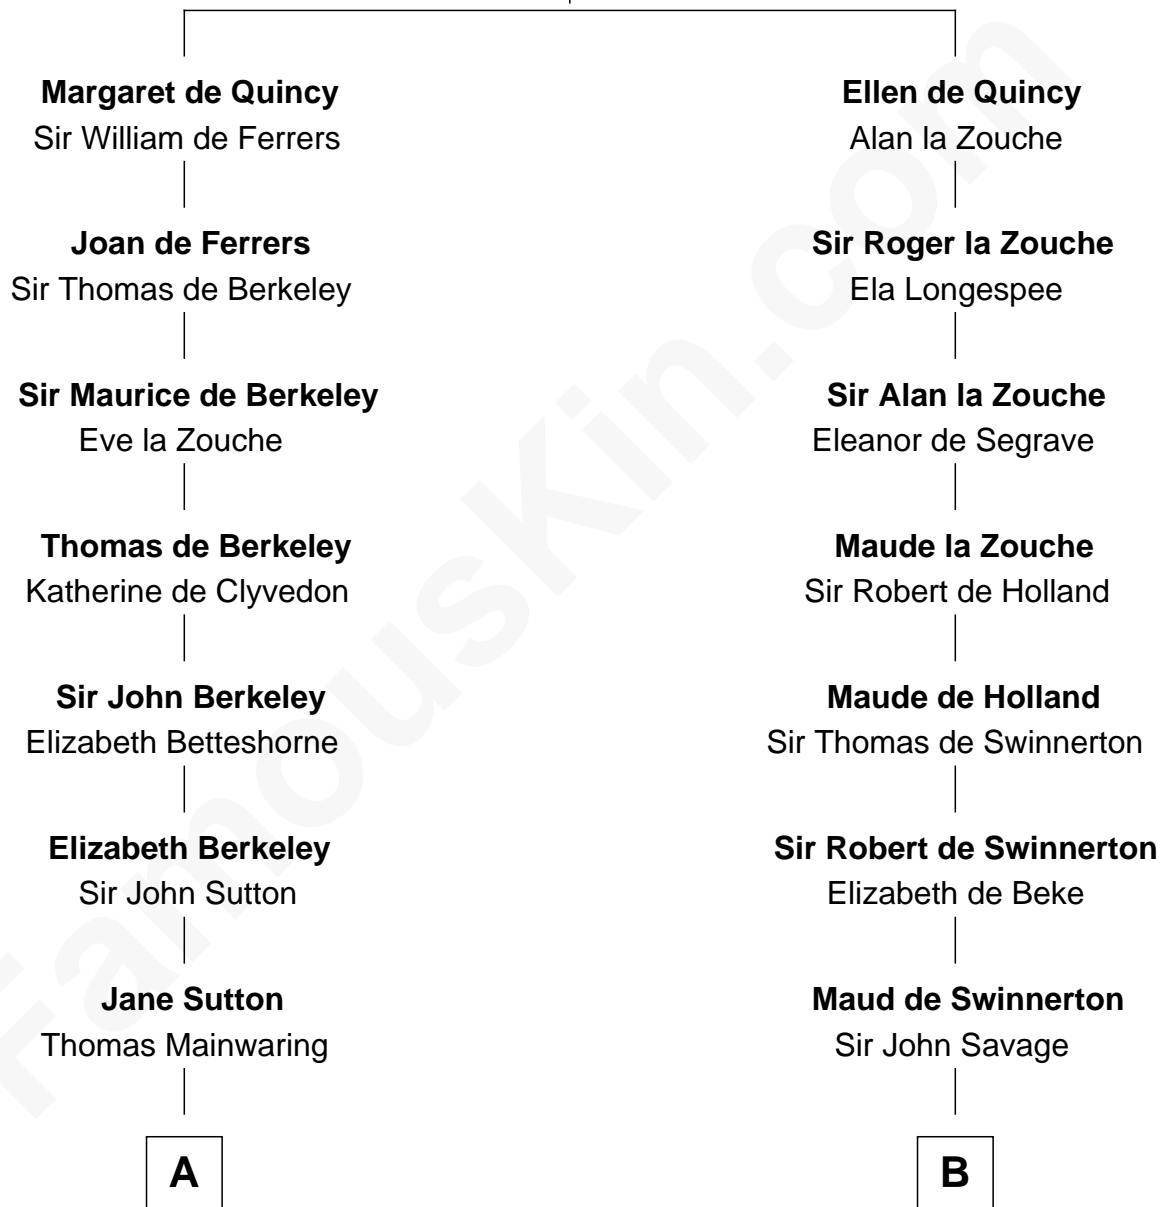

## Relationship Chart of

### Grover Cleveland

22nd and 24th U.S. President

18th cousin 1 time removed of

### Edward Lloyd V

13th Governor of Maryland

**Sir Roger de Quincy**

Helen of Galloway

FamousKin.com