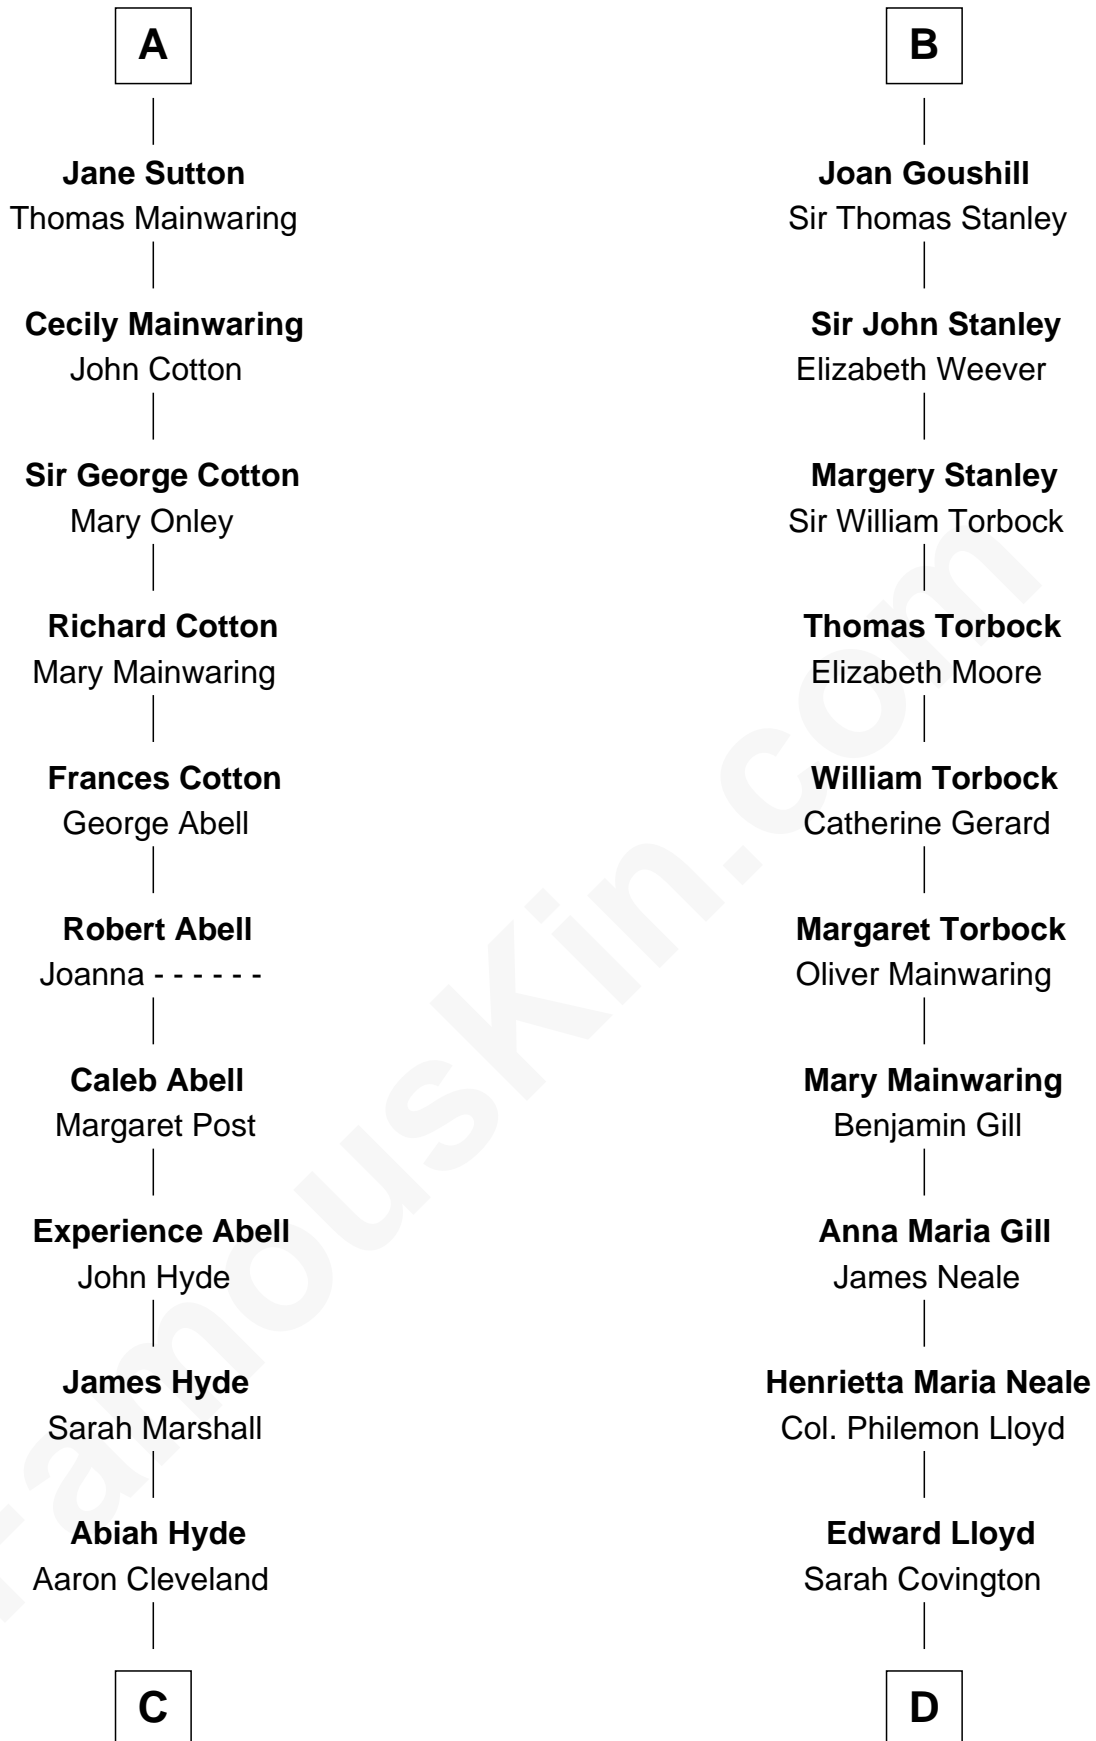

FamousKin.com Relationship Chart of

Grover Cleveland

22nd and 24th U.S. President

19th cousin of

Edward Lloyd V

13th Governor of Maryland

Sir William Marshal

Isabel de Clare

FamousKin.com