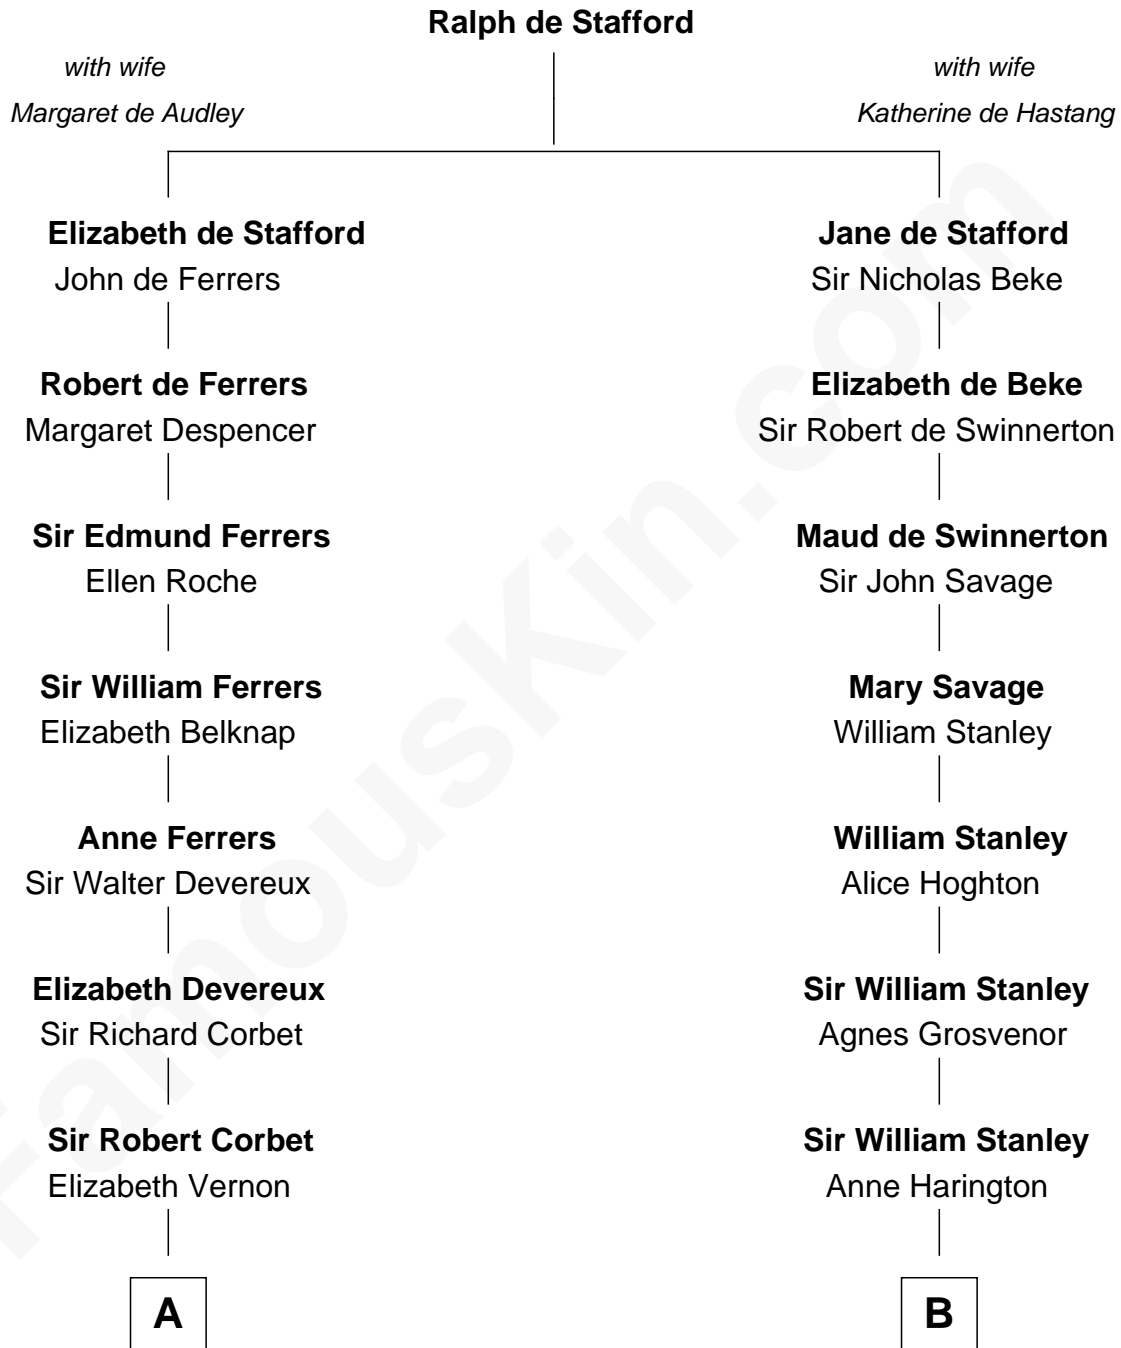

FamousKin.com

Relationship Chart of

Grover Cleveland

22nd and 24th U.S. President

17th cousin 1 time removed of

Henry Lloyd

40th Governor of Maryland

C

Rev. Richard Falley Cleveland

Ann Neal

Grover Cleveland

22nd and 24th U.S. President

FamousKin.com