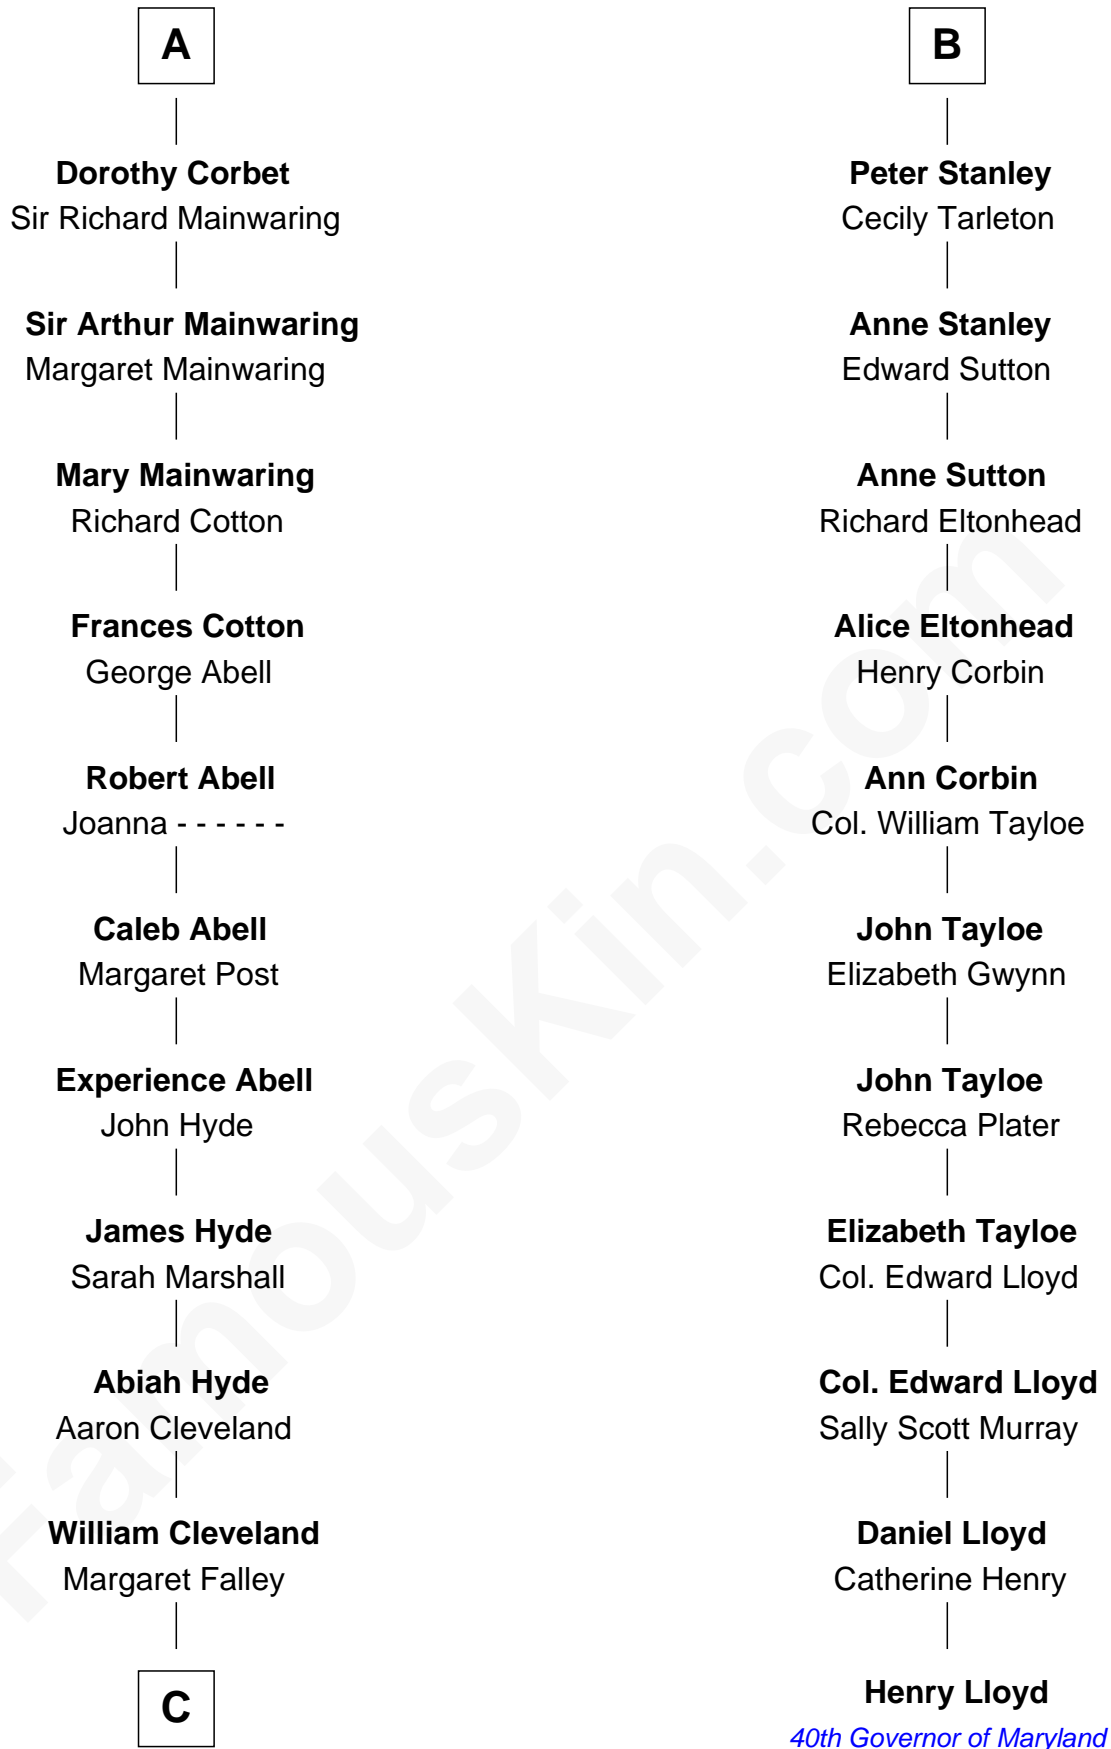

FamousKin.com

Relationship Chart of

Grover Cleveland

22nd and 24th U.S. President

17th cousin 1 time removed of

Henry Lloyd

40th Governor of Maryland

C

Rev. Richard Falley Cleveland

Ann Neal

Grover Cleveland

22nd and 24th U.S. President

FamousKin.com