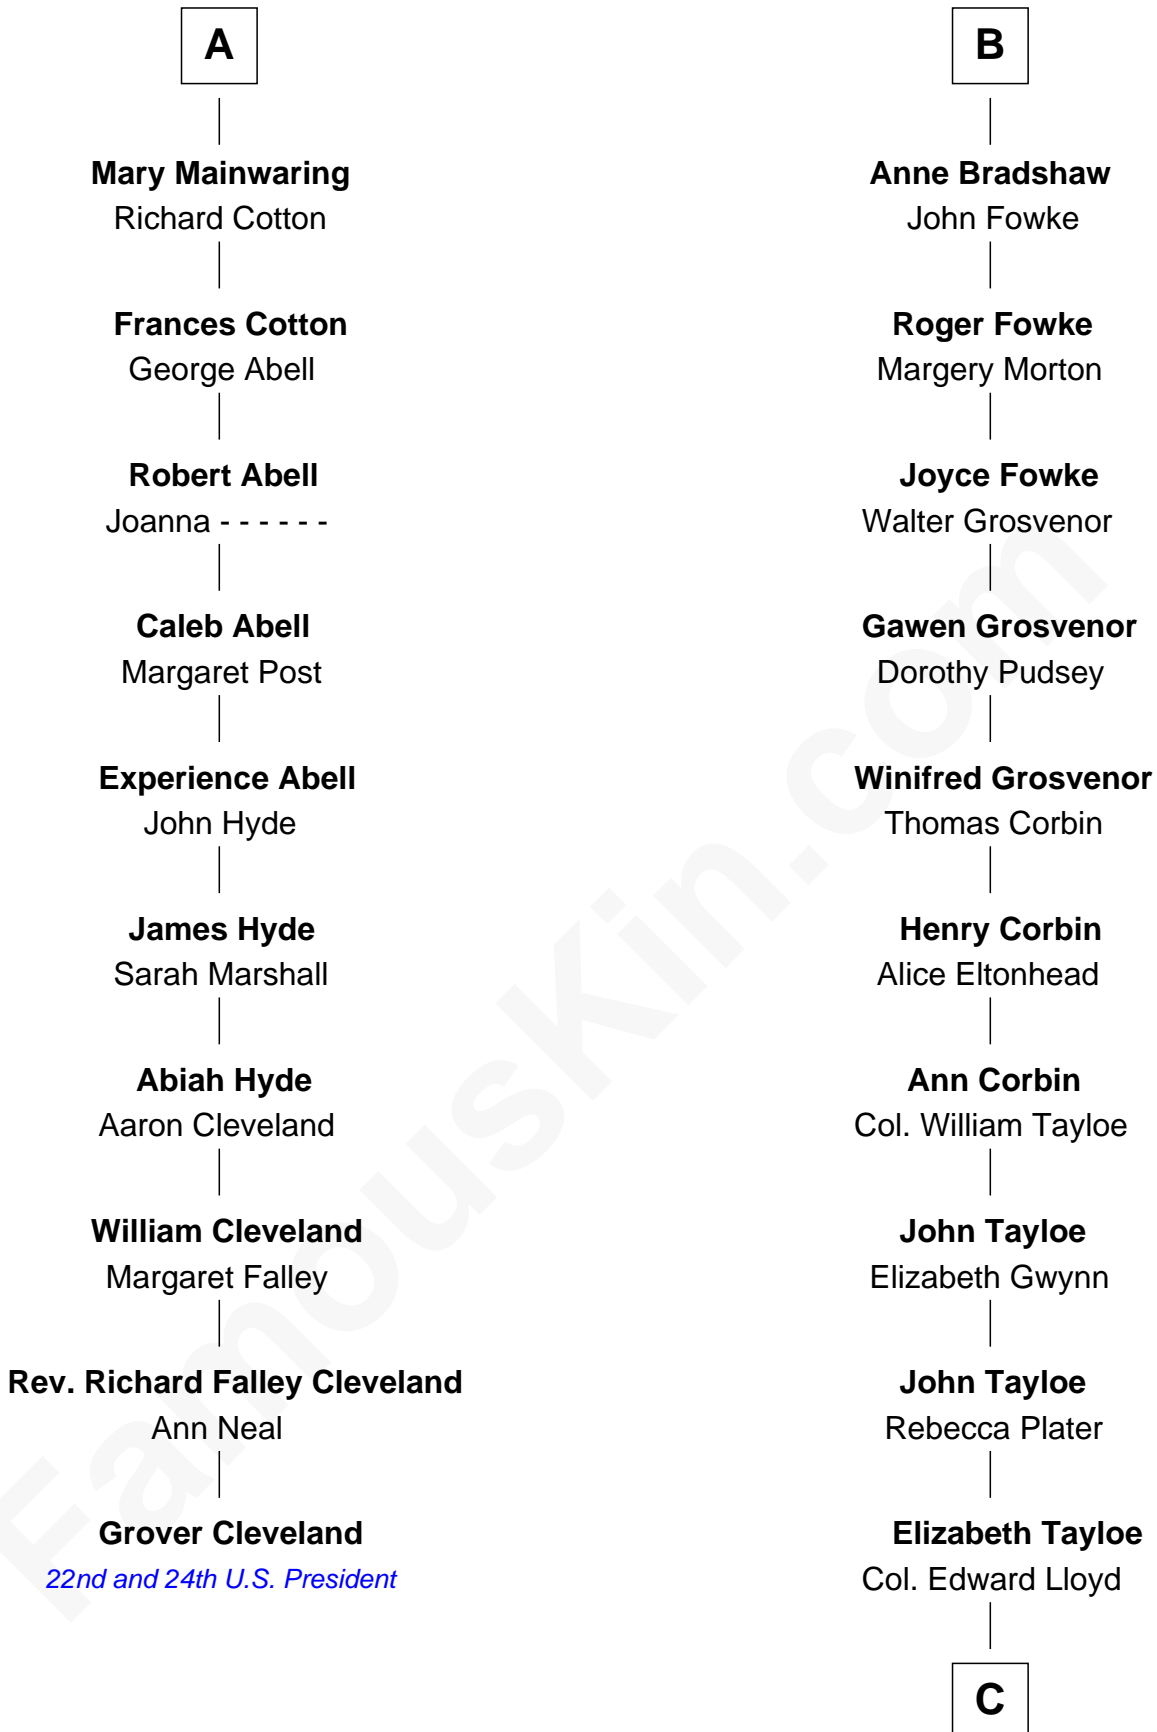

FamousKin.com

Relationship Chart of

Grover Cleveland

22nd and 24th U.S. President

16th cousin 3 times removed of

Henry Lloyd

40th Governor of Maryland

John de Welles

Maud de Roos

C

Col. Edward Lloyd

Sally Scott Murray

Daniel Lloyd

Catherine Henry

Henry Lloyd

40th Governor of Maryland