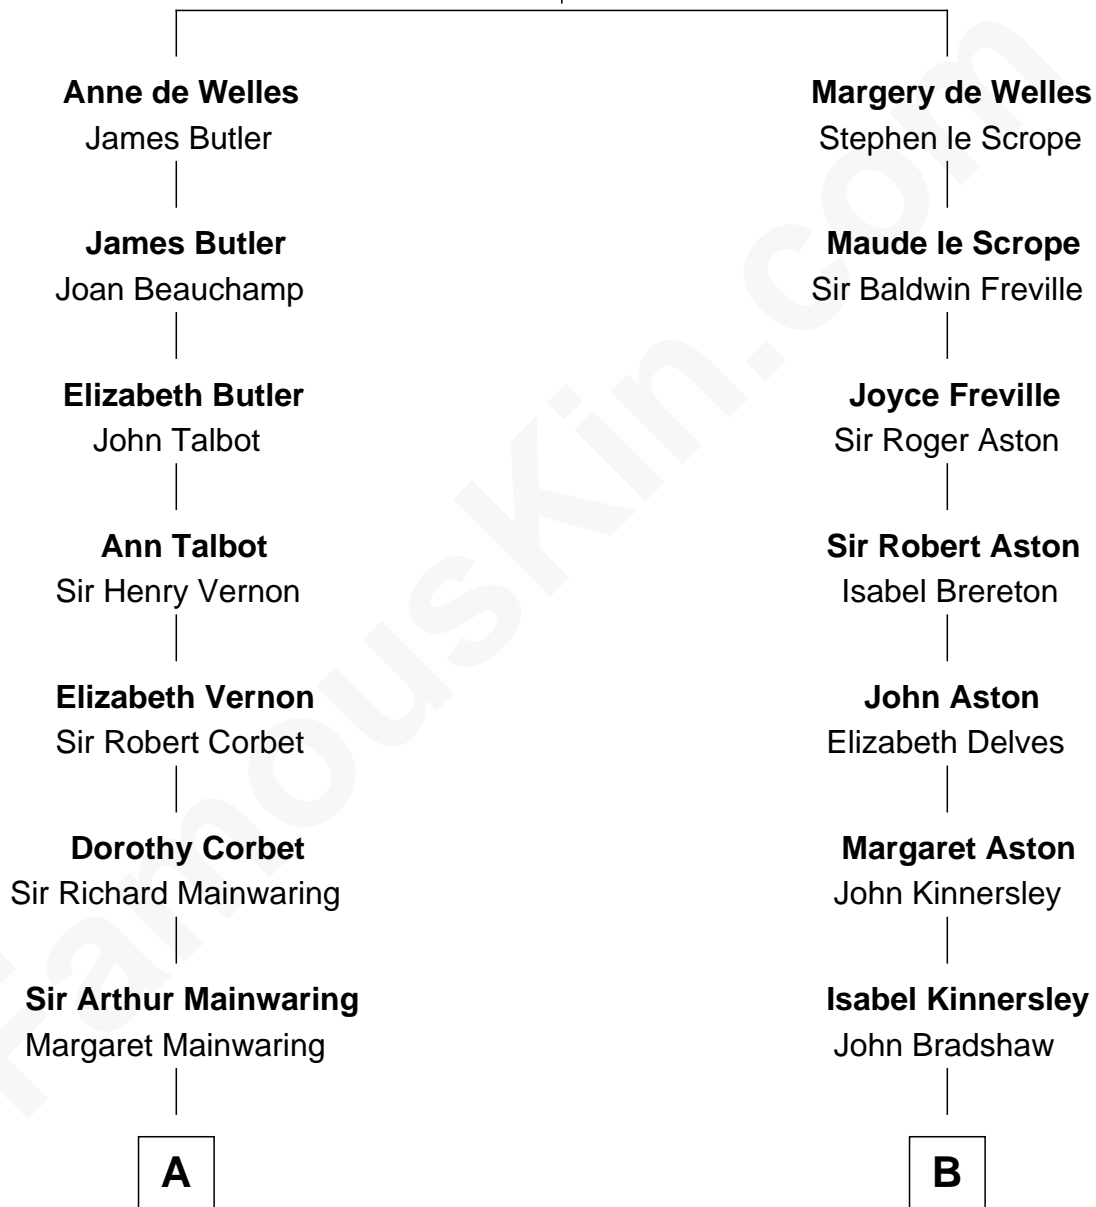

FamousKin.com

Relationship Chart of

Grover Cleveland

22nd and 24th U.S. President

16th cousin 3 times removed of

Henry Lloyd

40th Governor of Maryland

John de Welles

Maud de Roos

C

Col. Edward Lloyd

Sally Scott Murray

Daniel Lloyd

Catherine Henry

Henry Lloyd

40th Governor of Maryland