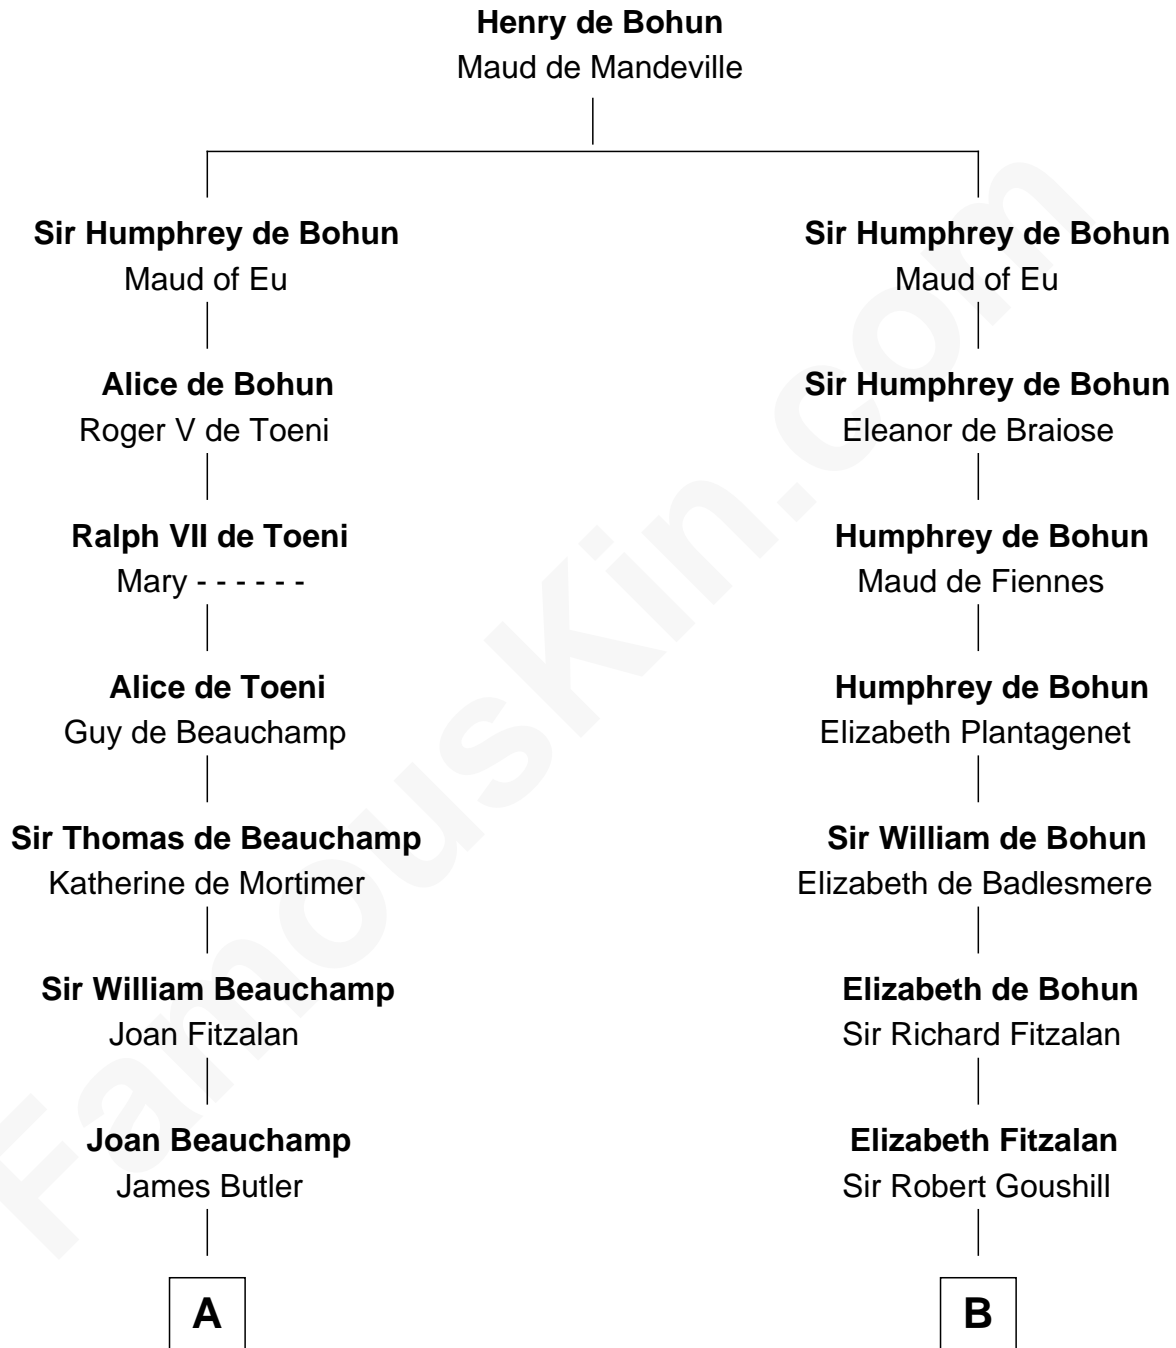

## Relationship Chart of

### Grover Cleveland

22nd and 24th U.S. President

19th cousin 2 times removed of

### Charles Goldsborough

16th Governor of Maryland

**C**

**James Hyde**  
Sarah Marshall

**Abiah Hyde**  
Aaron Cleveland

**William Cleveland**  
Margaret Falley

**Rev. Richard Falley Cleveland**  
Ann Neal

**Grover Cleveland**  
*22nd and 24th U.S. President*

**D**

**William Tilghman**  
Margaret Lloyd

**Anna Maria Tilghman**  
Charles Goldsborough

**Charles Goldsborough**  
*16th Governor of Maryland*

FamousKin.com