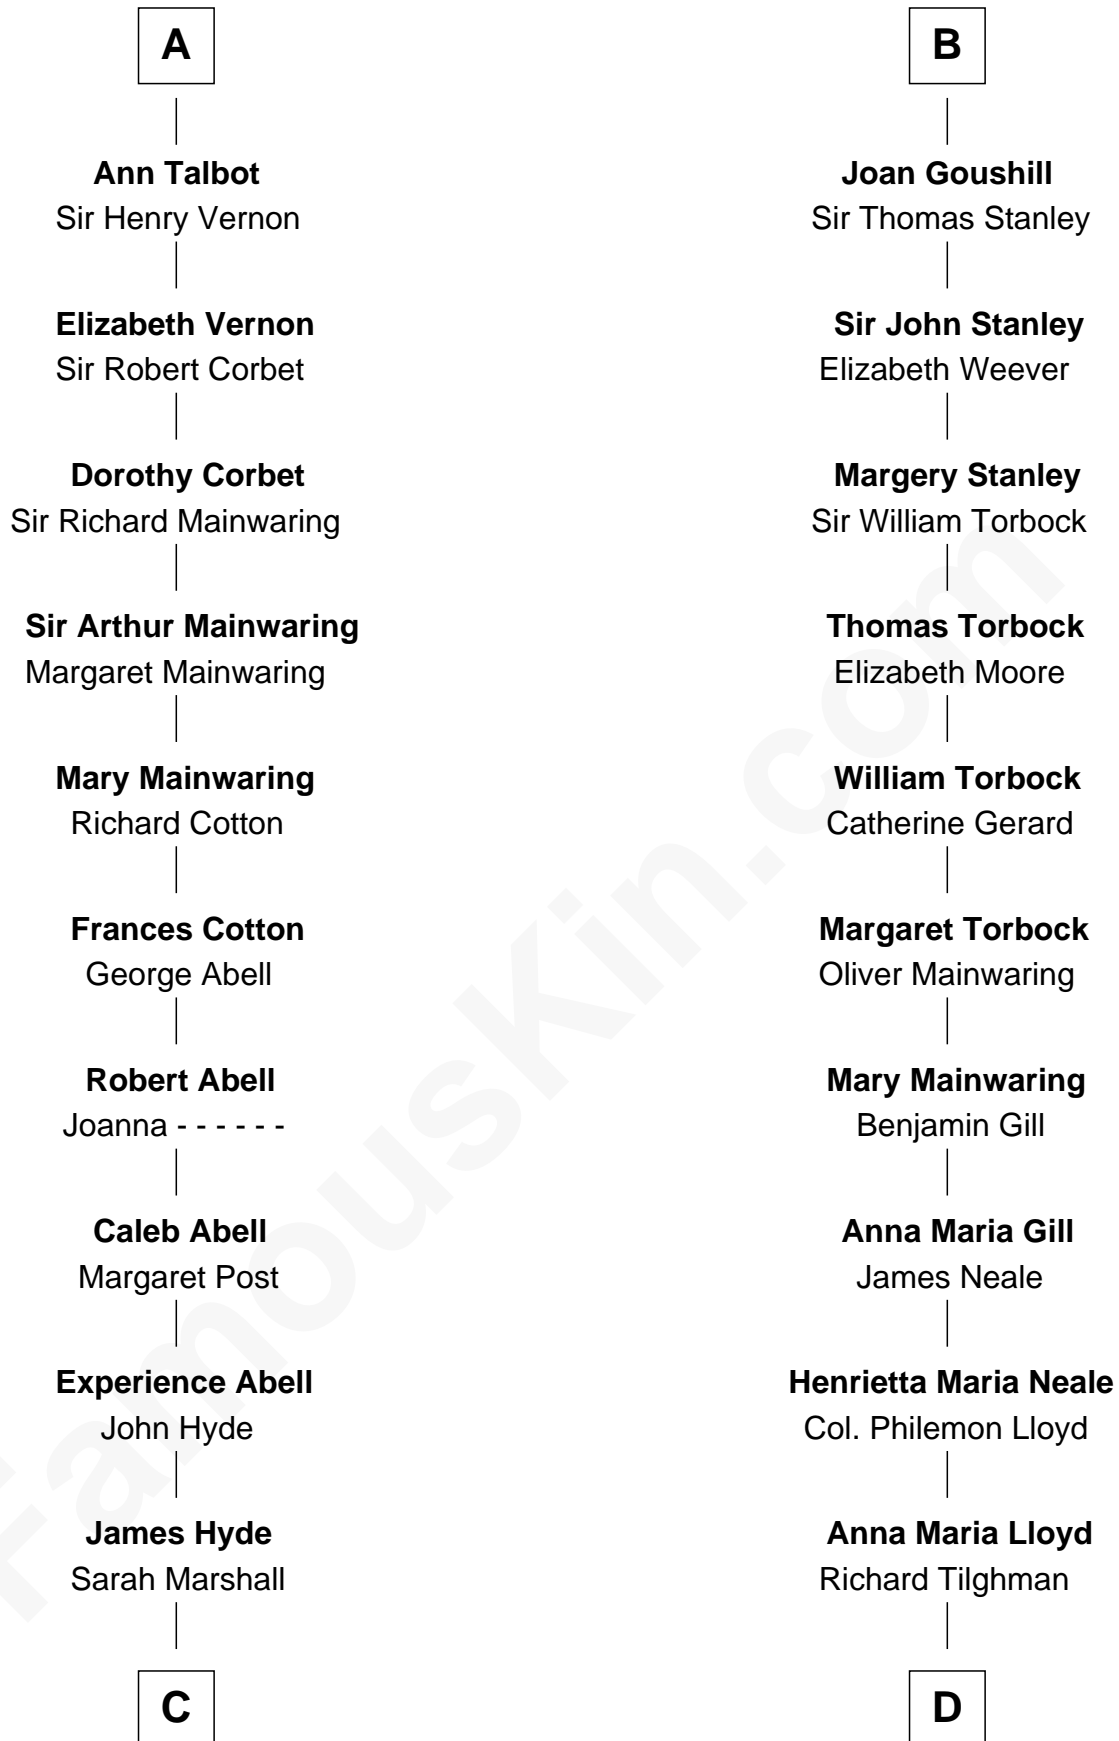

## Relationship Chart of

### Grover Cleveland

22nd and 24th U.S. President

19th cousin 1 time removed of

### Charles Goldsborough

16th Governor of Maryland

**Sir Geoffrey FitzPiers**

Aveline de Clare

FamousKin.com