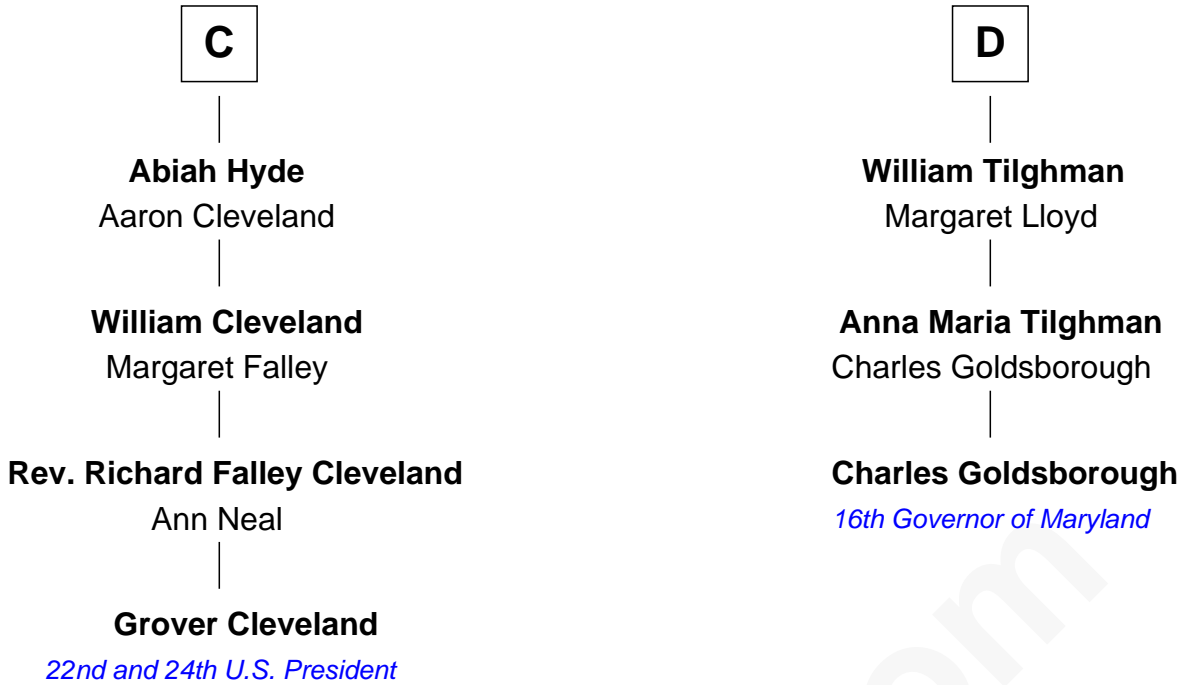

## Relationship Chart of

### Grover Cleveland

22nd and 24th U.S. President

19th cousin 1 time removed of

### Charles Goldsborough

16th Governor of Maryland

**Sir Geoffrey FitzPiers**

Aveline de Clare

FamousKin.com