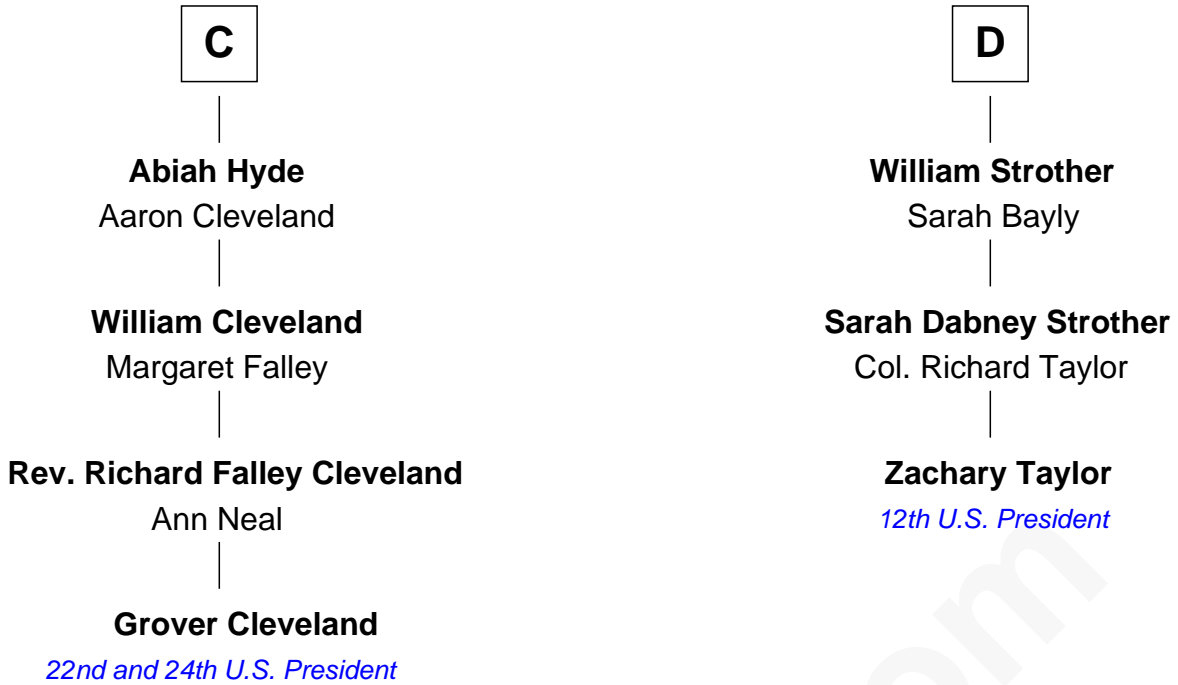

FamousKin.com Relationship Chart of

Grover Cleveland

22nd and 24th U.S. President

19th cousin 1 time removed of

Zachary Taylor

12th U.S. President

William Mauduit
Alice de Newburgh

Isabel Mauduit
Sir William de Beauchamp

William de Beauchamp
Maud FitzJohn

Guy de Beauchamp
Alice de Toeni

Sir Thomas de Beauchamp
Katherine de Mortimer

Sir William Beauchamp
Joan Fitzalan

Joan Beauchamp
James Butler

Elizabeth Butler
John Talbot

A

Isabel Mauduit
Sir William de Beauchamp

Sir Walter de Beauchamp
Alice de Tony

Giles de Beauchamp
Catherine de Bures

John de Beauchamp
Elizabeth - - - - -

Sir William de Beauchamp
Catherine de Ufflete

John de Beauchamp
Margaret Ferrers

Sir Richard de Beauchamp
Elizabeth Stafford

B

FamousKin.com