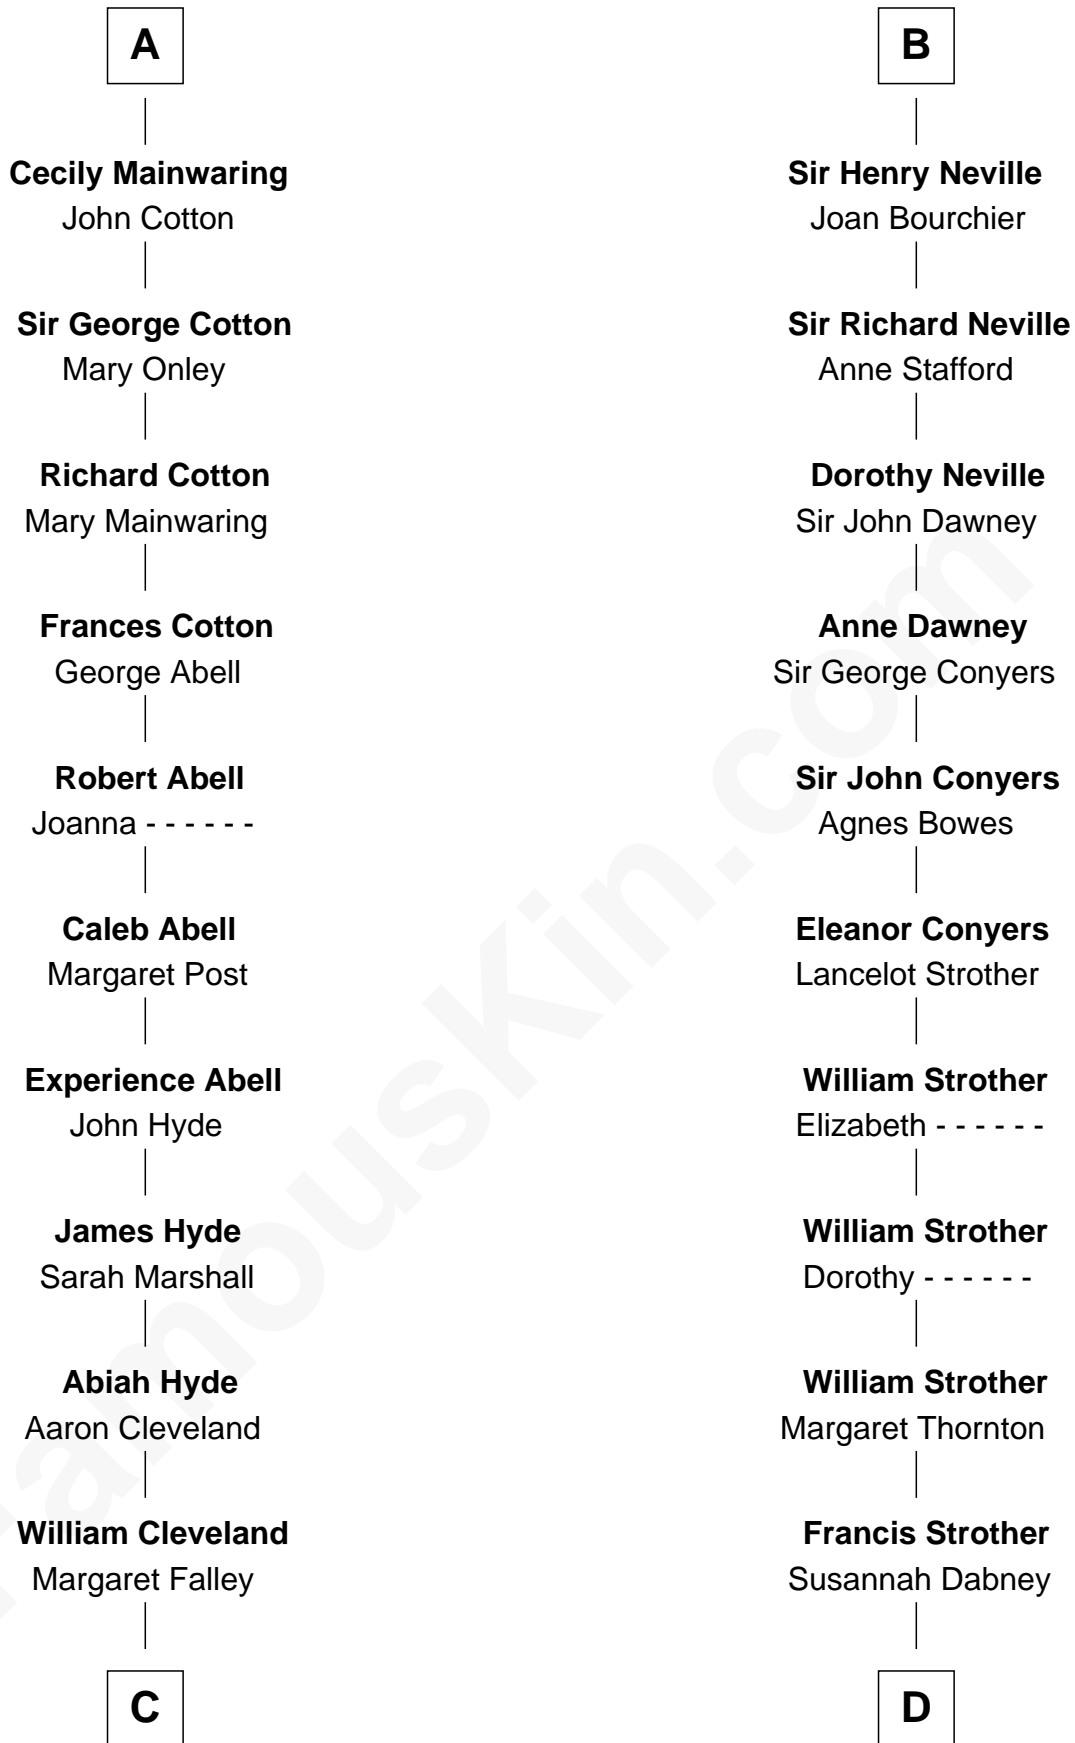

## Relationship Chart of

### Grover Cleveland

22nd and 24th U.S. President

18th cousin 1 time removed of

**Zachary Taylor**

12th U.S. President

**Sir Roger de Quincy**

Helen of Galloway

FamousKin.com