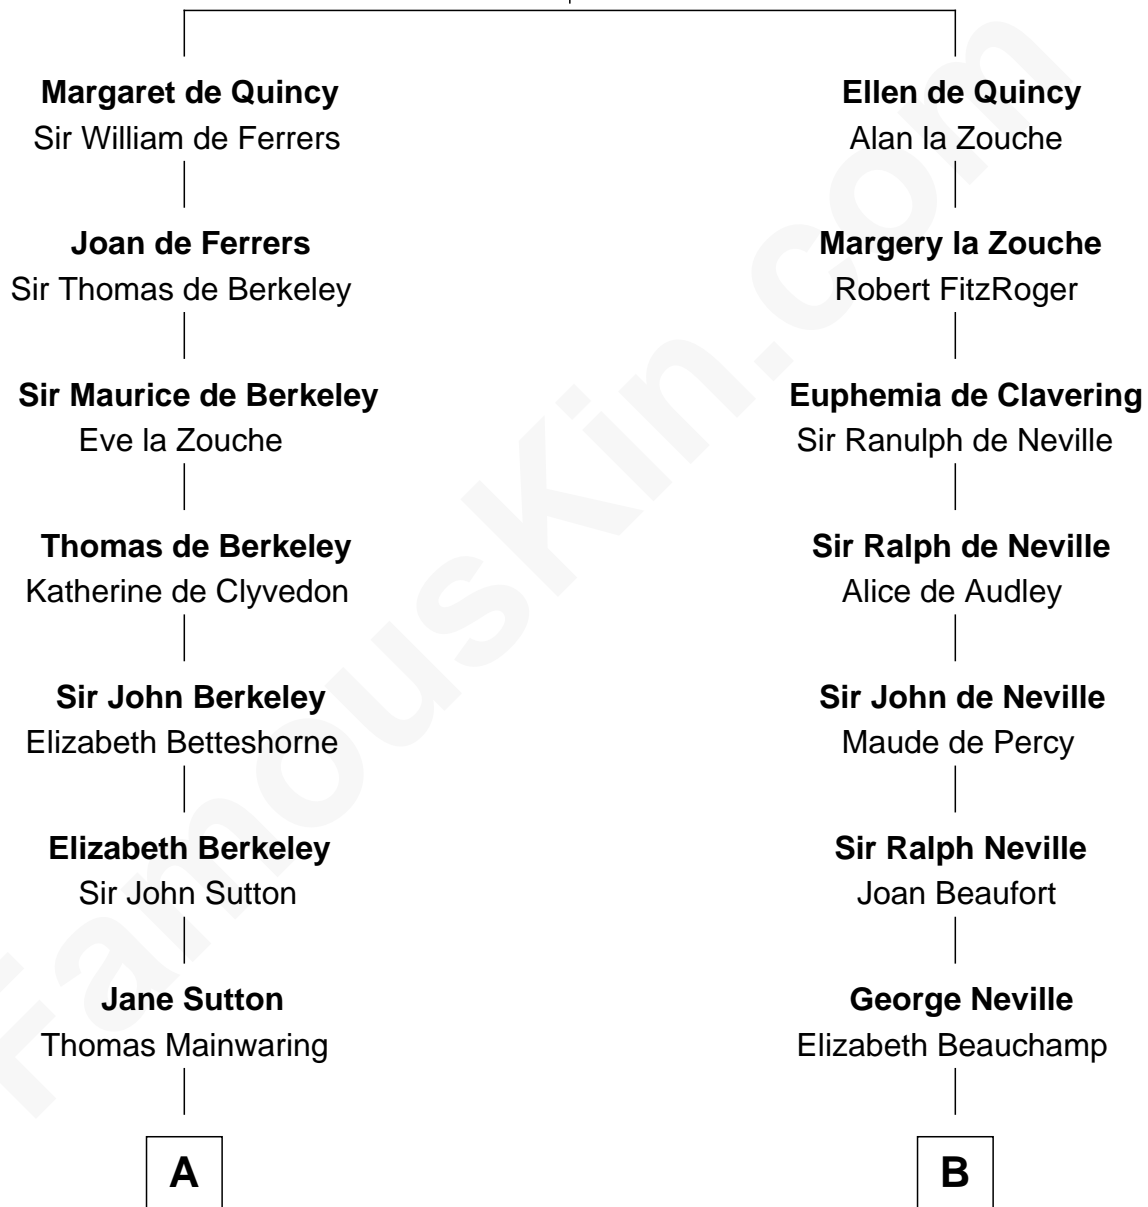

## Relationship Chart of

### Grover Cleveland

22nd and 24th U.S. President

18th cousin 1 time removed of

**Zachary Taylor**

12th U.S. President

**Sir Roger de Quincy**

Helen of Galloway

FamousKin.com