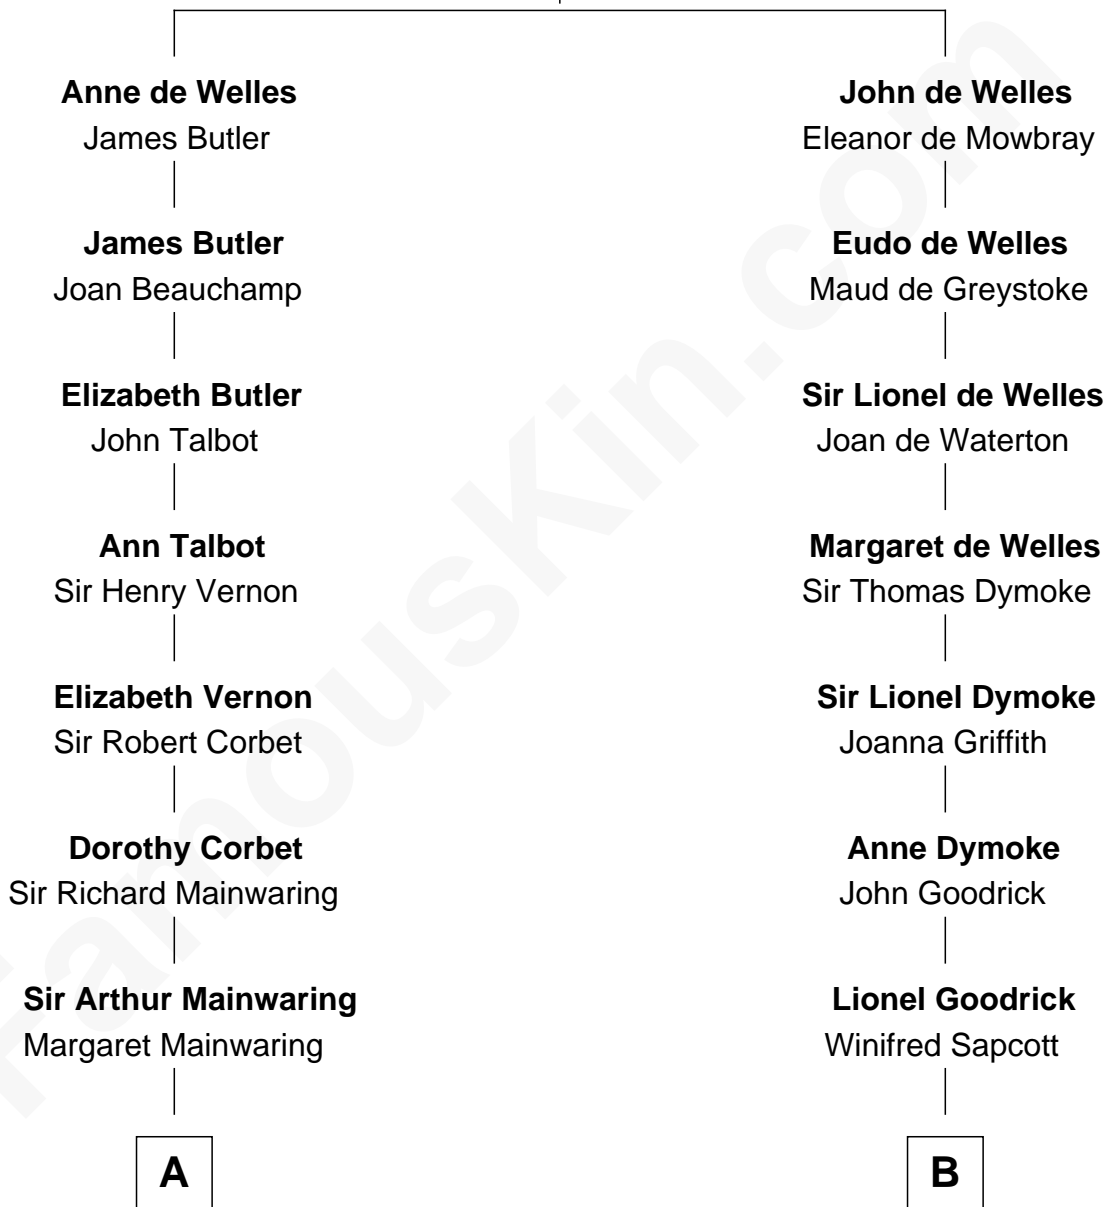

## Relationship Chart of

### Grover Cleveland

22nd and 24th U.S. President

16th cousin 4 times removed of

**Dave Cowens**

NBA Hall of Famer

**John de Welles**

Maud de Roos

**C**

**Charles Albert Atwood**

Mina Sylvia Cundiff

**Stanley True Atwood**

Dorothy Ann Ulrich

**Ruth Ellen Atwood**

John Joseph Cowens

**Dave Cowens**

*NBA Hall of Famer*