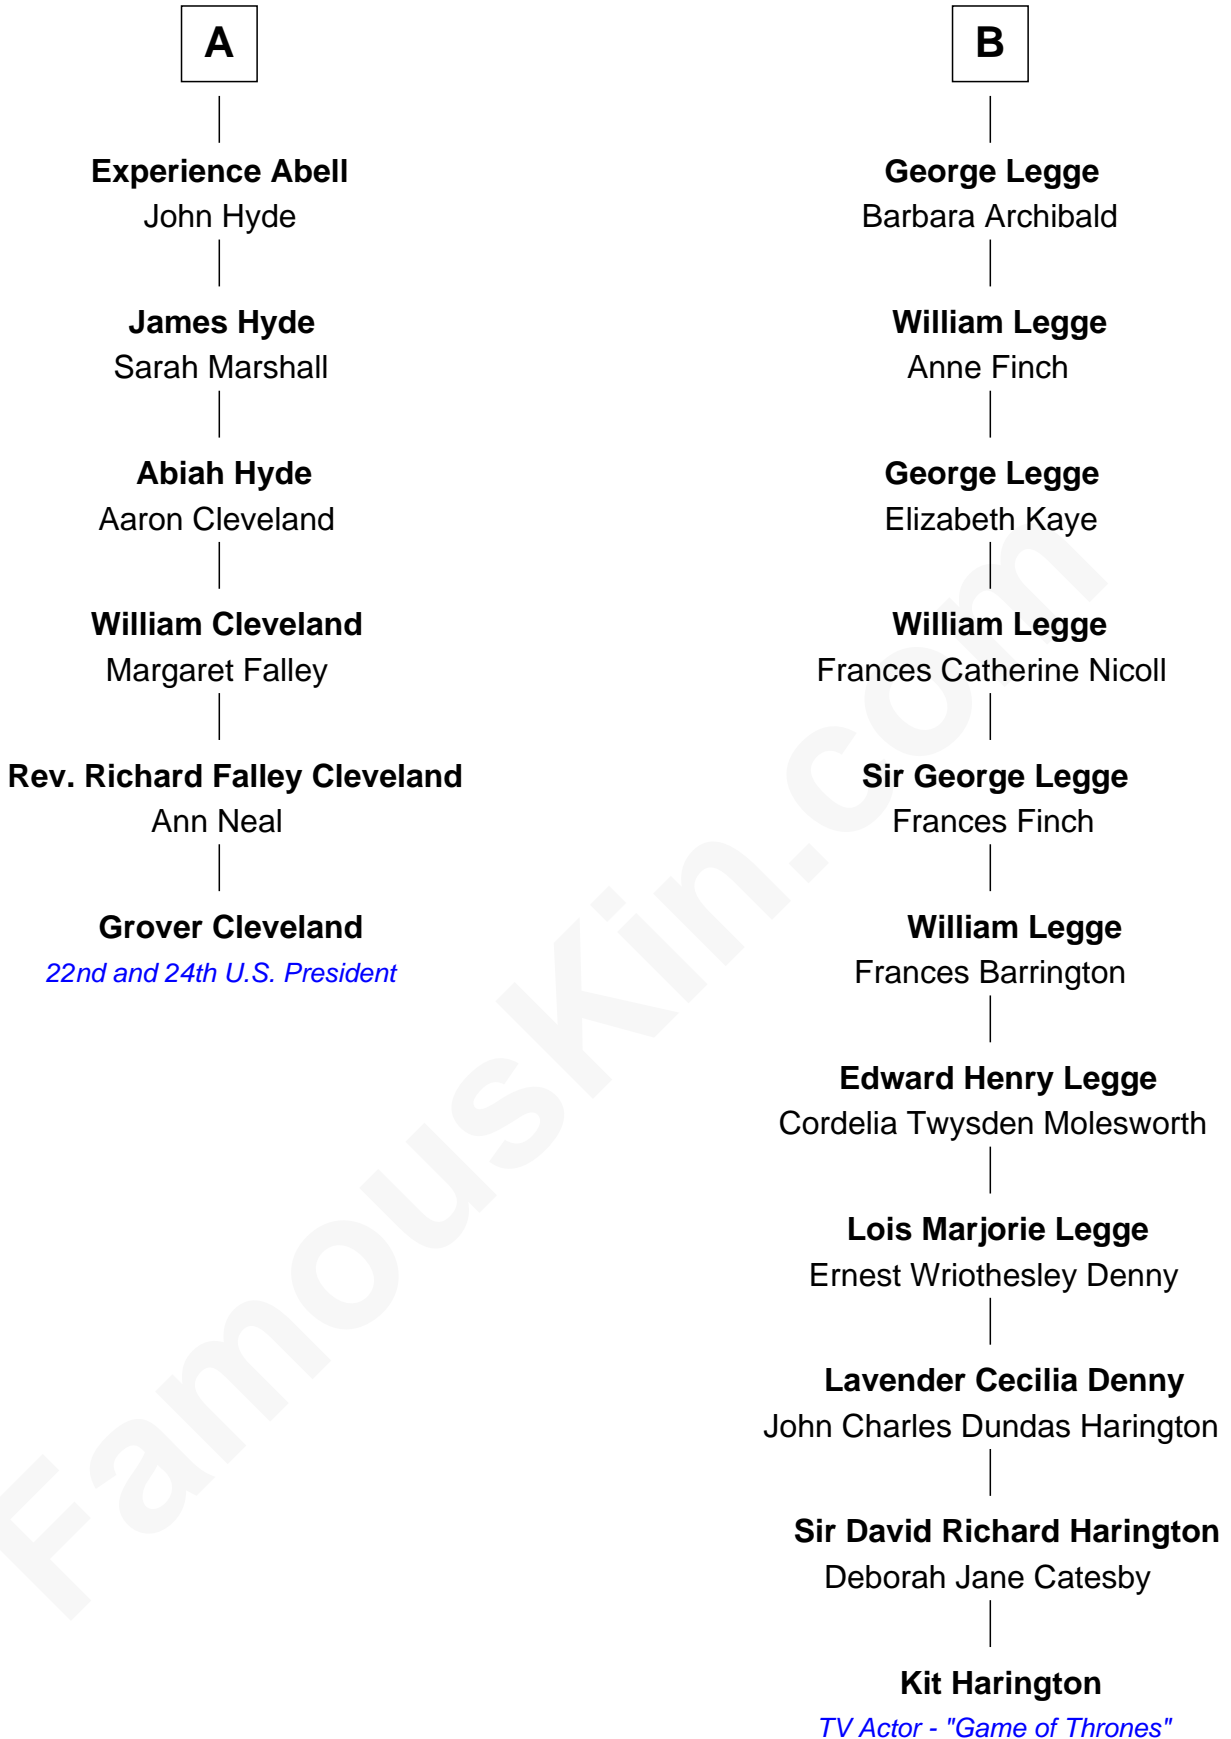

FamousKin.com

Relationship Chart of

Grover Cleveland

22nd and 24th U.S. President

12th cousin 5 times removed of

Kit Harington

TV Actor - "Game of Thrones"

Sir John Sutton
Elizabeth Berkeley

Jane Sutton
Thomas Mainwaring

Cecily Mainwaring
John Cotton

Sir George Cotton
Mary Onley

Richard Cotton
Mary Mainwaring

Frances Cotton
George Abell

Robert Abell
Joanna - - - - -

Caleb Abell
Margaret Post

A

Sir Edmund Sutton
Joyce Tiptoft

Sir John Sutton
Anne Clarell

Margaret Sutton
John Butler

William Butler
Margaret Greeke

Margaret Butler
Lawrence Washington

Sir William Washington
Anne Villiers

Elizabeth Washington
Col. William Legge

B

Kit Harington photo by [Gage Skidmore](#) (CC BY-SA 2.0)