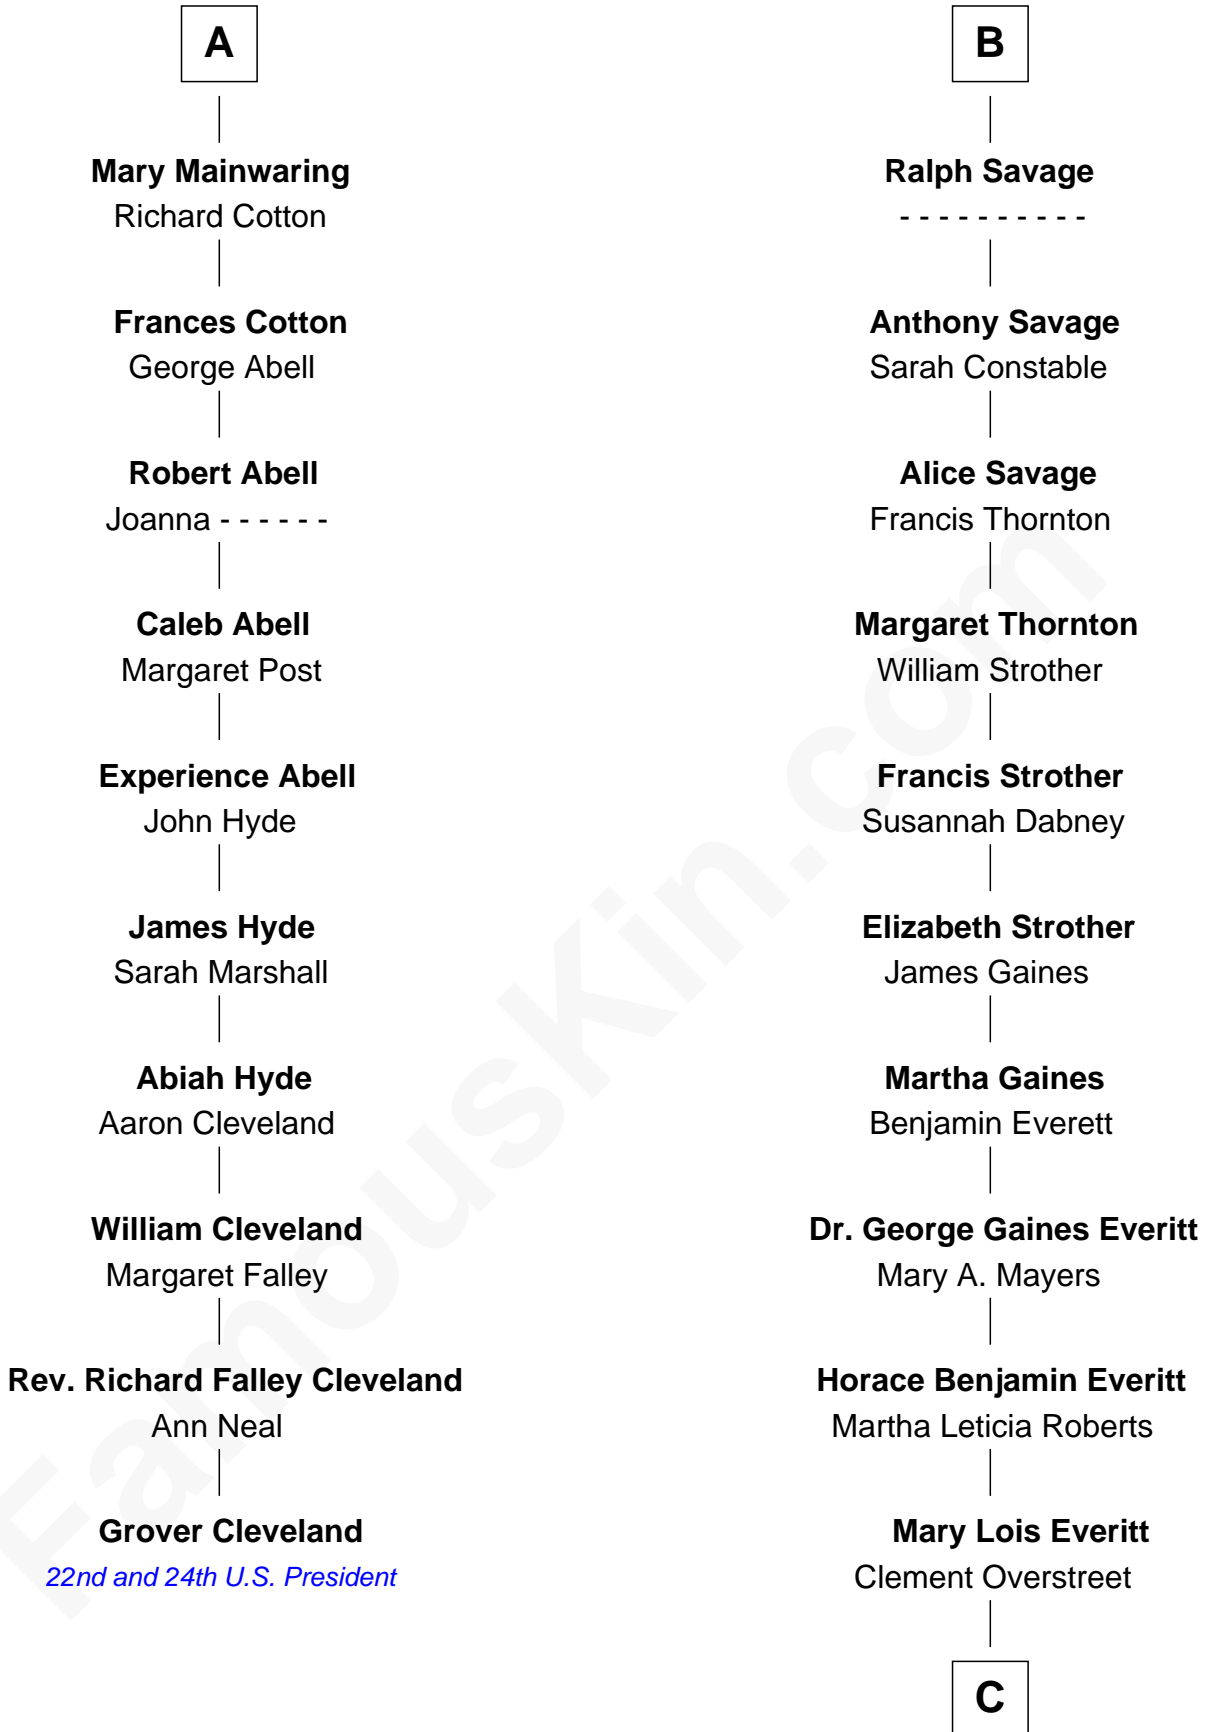

FamousKin.com

Relationship Chart of

Grover Cleveland

22nd and 24th U.S. President

16th cousin 2 times removed of

William H. Macy

TV and Movie Actor

Sir Richard Fitzalan

Elizabeth de Bohun

C

Lois Elizabeth Overstreet

William Hall Macy

William H. Macy

TV and Movie Actor

FamousKin.com