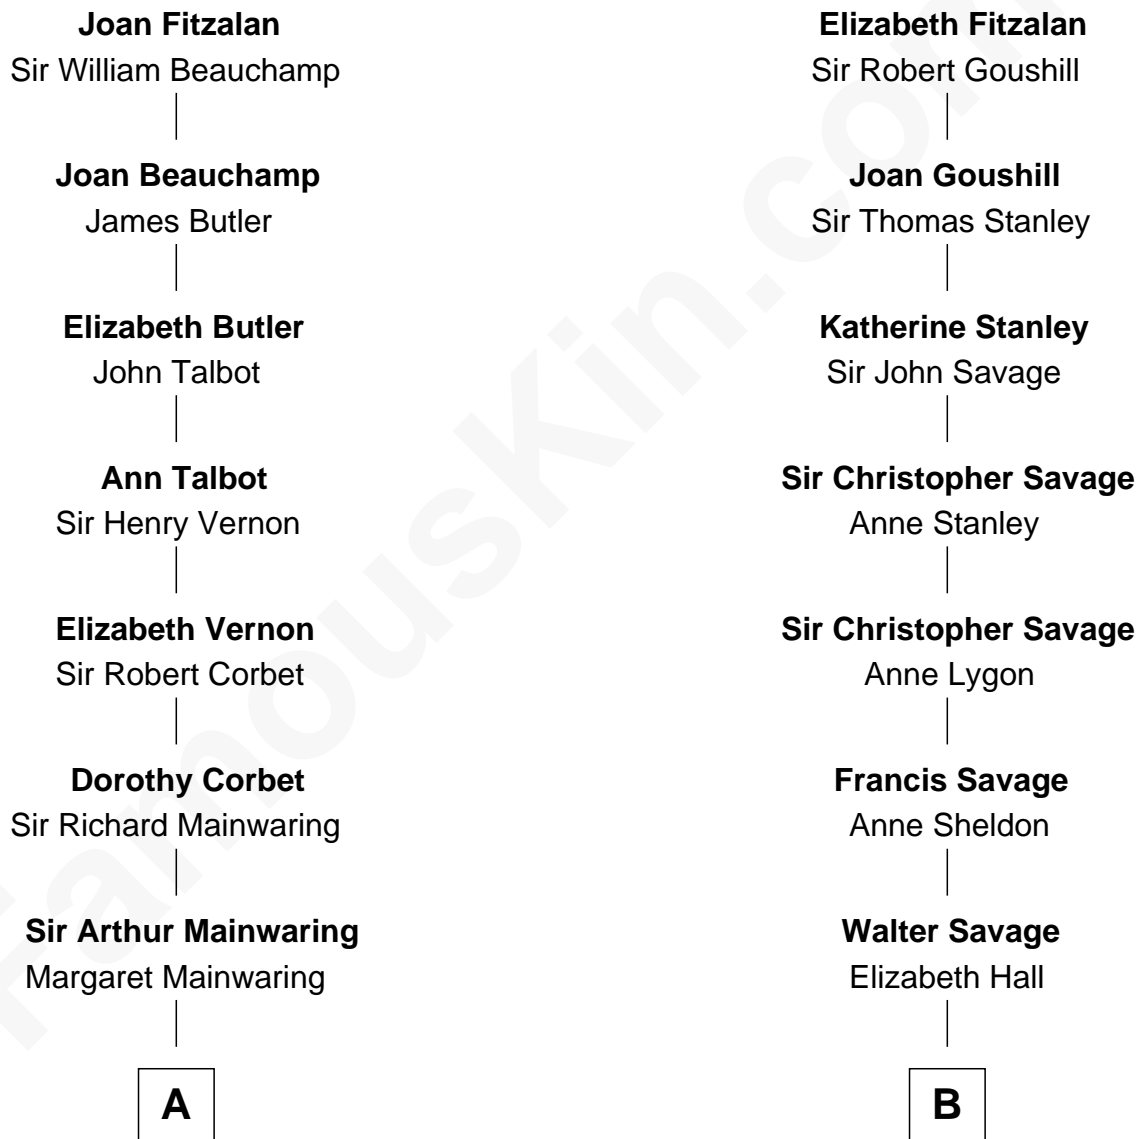

FamousKin.com

Relationship Chart of

Grover Cleveland

22nd and 24th U.S. President

16th cousin 2 times removed of

William H. Macy

TV and Movie Actor

Sir Richard Fitzalan

Elizabeth de Bohun

C

Lois Elizabeth Overstreet

William Hall Macy

William H. Macy

TV and Movie Actor

FamousKin.com