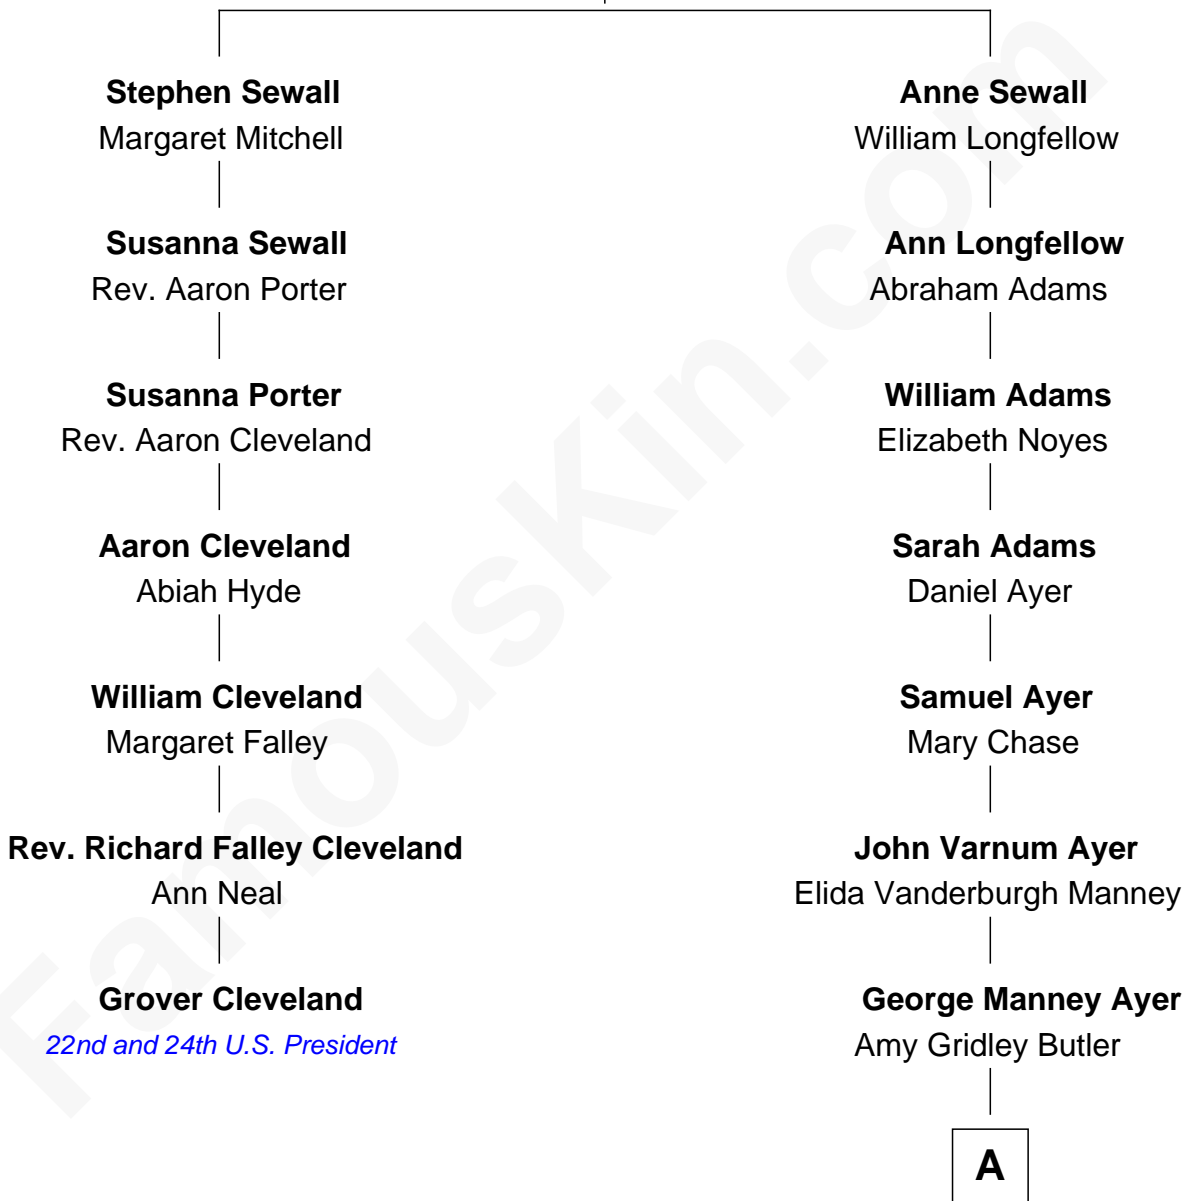

FamousKin.com

Relationship Chart of

Grover Cleveland

22nd and 24th U.S. President

6th cousin 3 times removed of

Gerald Ford

38th U.S. President

Henry Sewall

Jane Dummer

A

—
Adele Augusta Ayer
Levi Addison Gardner

—
Dorothy Ayer Gardner
Leslie Lynch King

—
Gerald Ford
38th U.S. President

FamousKin.com