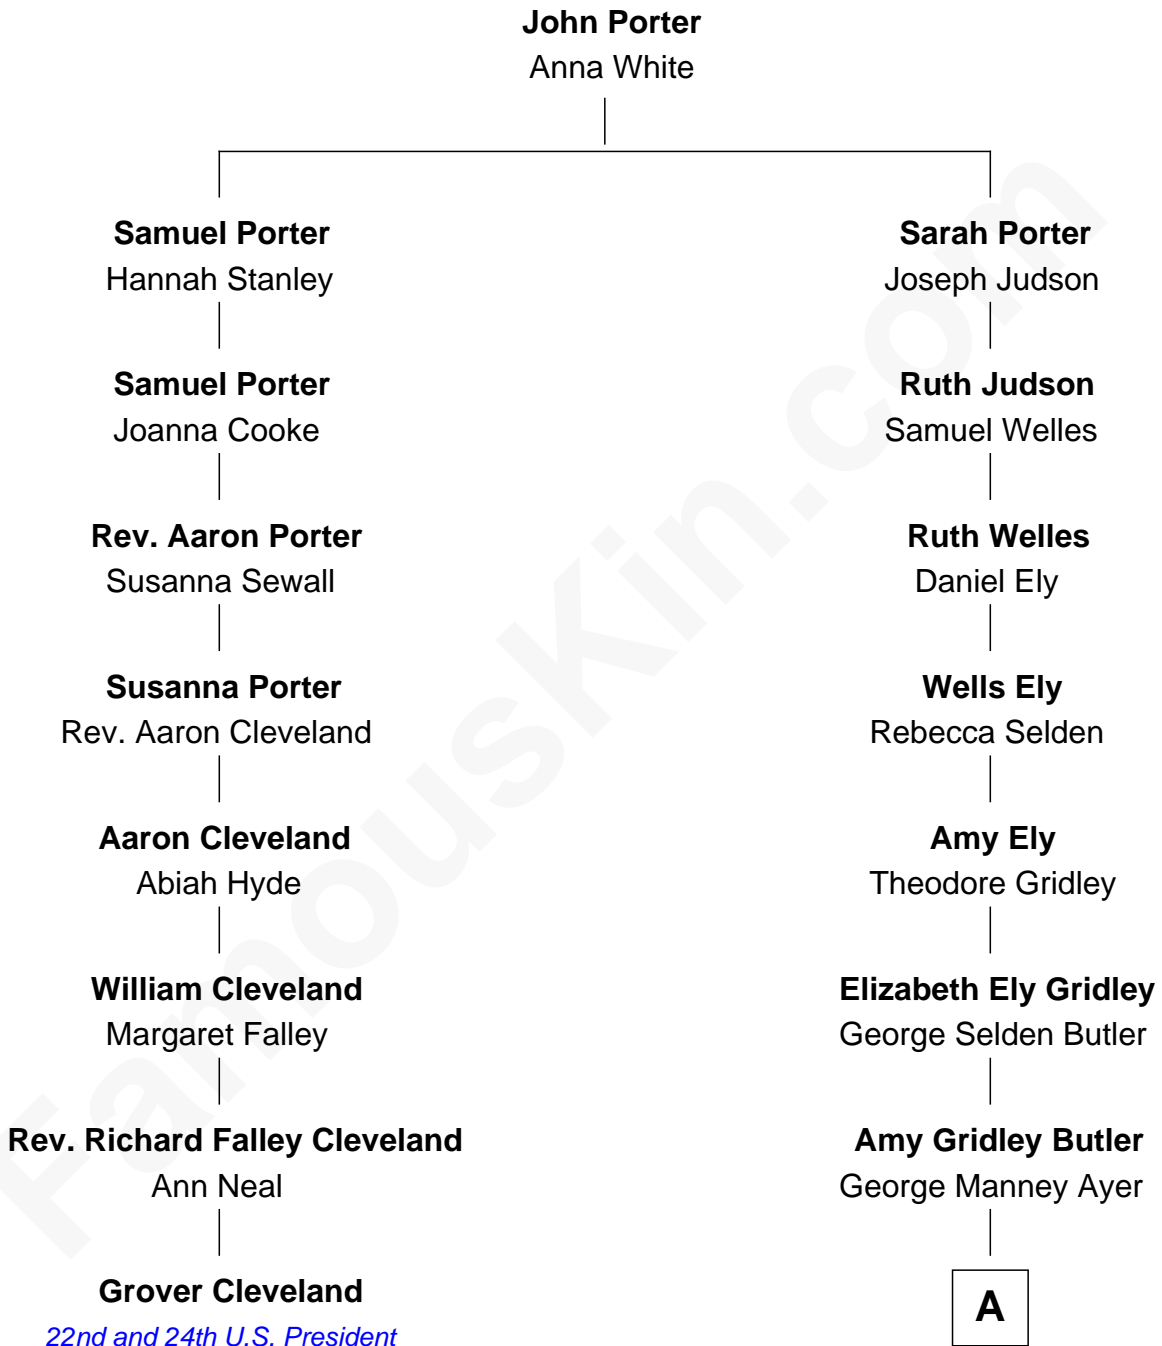

## Relationship Chart of

### Grover Cleveland

*22nd and 24th U.S. President*

7th cousin 2 times removed of

### Gerald Ford

*38th U.S. President*

**A**

**Adele Augusta Ayer**  
Levi Addison Gardner

**Dorothy Ayer Gardner**  
Leslie Lynch King

**Gerald Ford**  
*38th U.S. President*

FamousKin.com