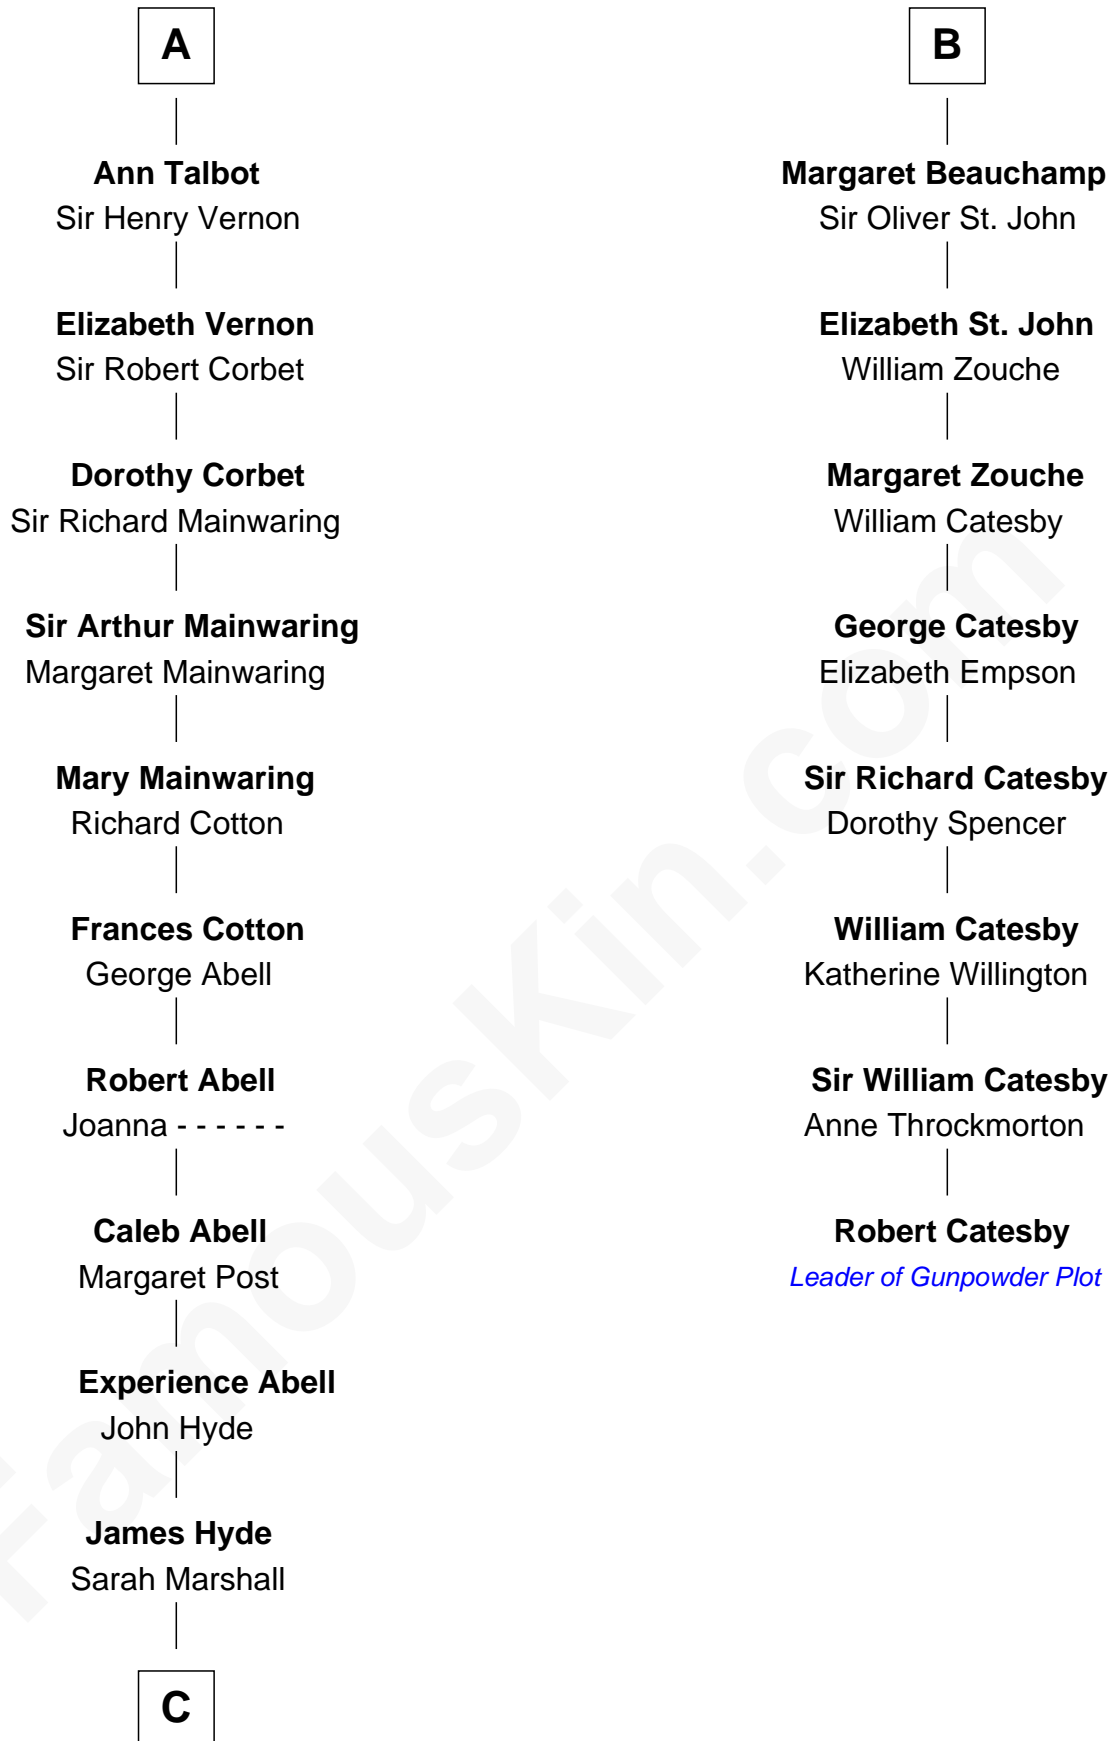

FamousKin.com

Relationship Chart of

Grover Cleveland

22nd and 24th U.S. President

14th cousin 6 times removed of

Robert Catesby

Leader of Gunpowder Plot

Sir Humphrey de Bohun

Maud of Eu

C

—
Abiah Hyde
Aaron Cleveland

—
William Cleveland
Margaret Falley

—
Rev. Richard Falley Cleveland
Ann Neal

—
Grover Cleveland
22nd and 24th U.S. President

FamousKin.com