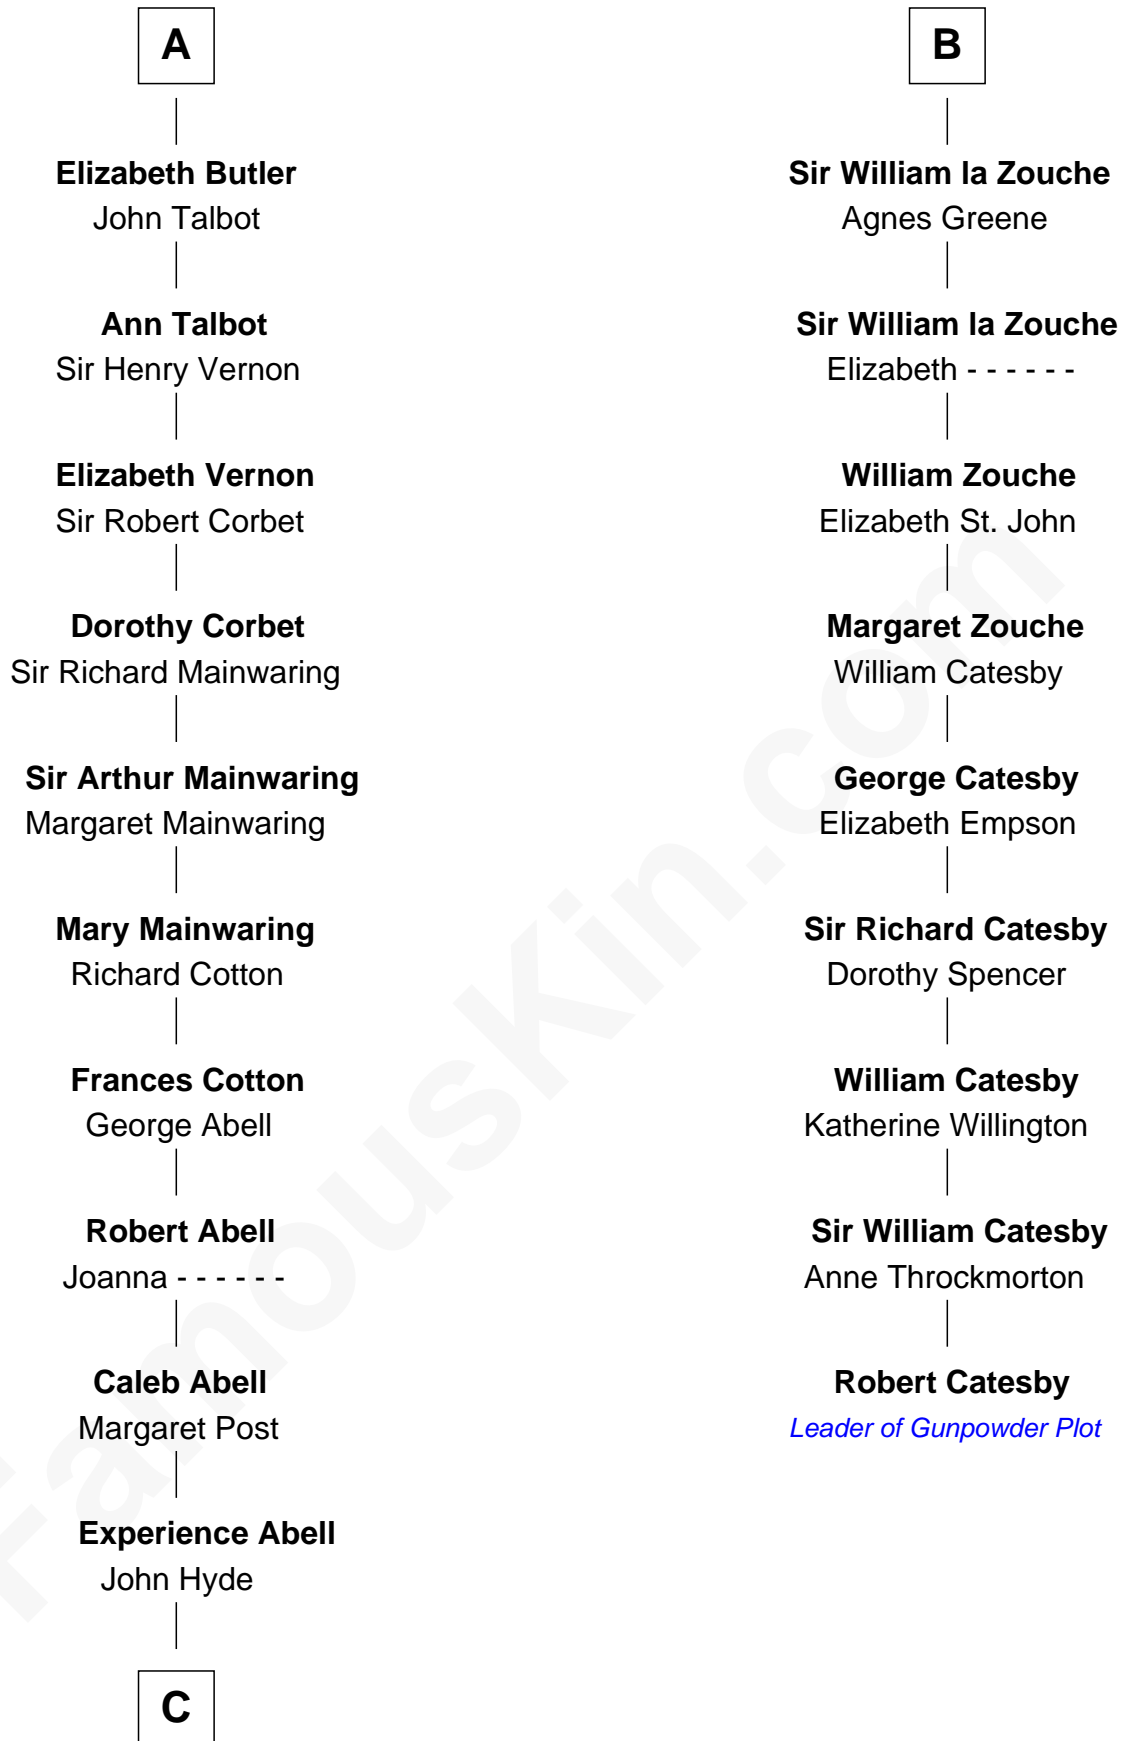

FamousKin.com

Relationship Chart of

Grover Cleveland

22nd and 24th U.S. President

15th cousin 6 times removed of

Robert Catesby

Leader of Gunpowder Plot

C

James Hyde
Sarah Marshall

Abiah Hyde
Aaron Cleveland

William Cleveland
Margaret Falley

Rev. Richard Falley Cleveland
Ann Neal

Grover Cleveland
22nd and 24th U.S. President

FamousKin.com