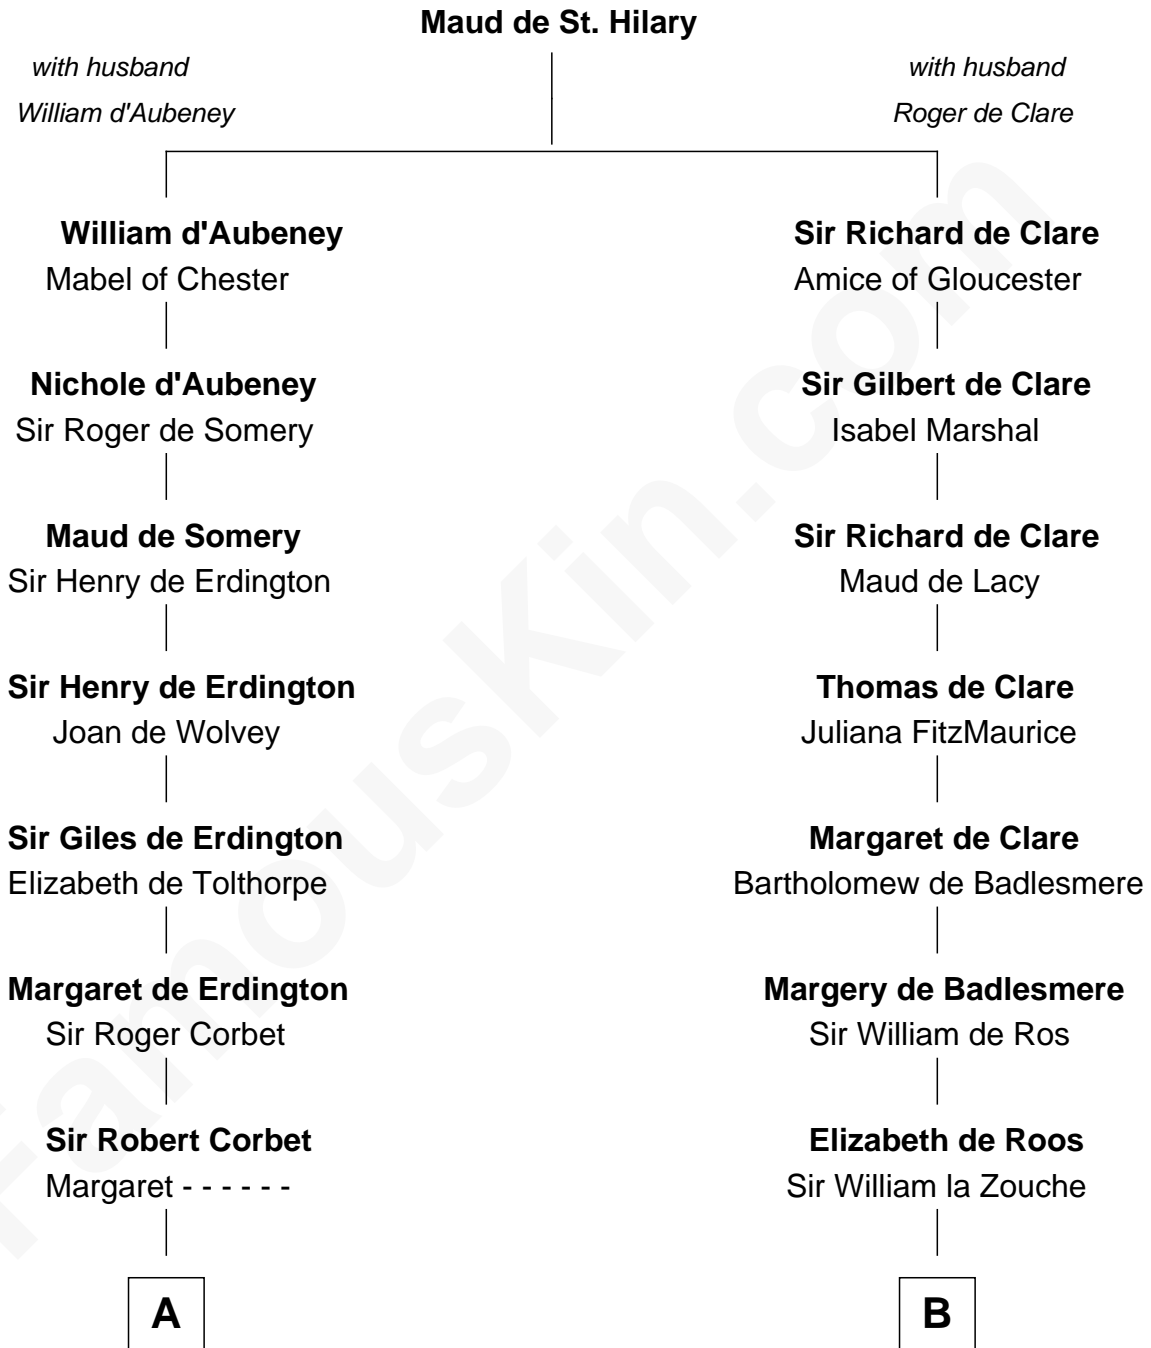

FamousKin.com

Relationship Chart of

Grover Cleveland

22nd and 24th U.S. President

15th cousin 6 times removed of

Robert Catesby

Leader of Gunpowder Plot

C

James Hyde
Sarah Marshall

Abiah Hyde
Aaron Cleveland

William Cleveland
Margaret Falley

Rev. Richard Falley Cleveland
Ann Neal

Grover Cleveland
22nd and 24th U.S. President

FamousKin.com