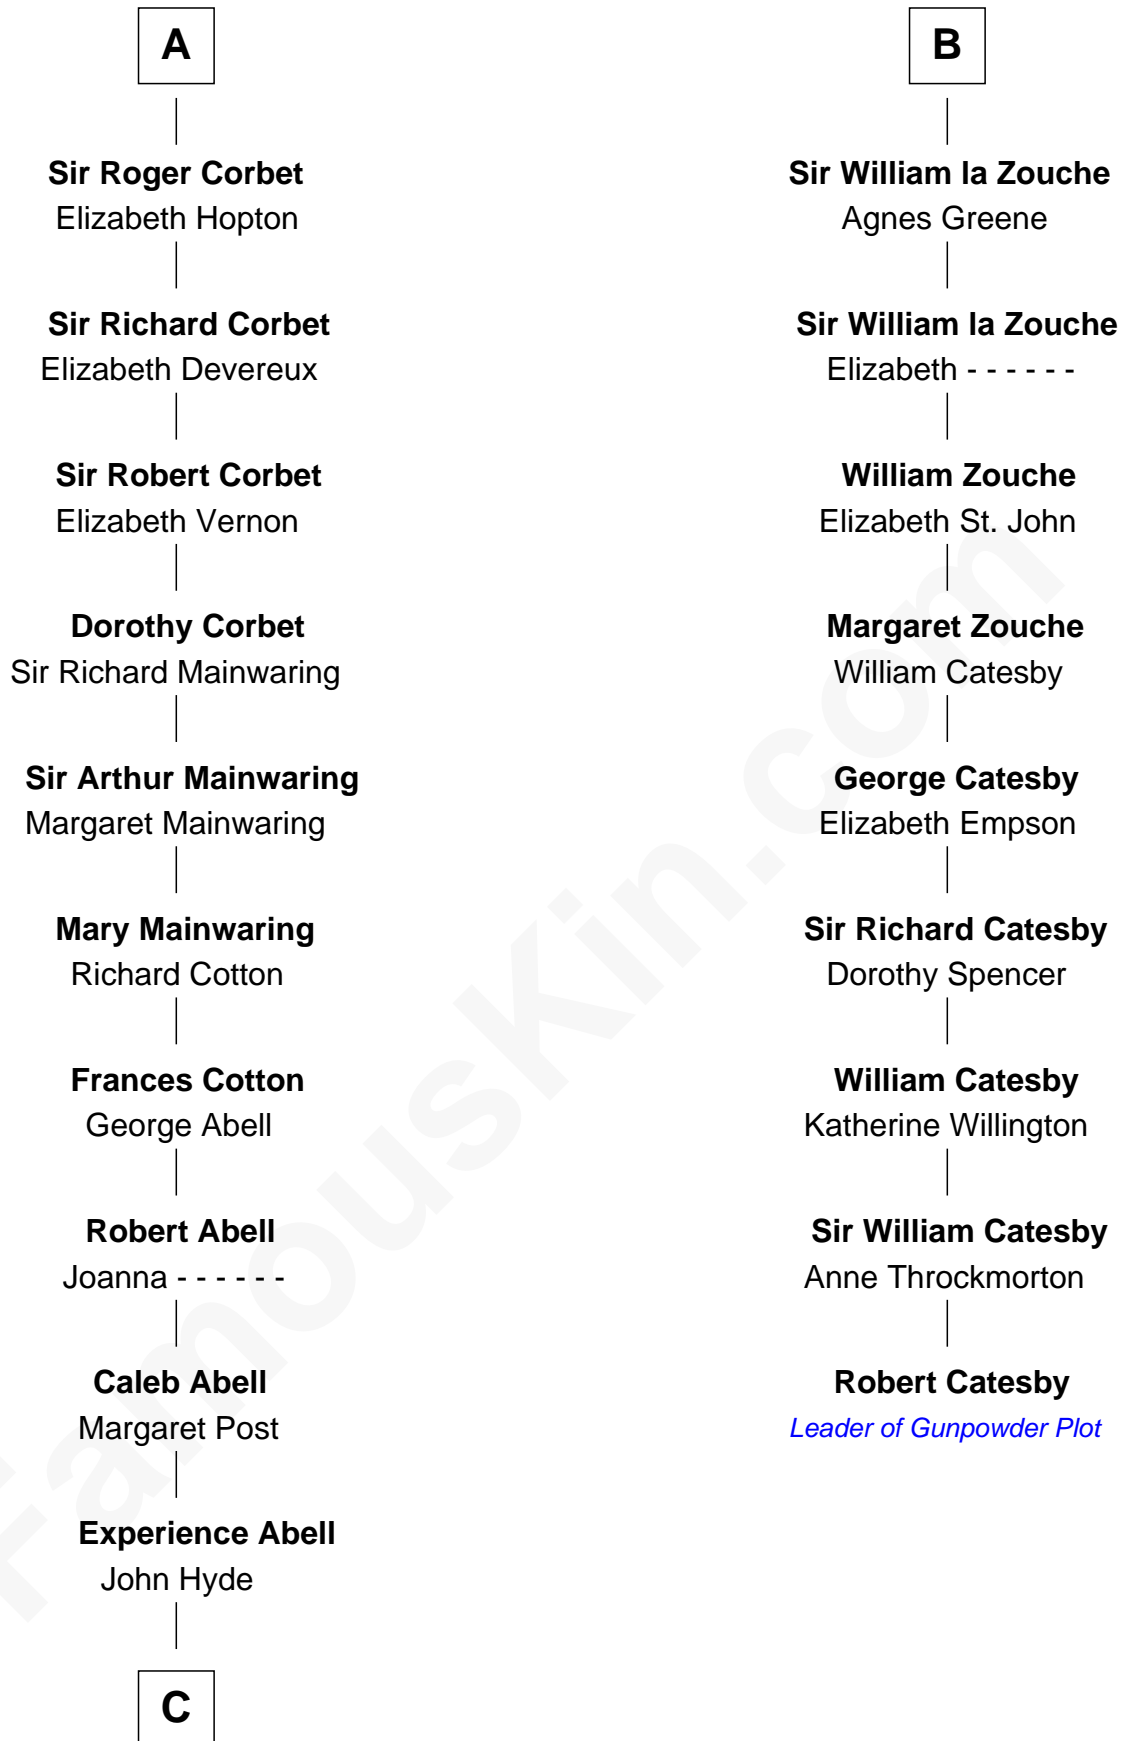

FamousKin.com

Relationship Chart of

Grover Cleveland

22nd and 24th U.S. President

15th cousin 6 times removed of

Robert Catesby

Leader of Gunpowder Plot

C

James Hyde
Sarah Marshall

Abiah Hyde
Aaron Cleveland

William Cleveland
Margaret Falley

Rev. Richard Falley Cleveland
Ann Neal

Grover Cleveland
22nd and 24th U.S. President

FamousKin.com