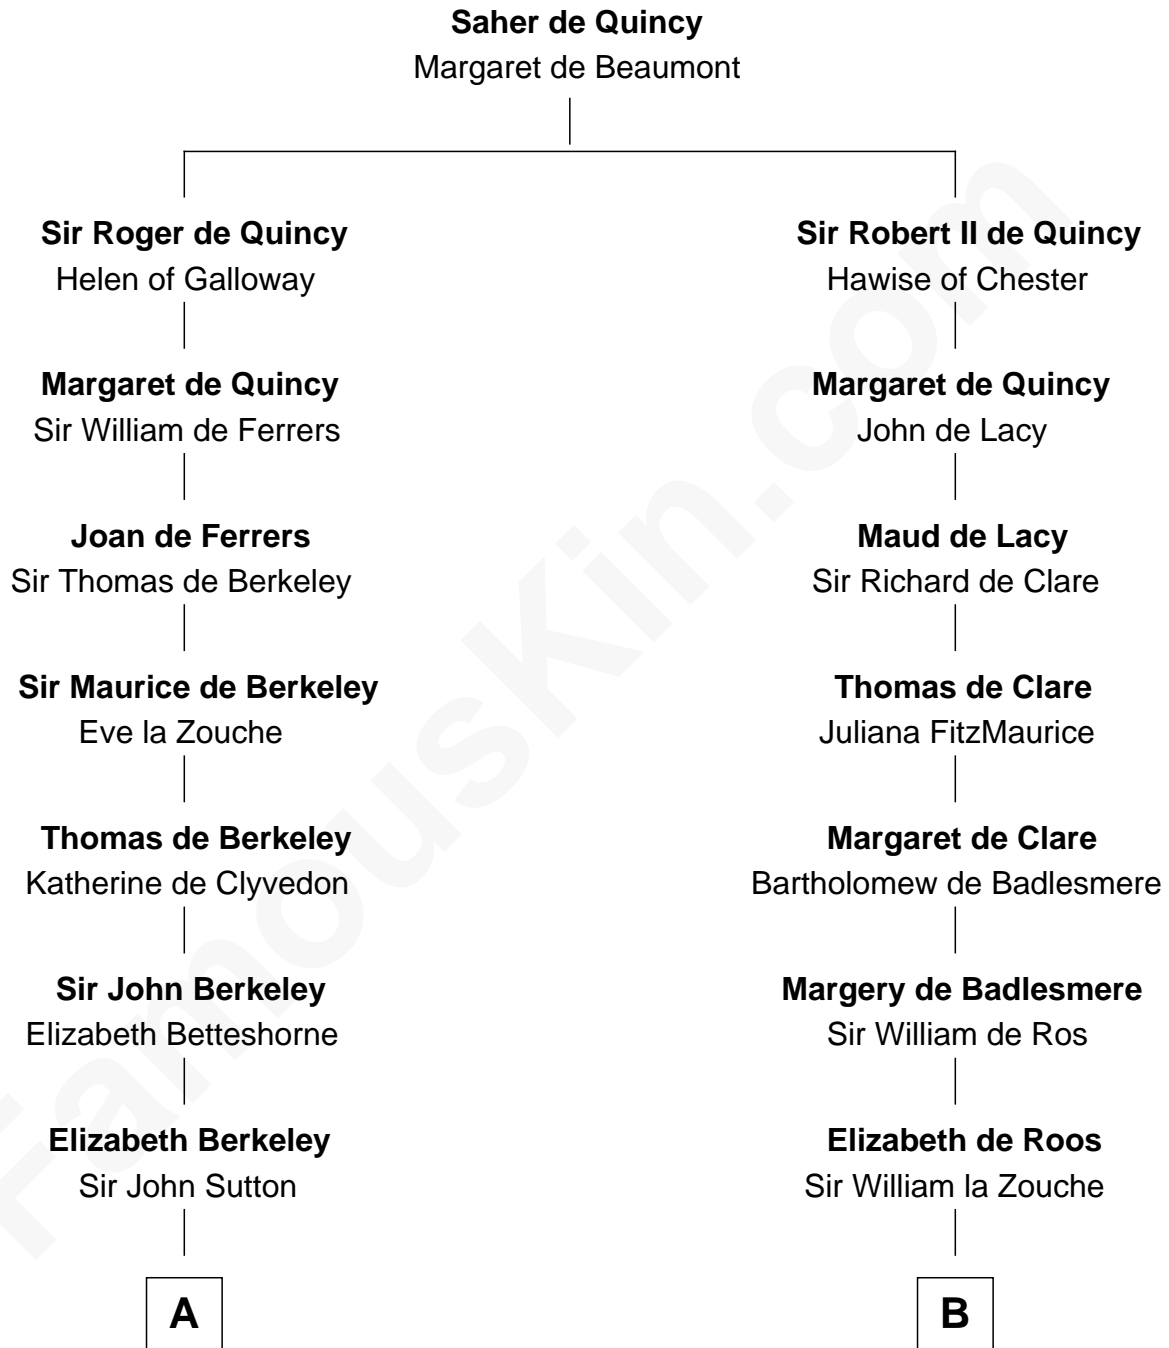

FamousKin.com

Relationship Chart of

Grover Cleveland

22nd and 24th U.S. President

15th cousin 4 times removed of

Robert Catesby

Leader of Gunpowder Plot

C

William Cleveland

Margaret Falley

Rev. Richard Falley Cleveland

Ann Neal

Grover Cleveland

22nd and 24th U.S. President

FamousKin.com