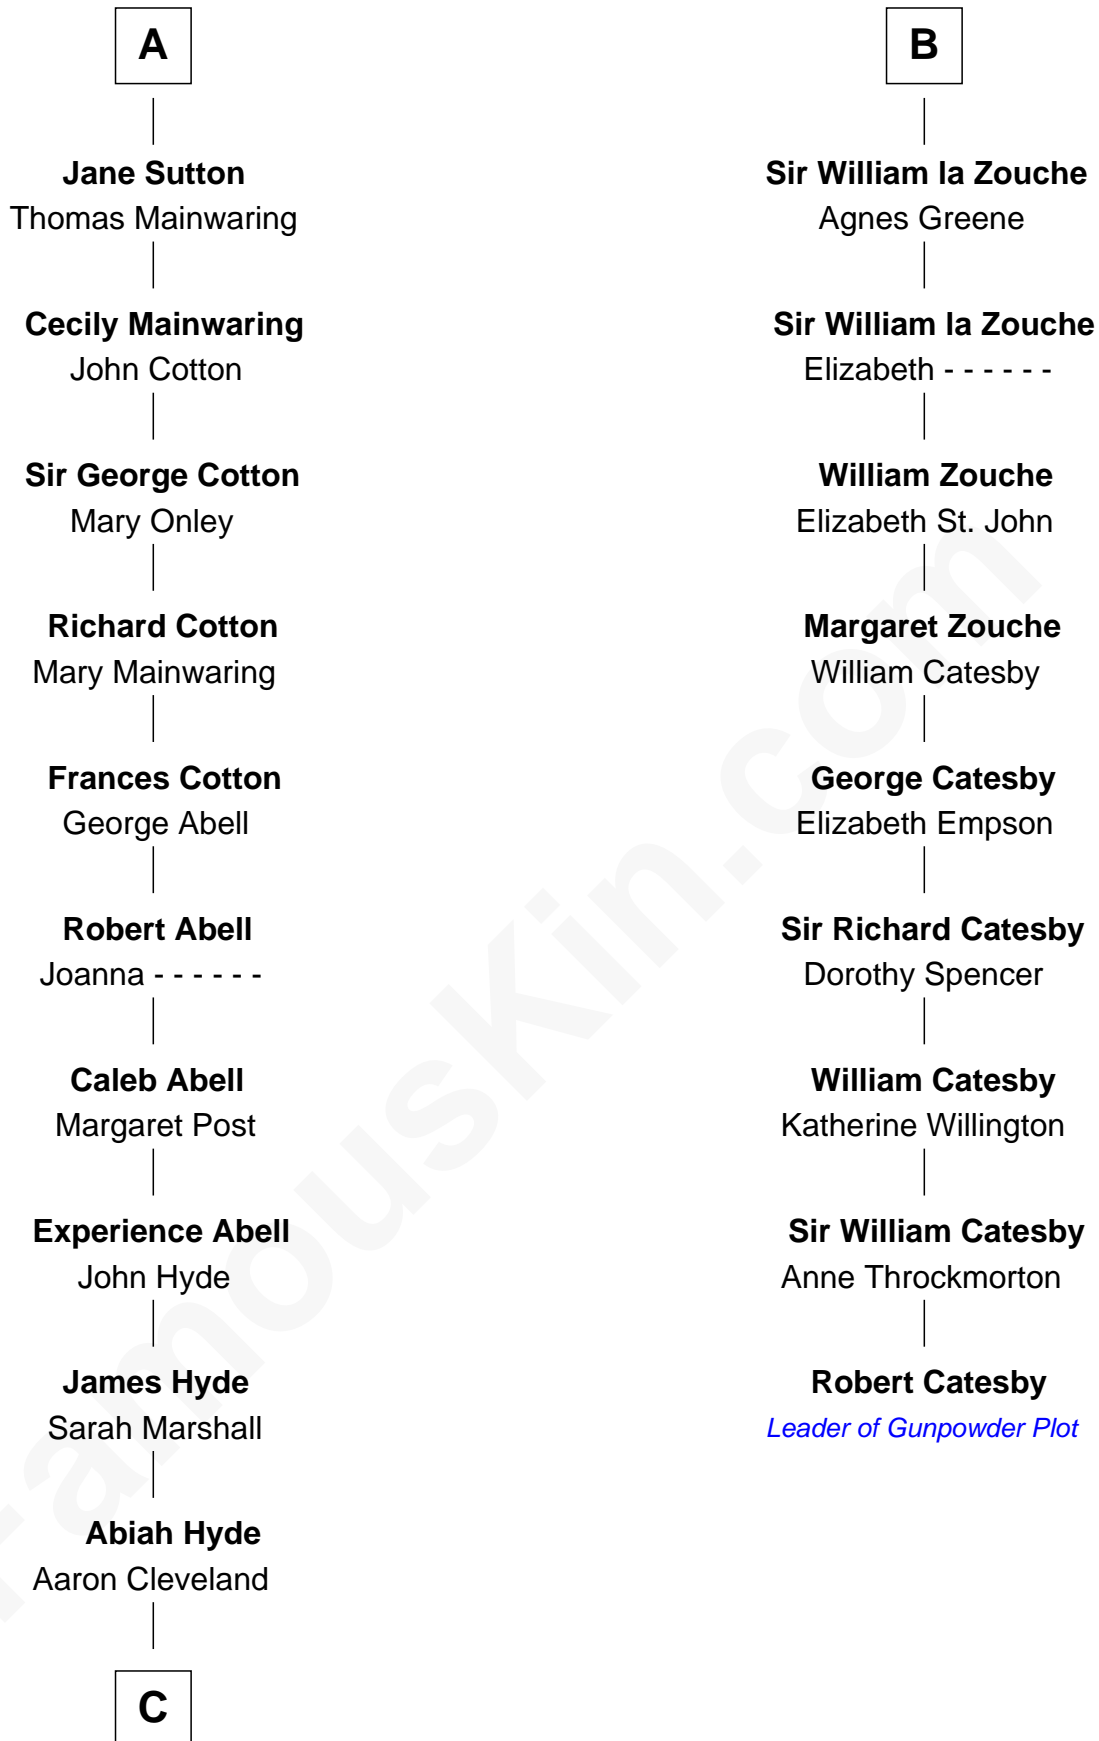

FamousKin.com

Relationship Chart of

Grover Cleveland

22nd and 24th U.S. President

15th cousin 4 times removed of

Robert Catesby

Leader of Gunpowder Plot

C

William Cleveland

Margaret Falley

Rev. Richard Falley Cleveland

Ann Neal

Grover Cleveland

22nd and 24th U.S. President

FamousKin.com