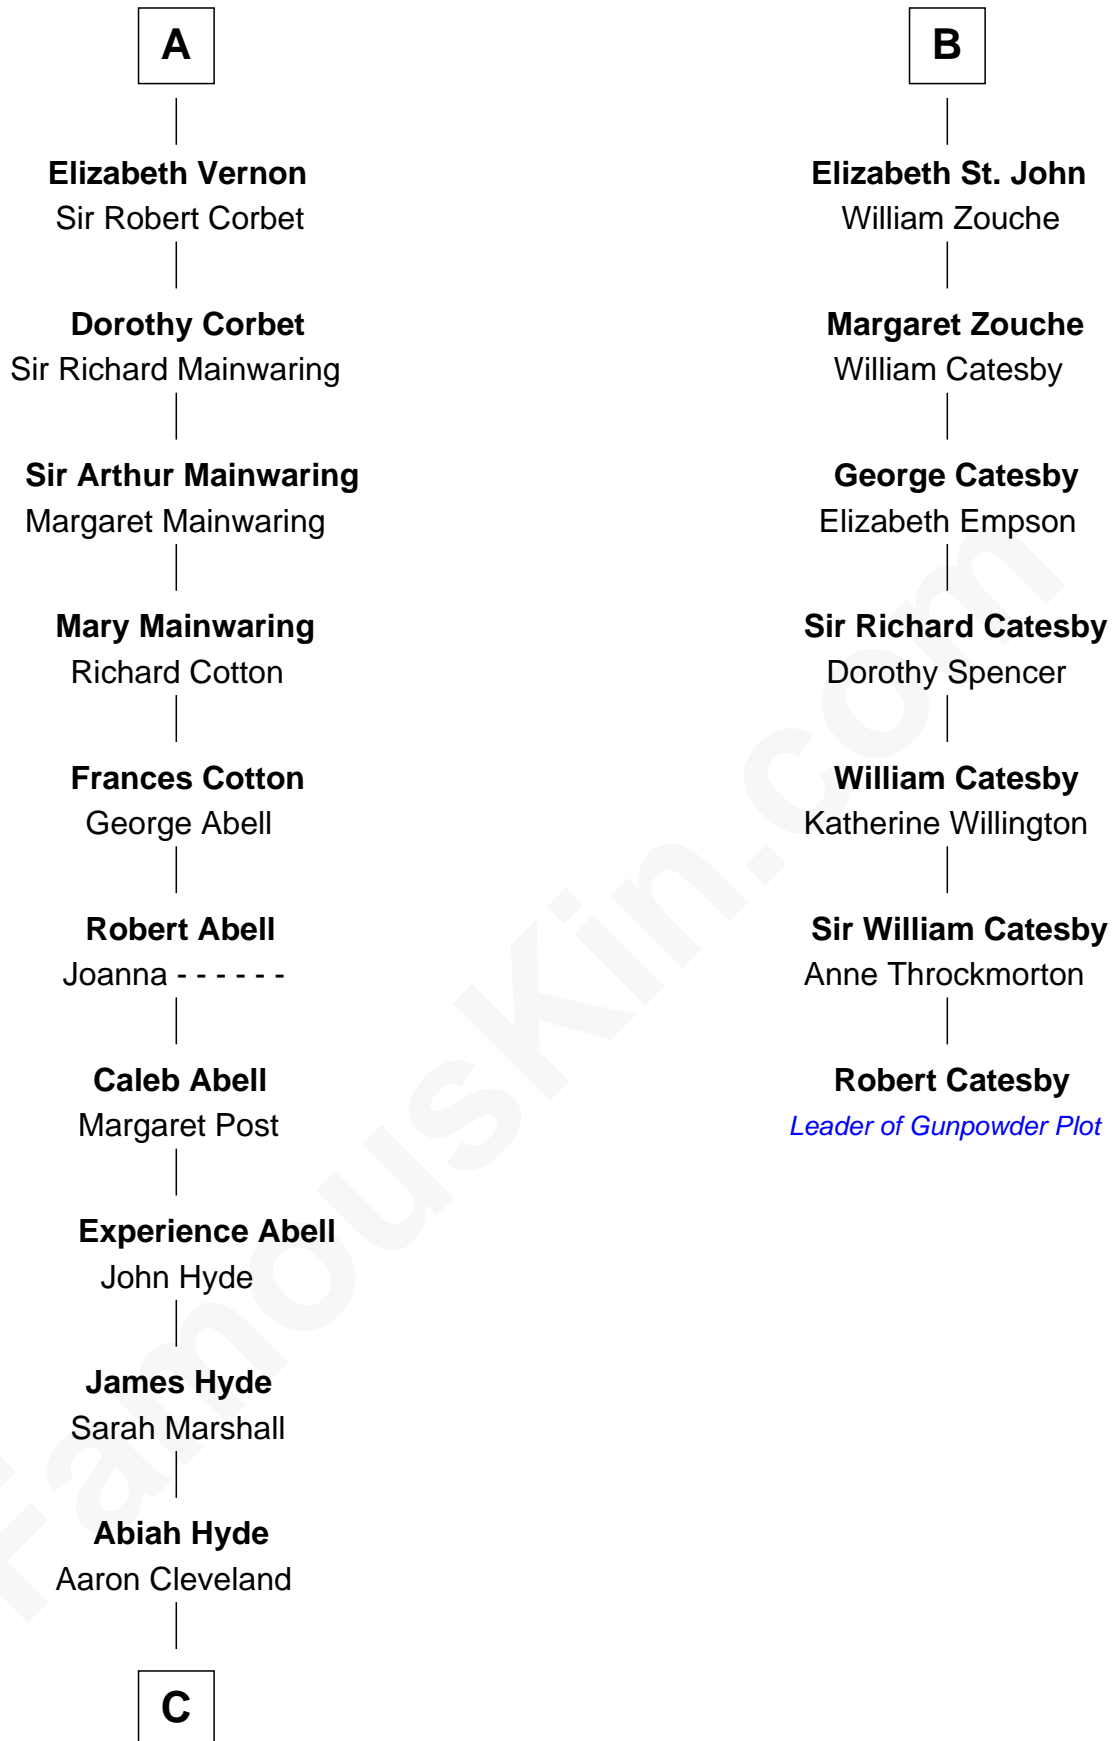

## Relationship Chart of

### Grover Cleveland

22nd and 24th U.S. President

13th cousin 6 times removed of

**Robert Catesby**

Leader of Gunpowder Plot

**Sir William de Beauchamp**

Isabel Mauduit

**C**

—  
**William Cleveland**

Margaret Falley

—  
**Rev. Richard Falley Cleveland**

Ann Neal

—  
**Grover Cleveland**

*22nd and 24th U.S. President*

FamousKin.com