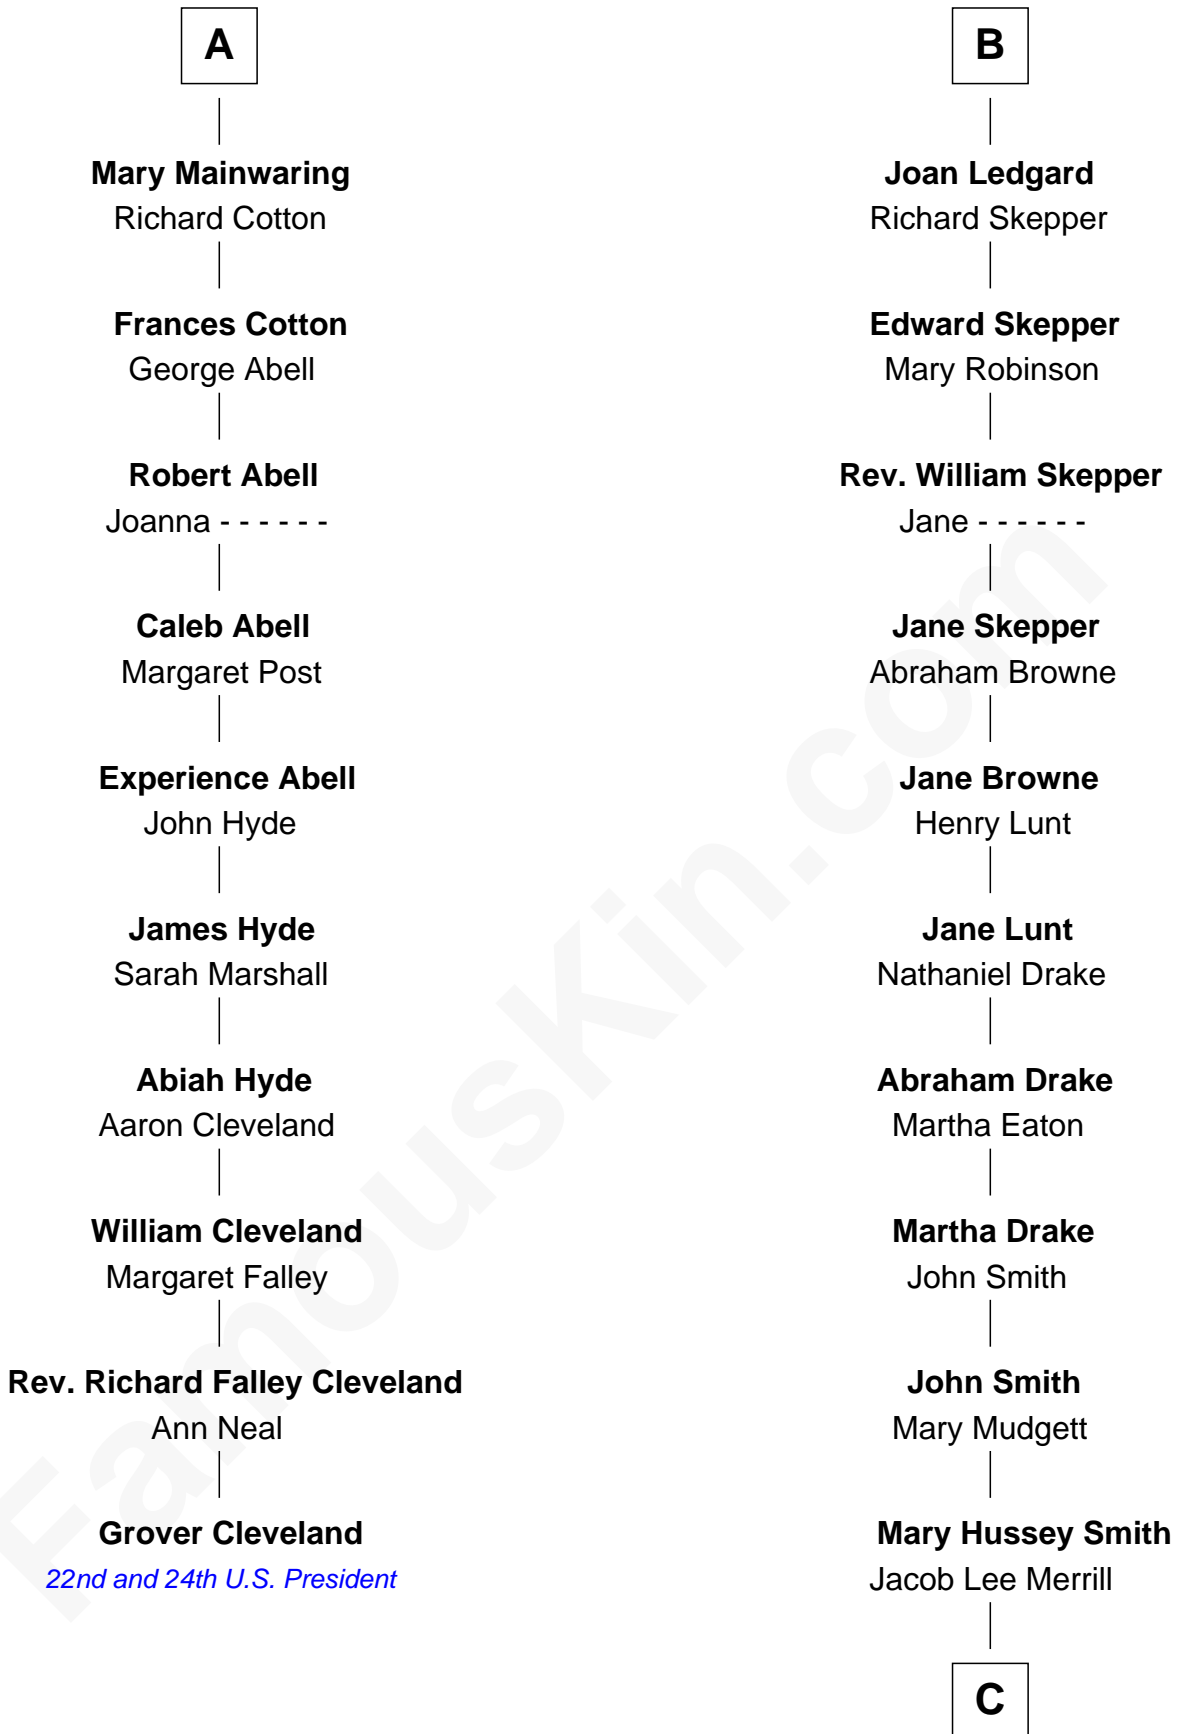

FamousKin.com

Relationship Chart of

Grover Cleveland

22nd and 24th U.S. President

16th cousin 5 times removed of

Meghan Markle

Duchess of Sussex, TV Actress

Sir Thomas de Beauchamp

Sir Henry Vernon

Elizabeth Vernon

Sir Robert Corbet

Dorothy Corbet

Sir Richard Mainwaring

Sir Arthur Mainwaring

Margaret Mainwaring

A

Elizabeth Hastings

Sir Robert Hildyard

Sir Piers Hildyard

Joan de la See

Isabel Hildyard

Ralph Legard

B

C

George David Merrill

Mary Bird

Gertrude May Merrill

Fred George Sanders

Doris Mary Rita Sanders

Gordon Arnold Markle

Thomas Wayne Markle

Doria Loyce Ragland