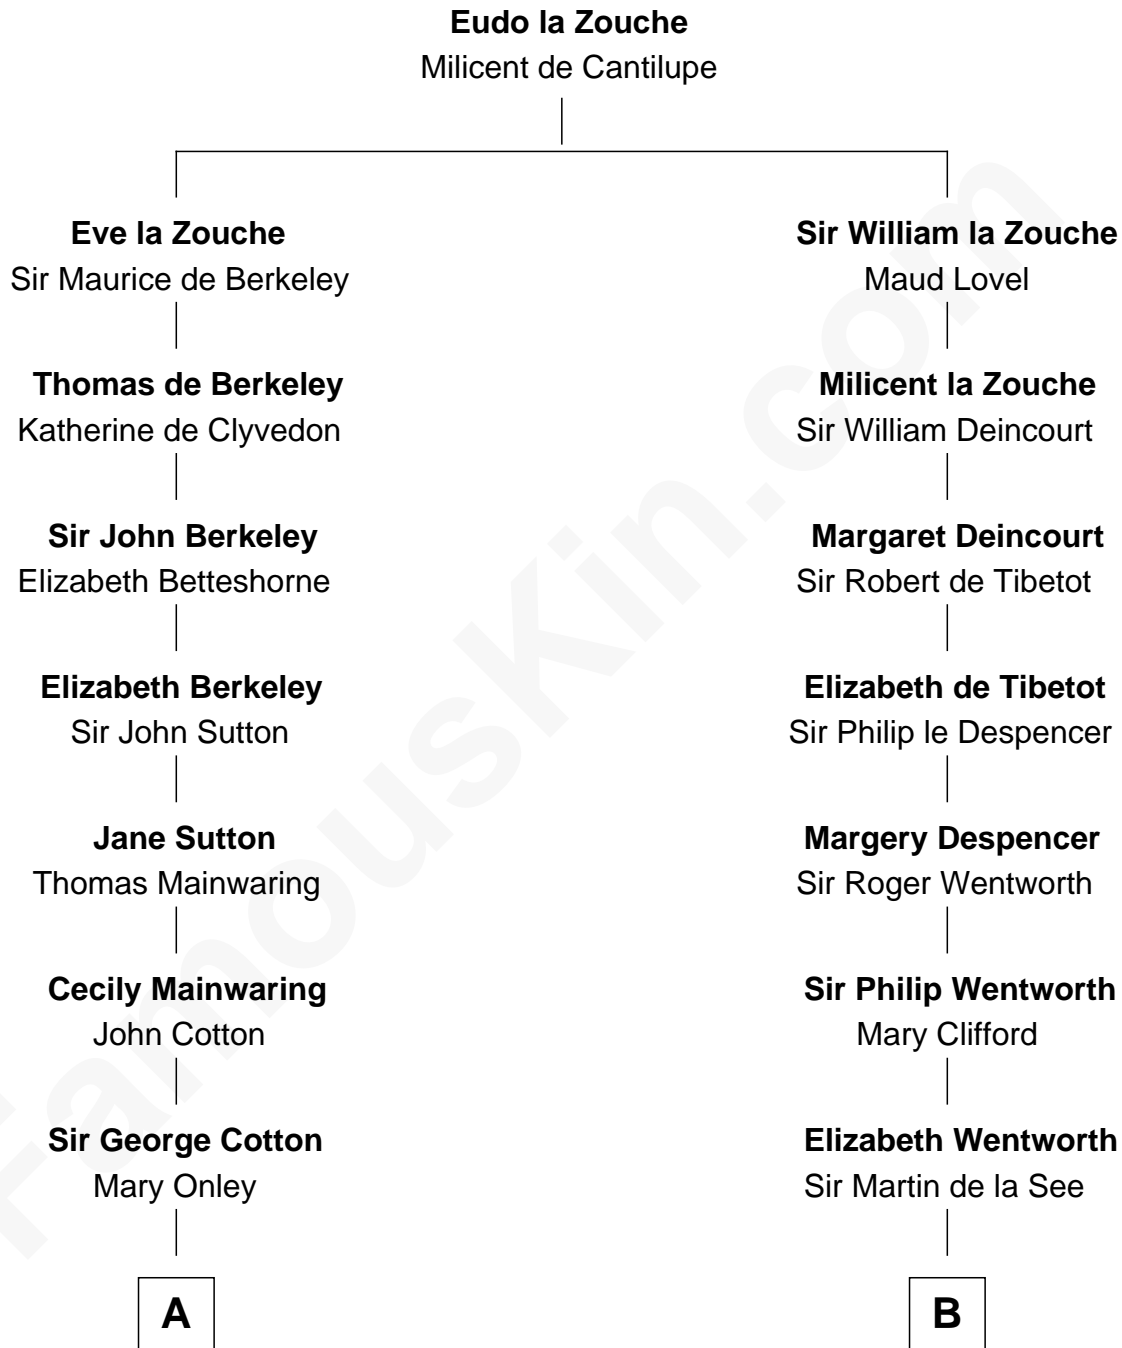

FamousKin.com

Relationship Chart of

Grover Cleveland

22nd and 24th U.S. President

16th cousin 5 times removed of

Harper Lee

Author of *To Kill a Mockingbird*

C

John Farrar Finch

Frances Smith

John Robert Finch

Frances Cunningham

James Cunningham Finch

Ellen Rivers Williams

Frances Cunningham Finch

Amasa Coleman Lee