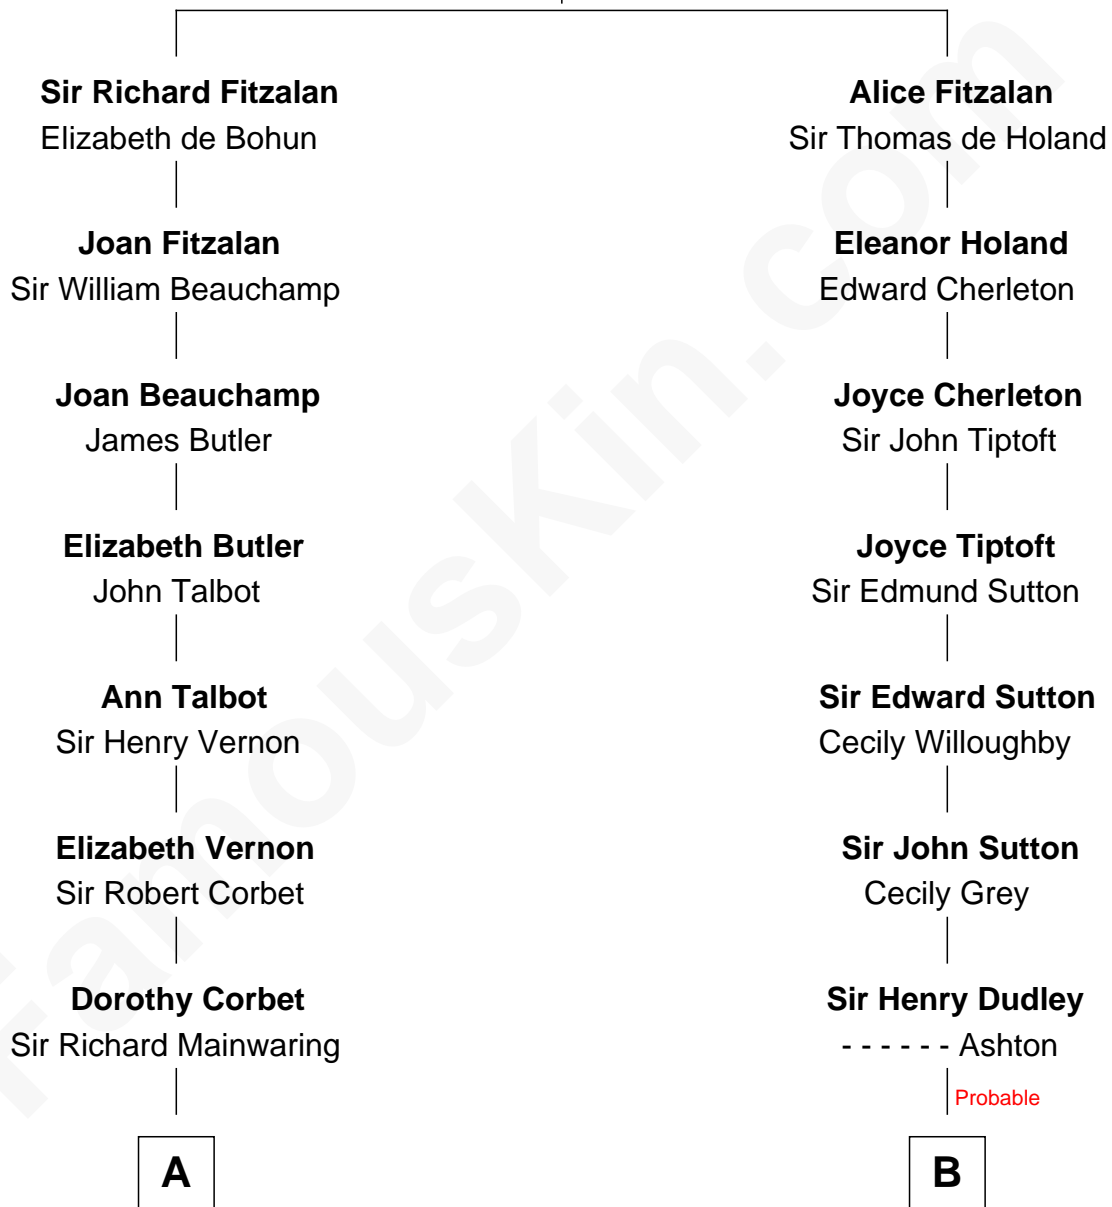

FamousKin.com

Relationship Chart of

Grover Cleveland

22nd and 24th U.S. President

17th cousin 2 times removed of

J. K. Simmons

TV and Movie Actor

Richard Fitzalan
Eleanor Plantagenet