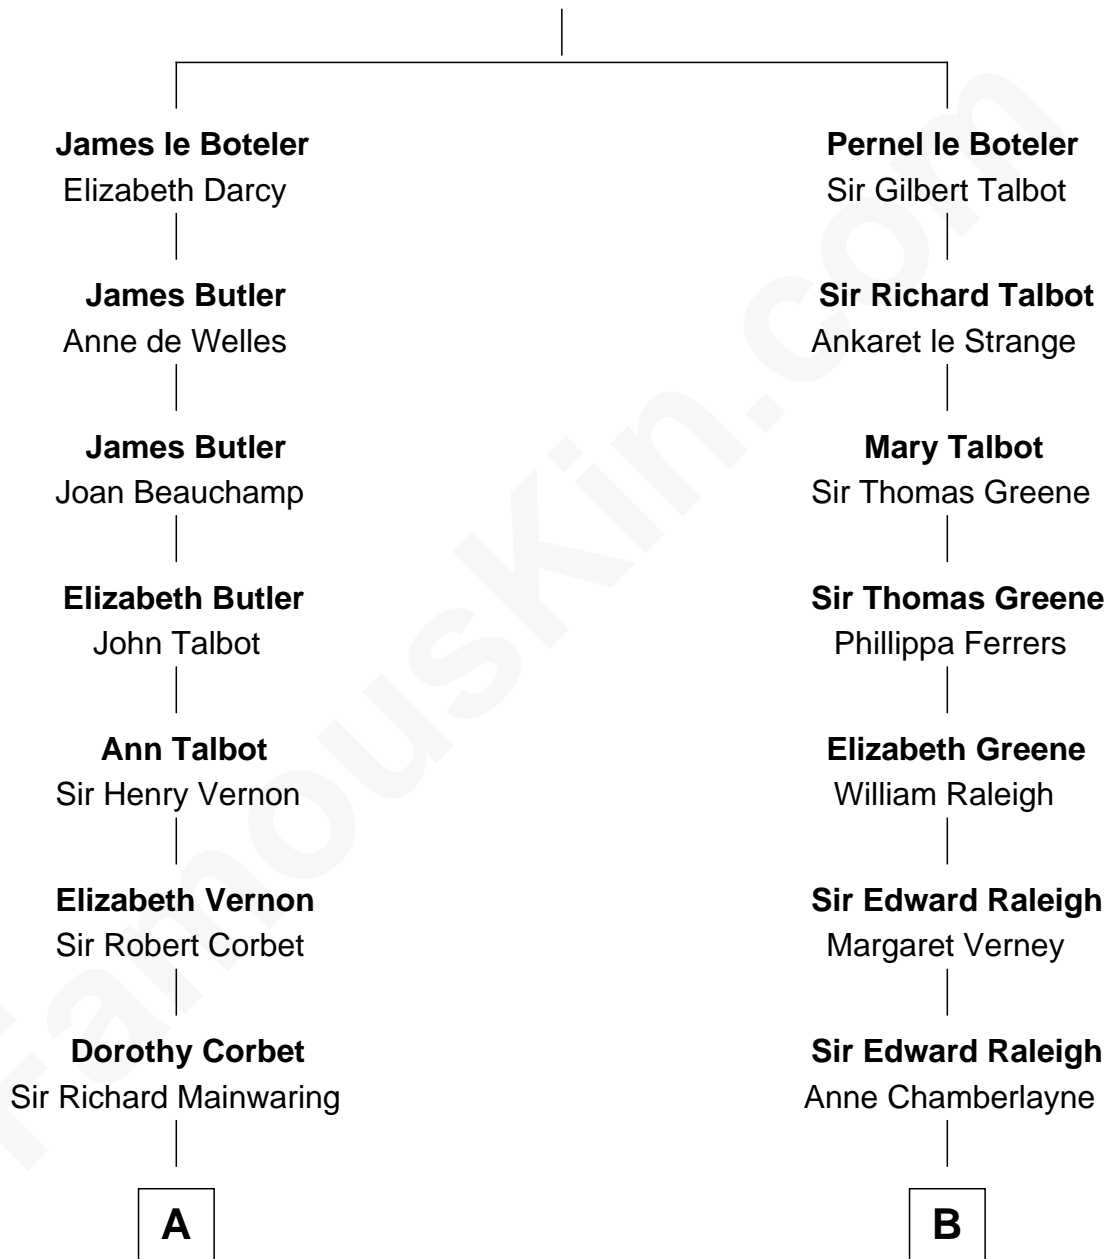

## Relationship Chart of

### Grover Cleveland

22nd and 24th U.S. President

17th cousin 1 time removed of

### Henry Clay Folger

Founder of Folger Shakespeare Library and Chairman of Standard Oil

**Sir James le Boteler**

Eleanor de Bohun

**C**

**Henry Clay Folger**  
Eliza Jane Clark

**Henry Clay Folger**  
*Chairman of Standard Oil*