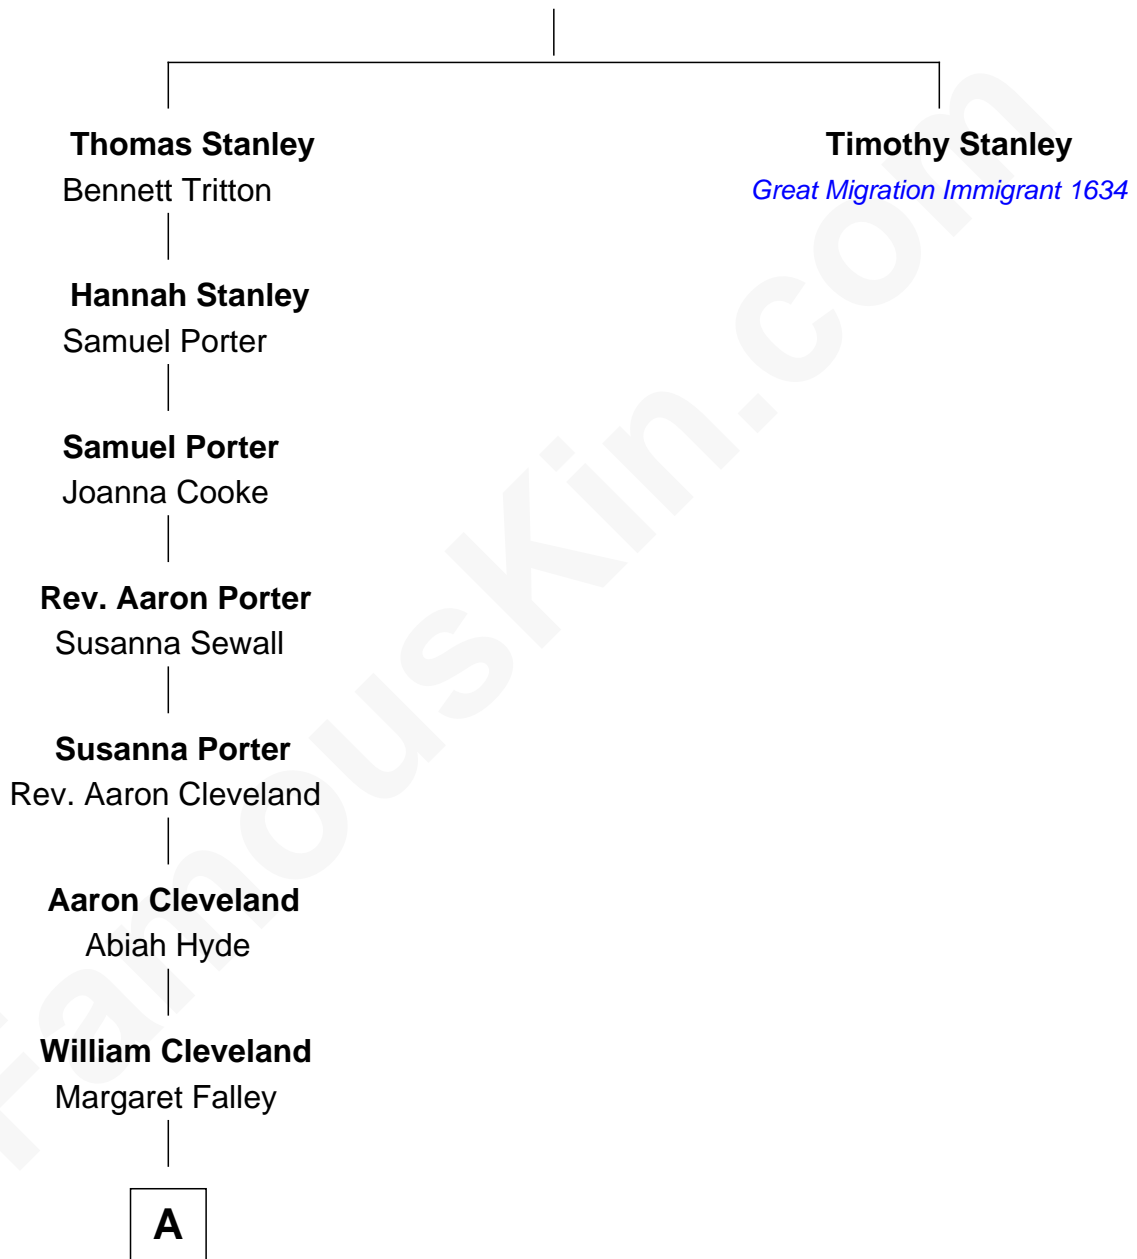

# FamousKin.com Relationship Chart of

**Grover Cleveland**

*22nd and 24th U.S. President*

6th great-grandnephew of

**Timothy Stanley**

*(c1604 - 1648) Great Migration Immigrant 1634*

**Robert Stanley**

**A**

Rev. Richard Falley Cleveland

Ann Neal

**Grover Cleveland**

*22nd and 24th U.S. President*

FamousKin.com